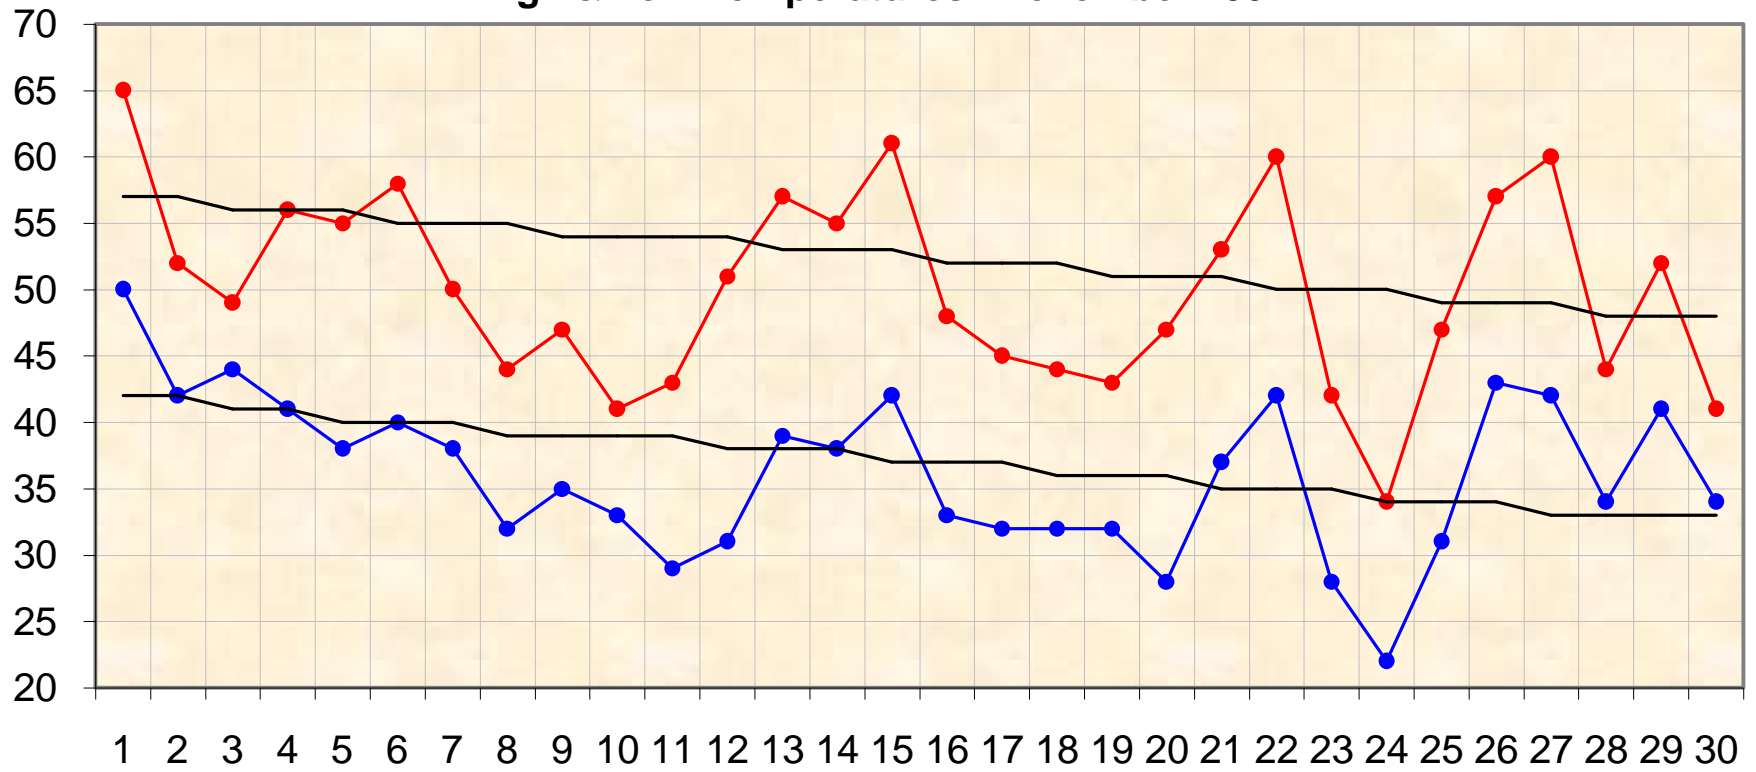

### High & Low Temperatures - November 2007

—●— High —●— Low — Norm — Norm