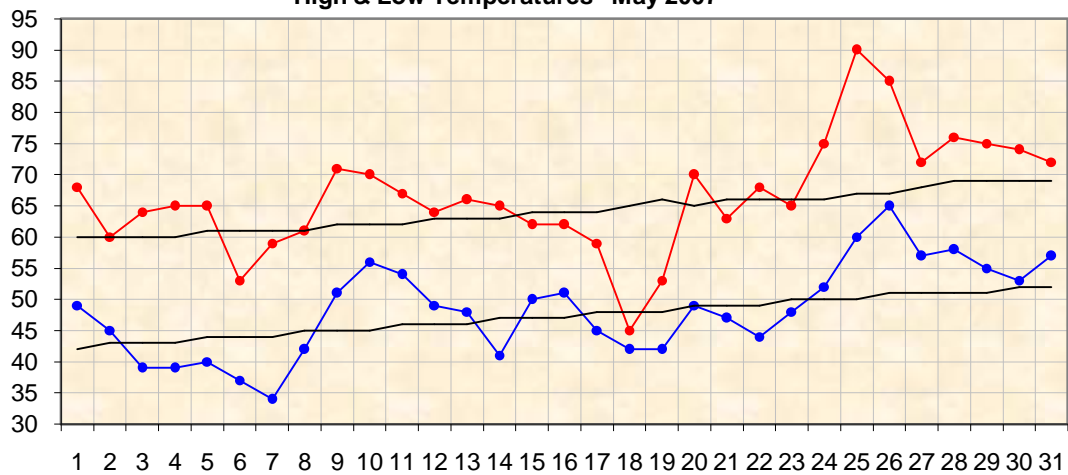

High & Low Temperatures - May 2007

High Low Norm Norm