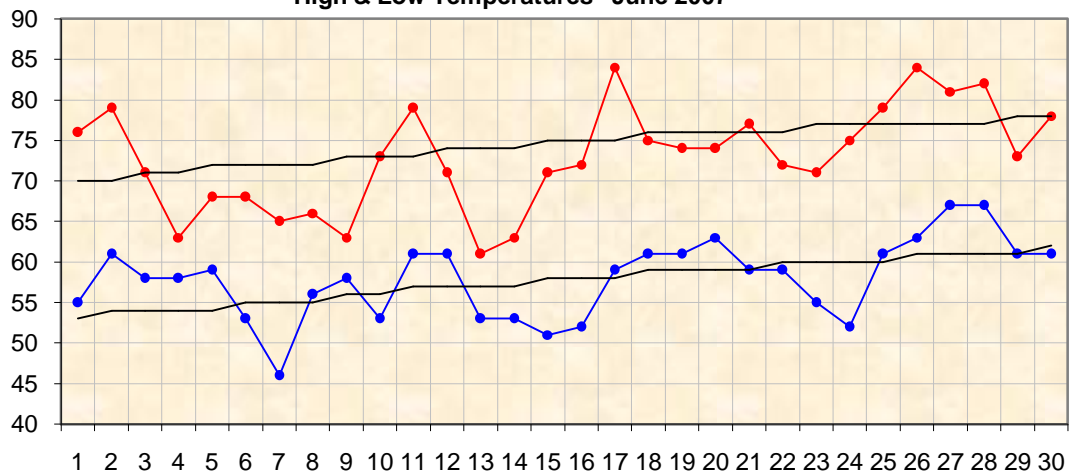

High & Low Temperatures - June 2007

High Low Norm Norm