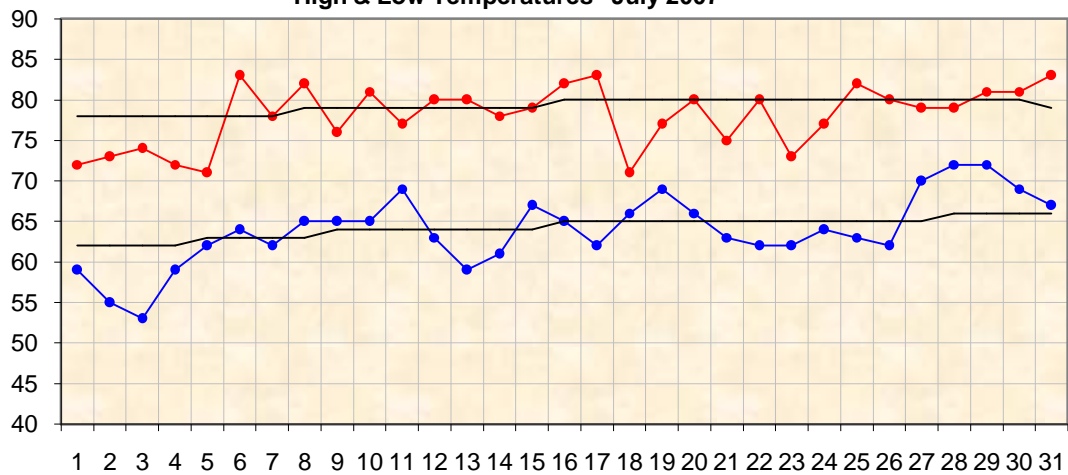

High & Low Temperatures - July 2007

High Low Norm Norm