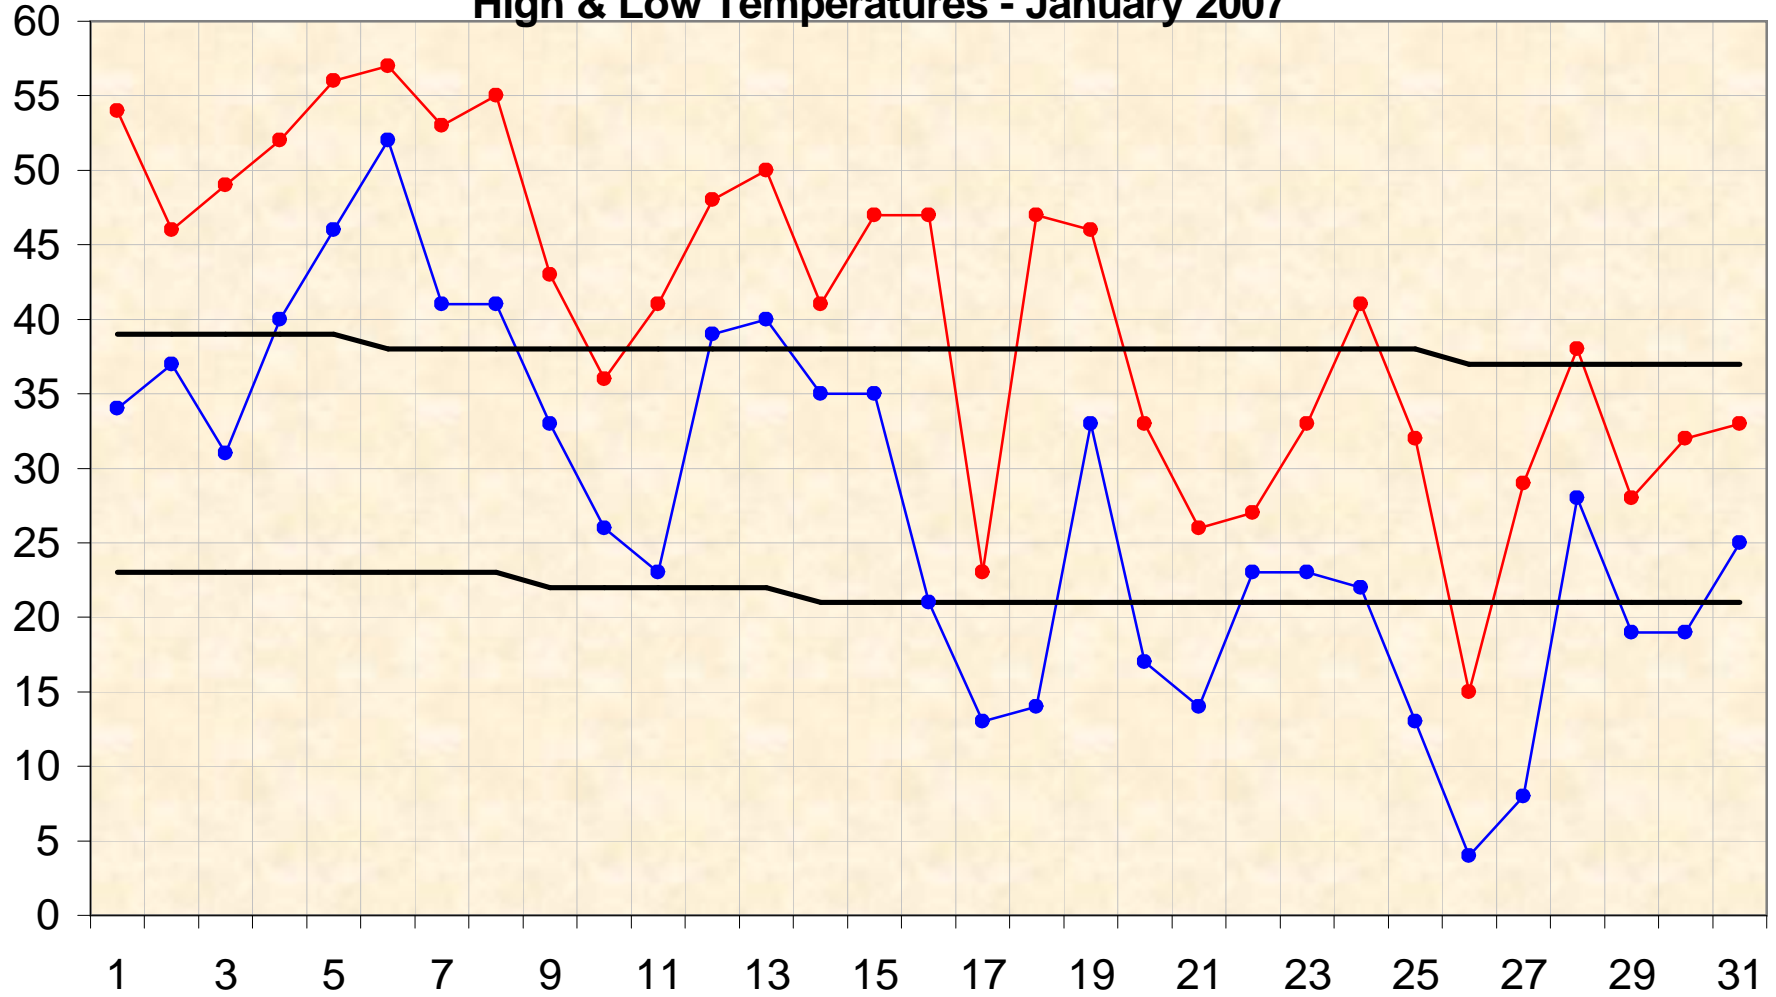

High & Low Temperatures - January 2007

● High ● Low — Norm — Norm