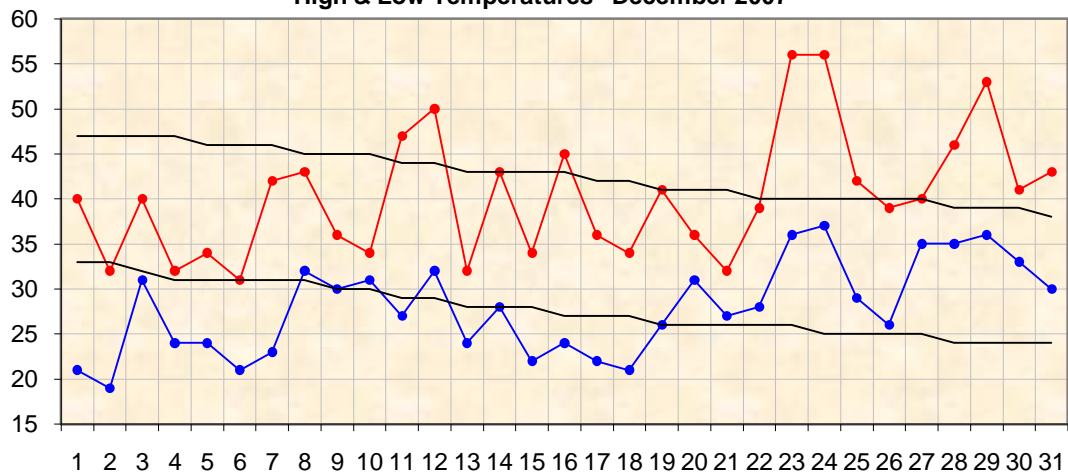

High & Low Temperatures - December 2007

High Low Norm Norm