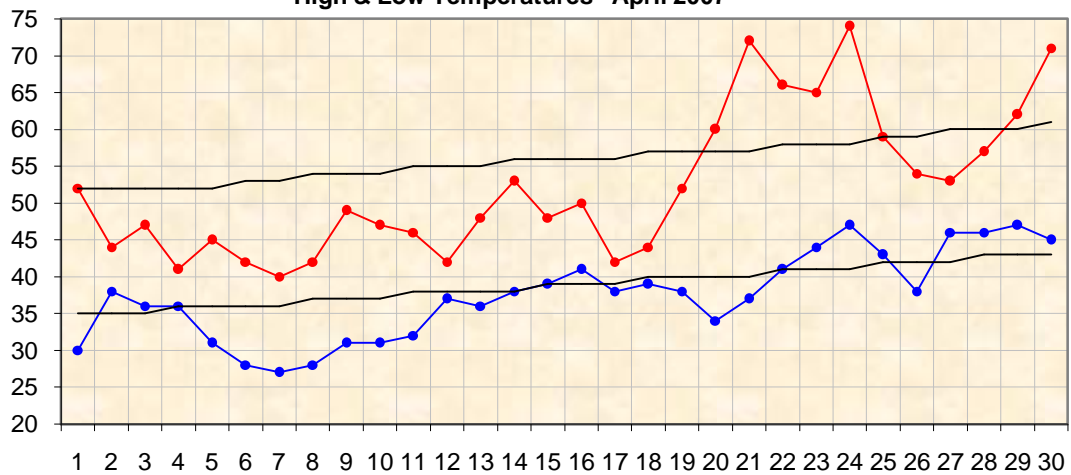

High & Low Temperatures - April 2007

High Low Norm Norm