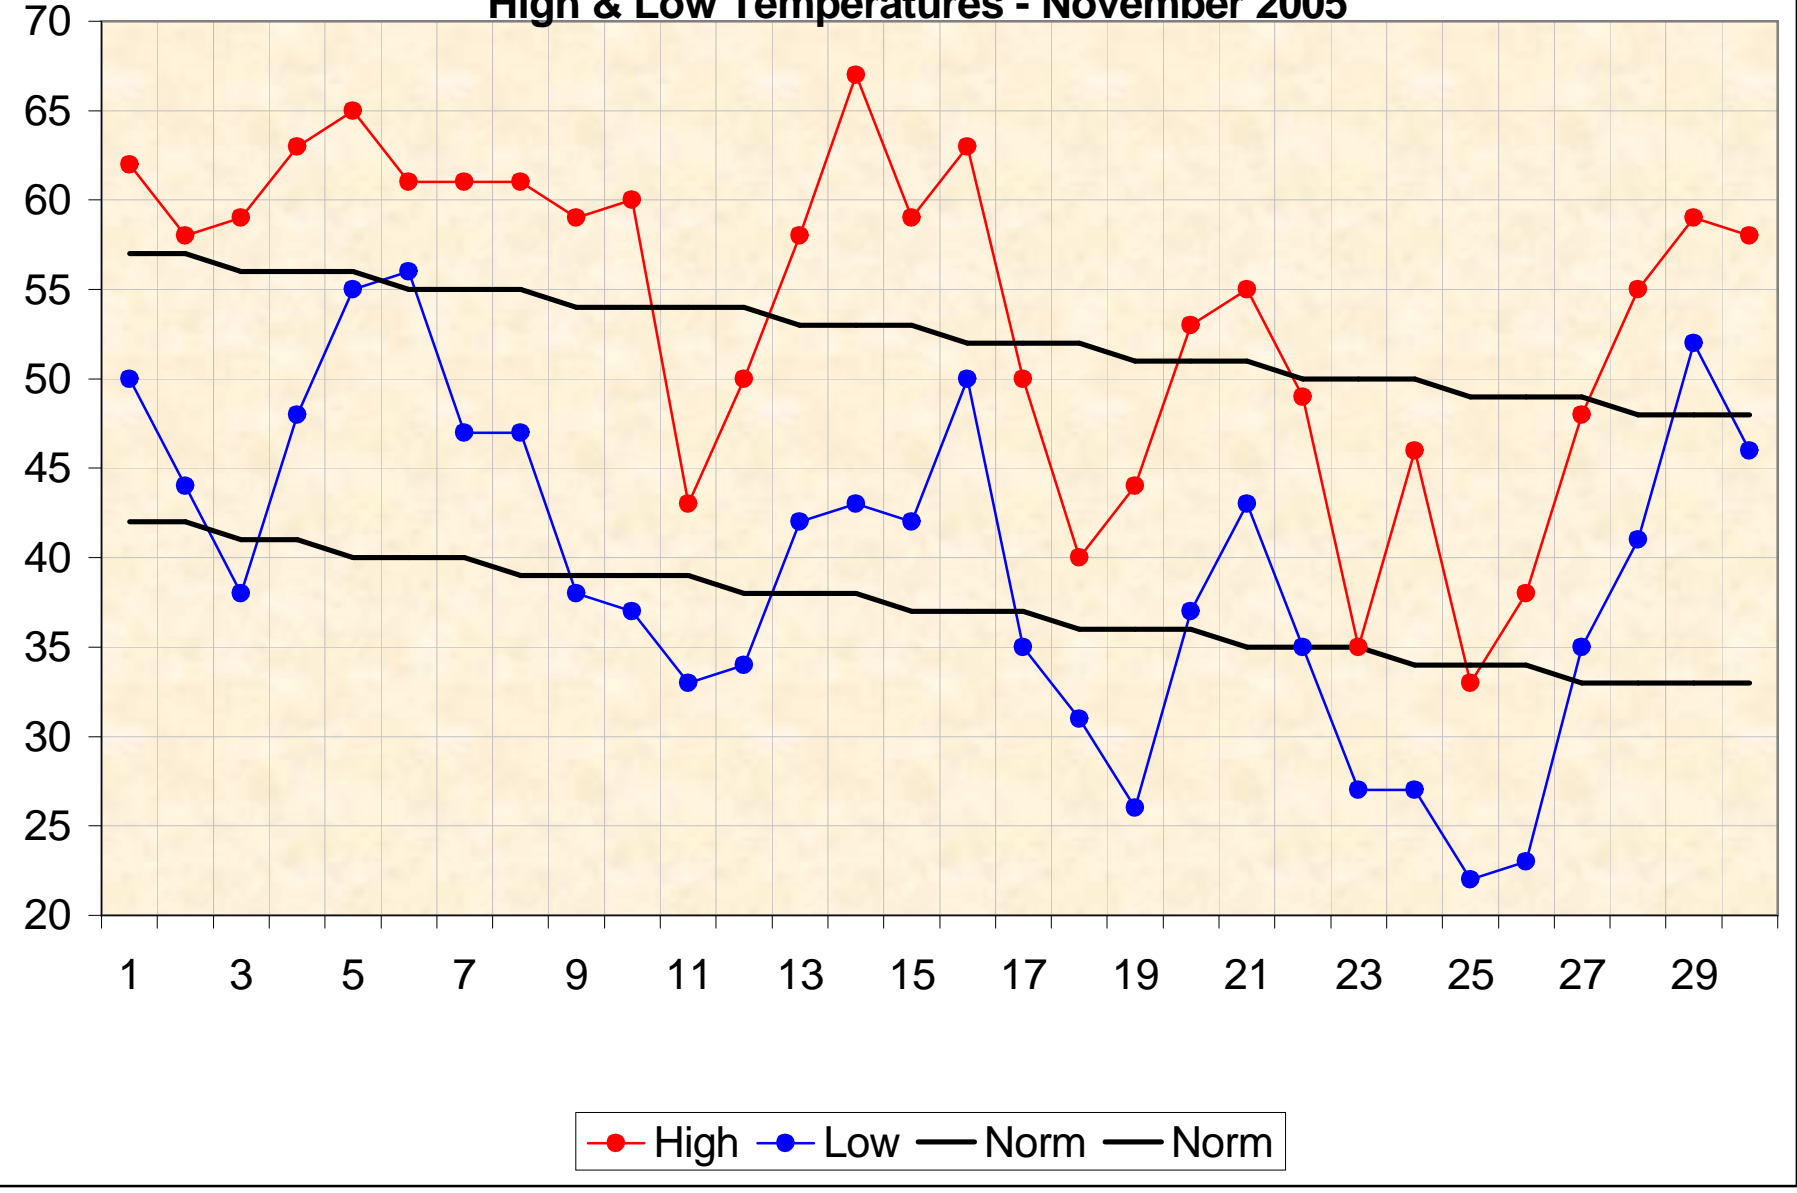

High & Low Temperatures - November 2005

● High ● Low — Norm — Norm