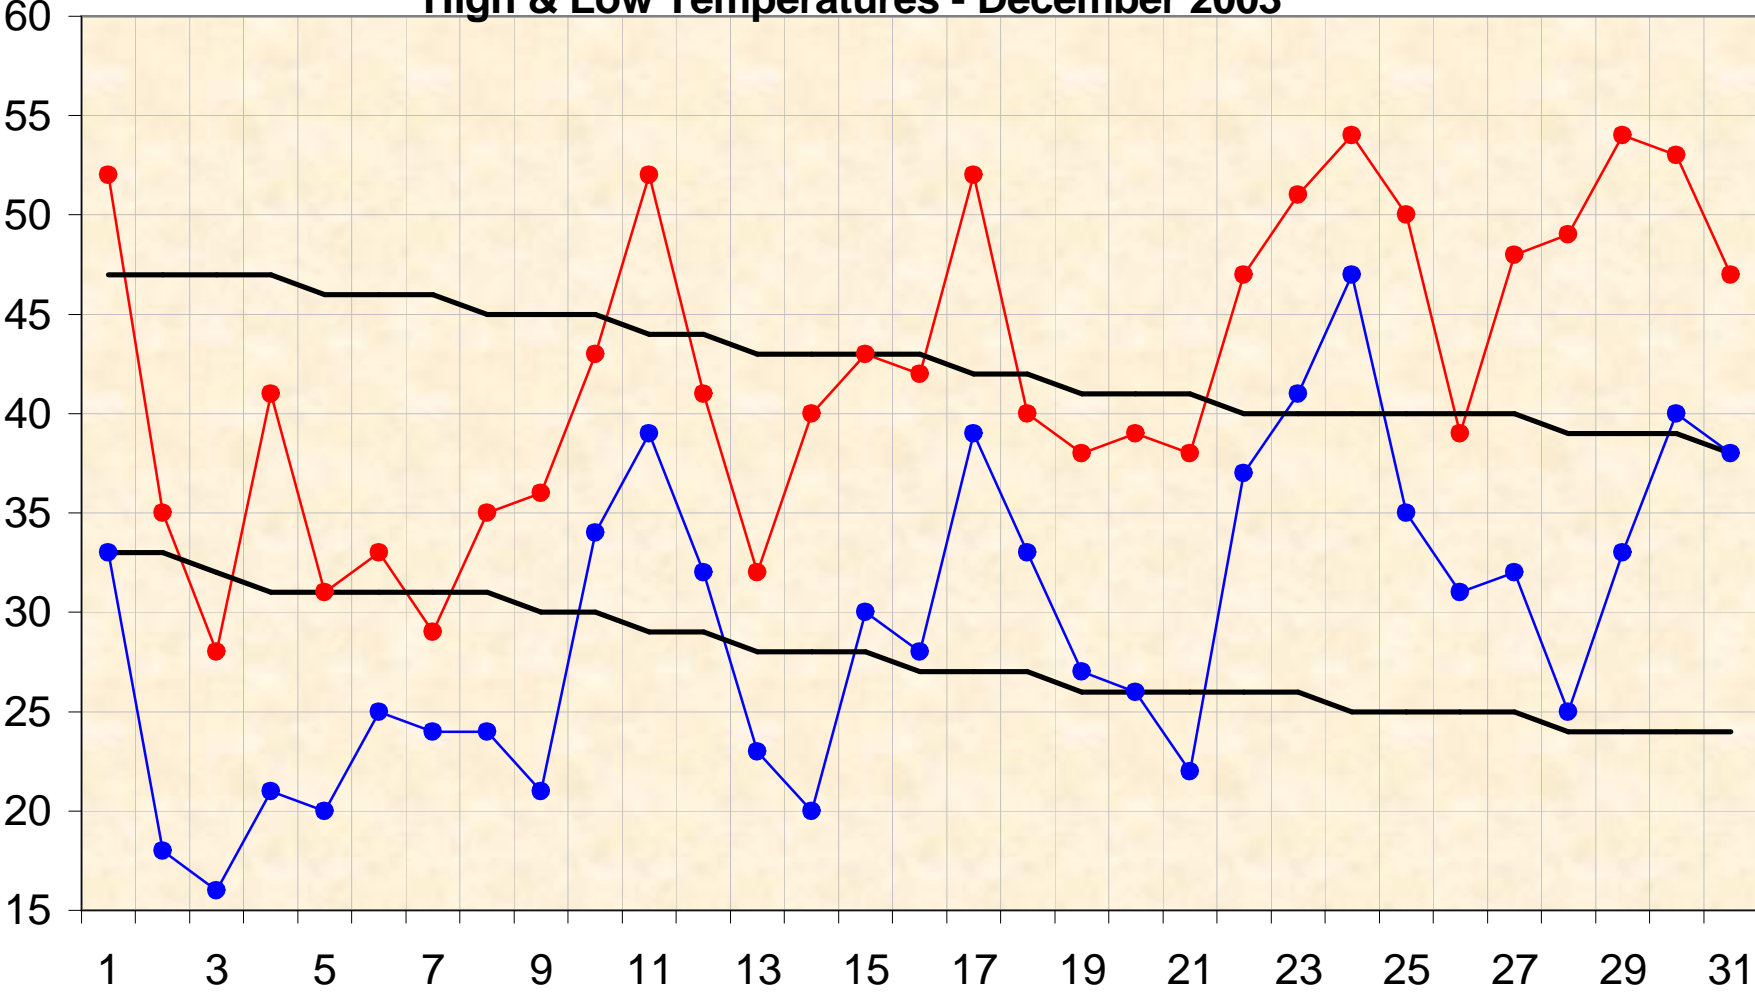

High & Low Temperatures - December 2003

● High ● Low — Norm — Norm