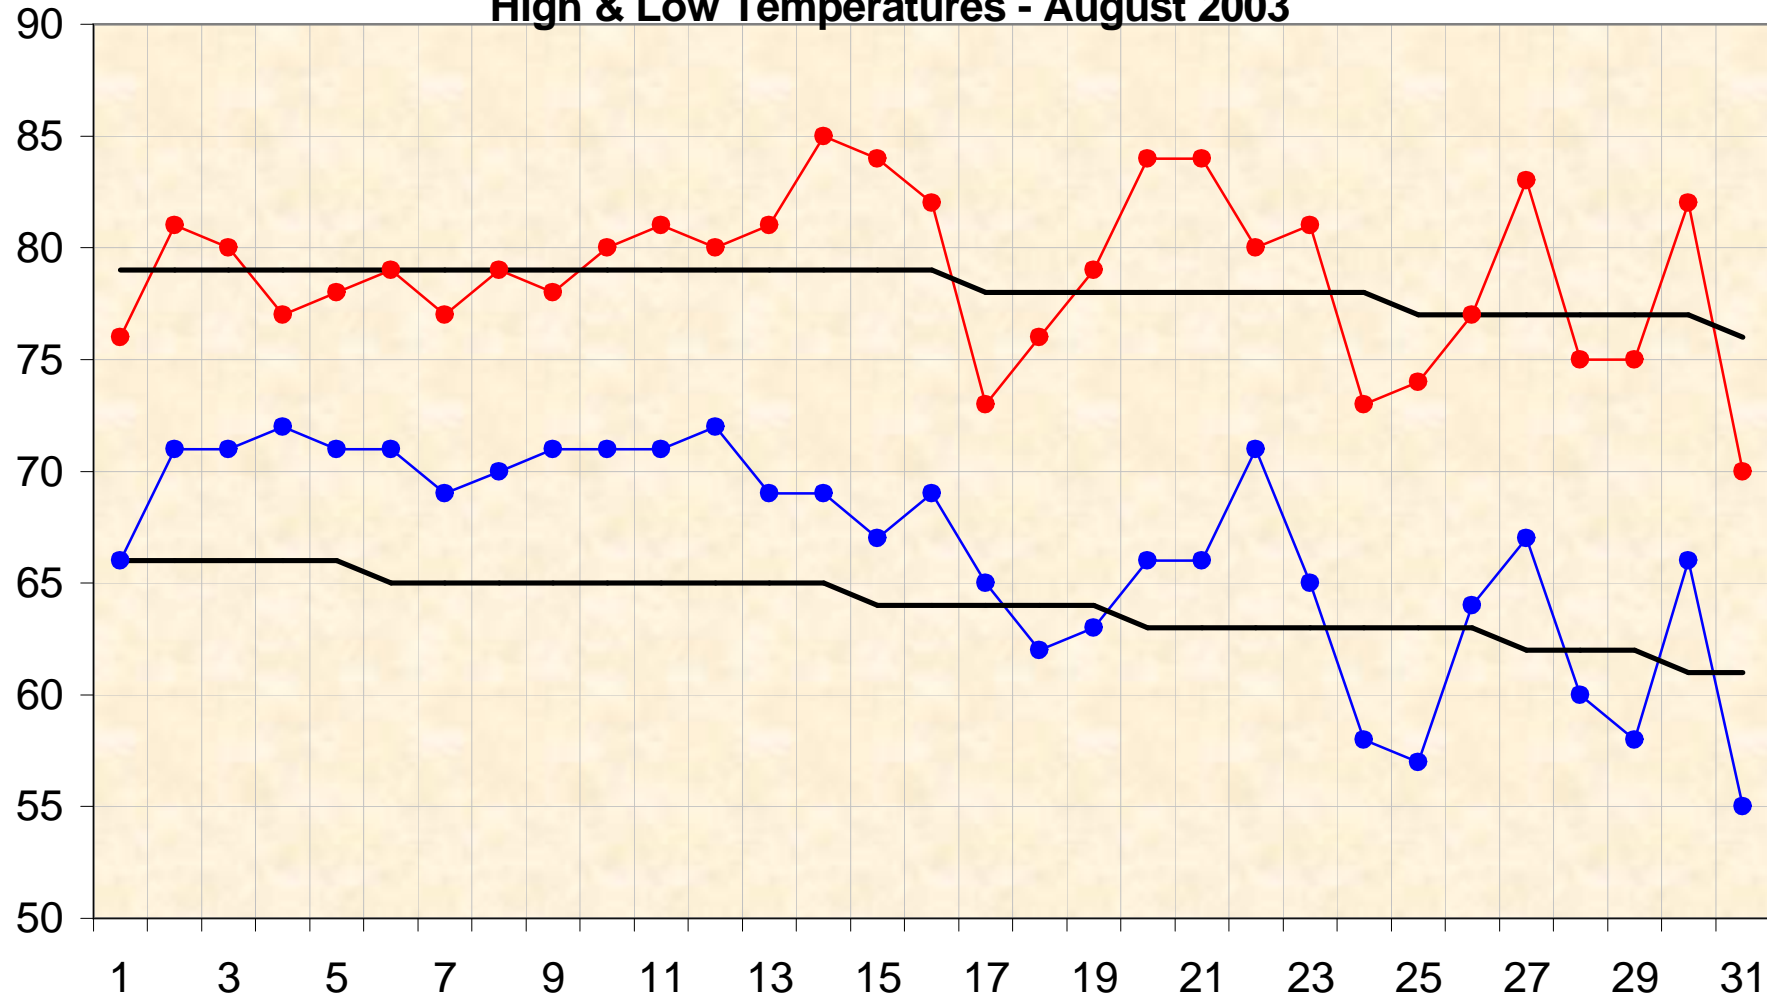

High & Low Temperatures - August 2003

● High ● Low — Norm — Norm