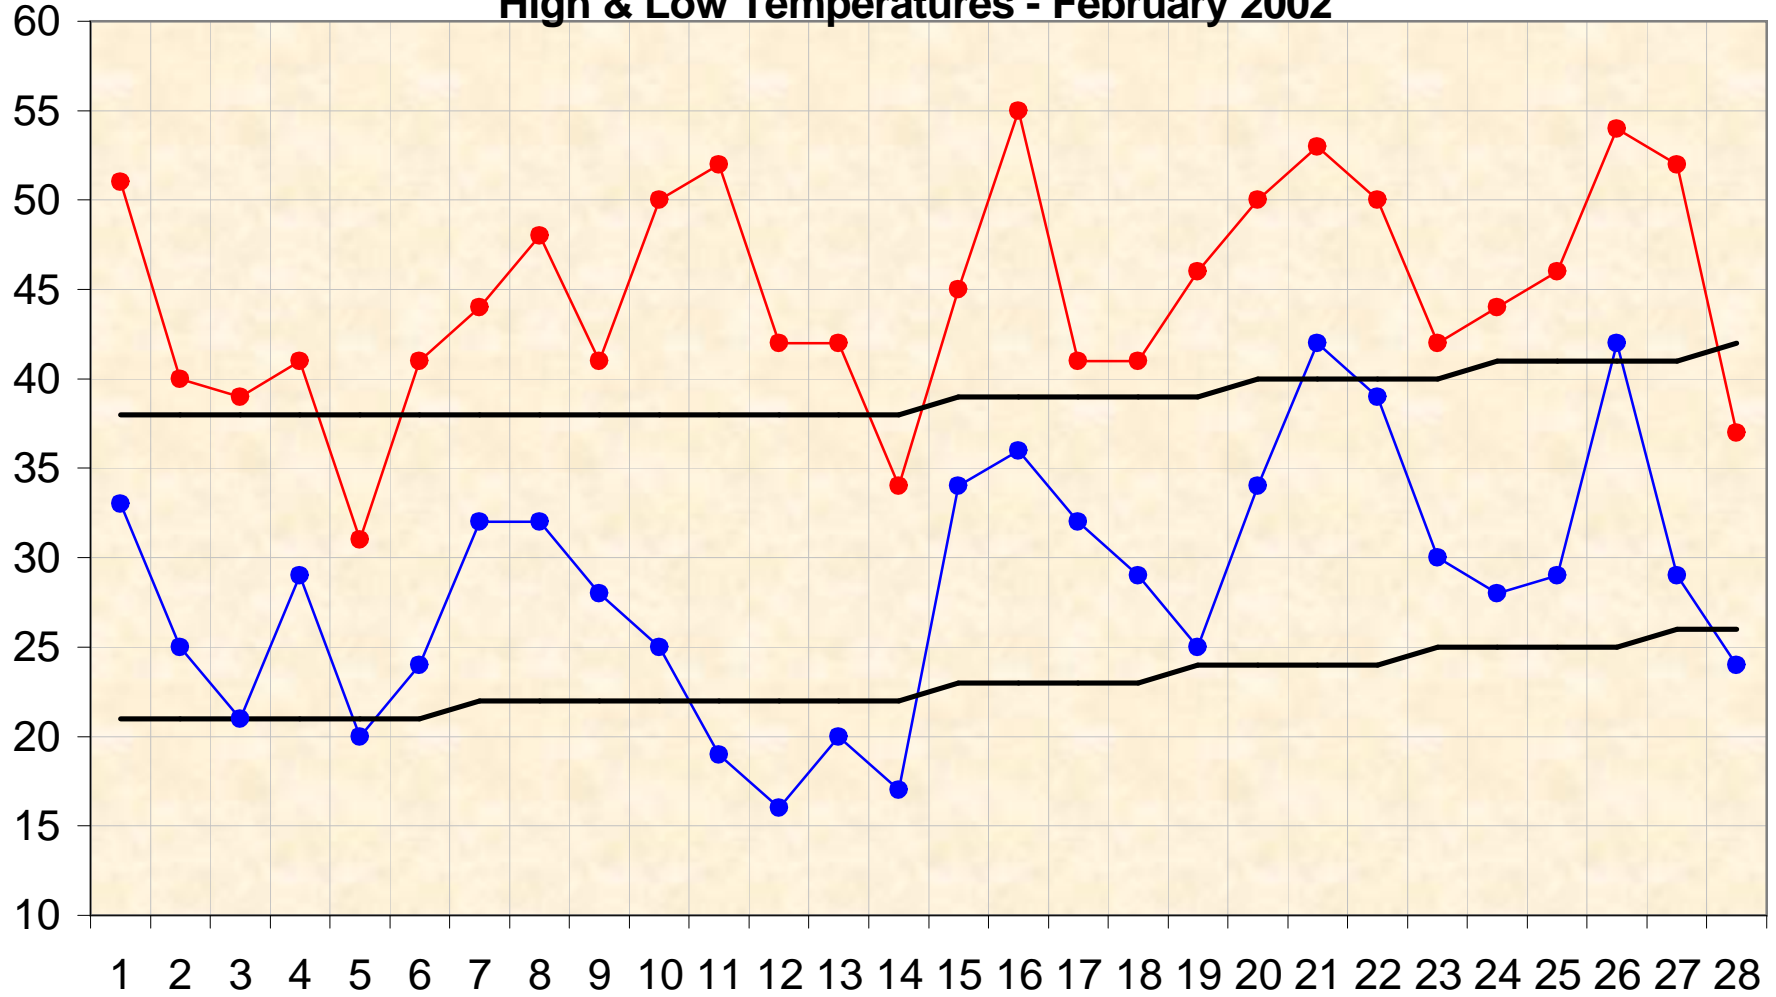

High & Low Temperatures - February 2002

● High ● Low — Norm — Norm