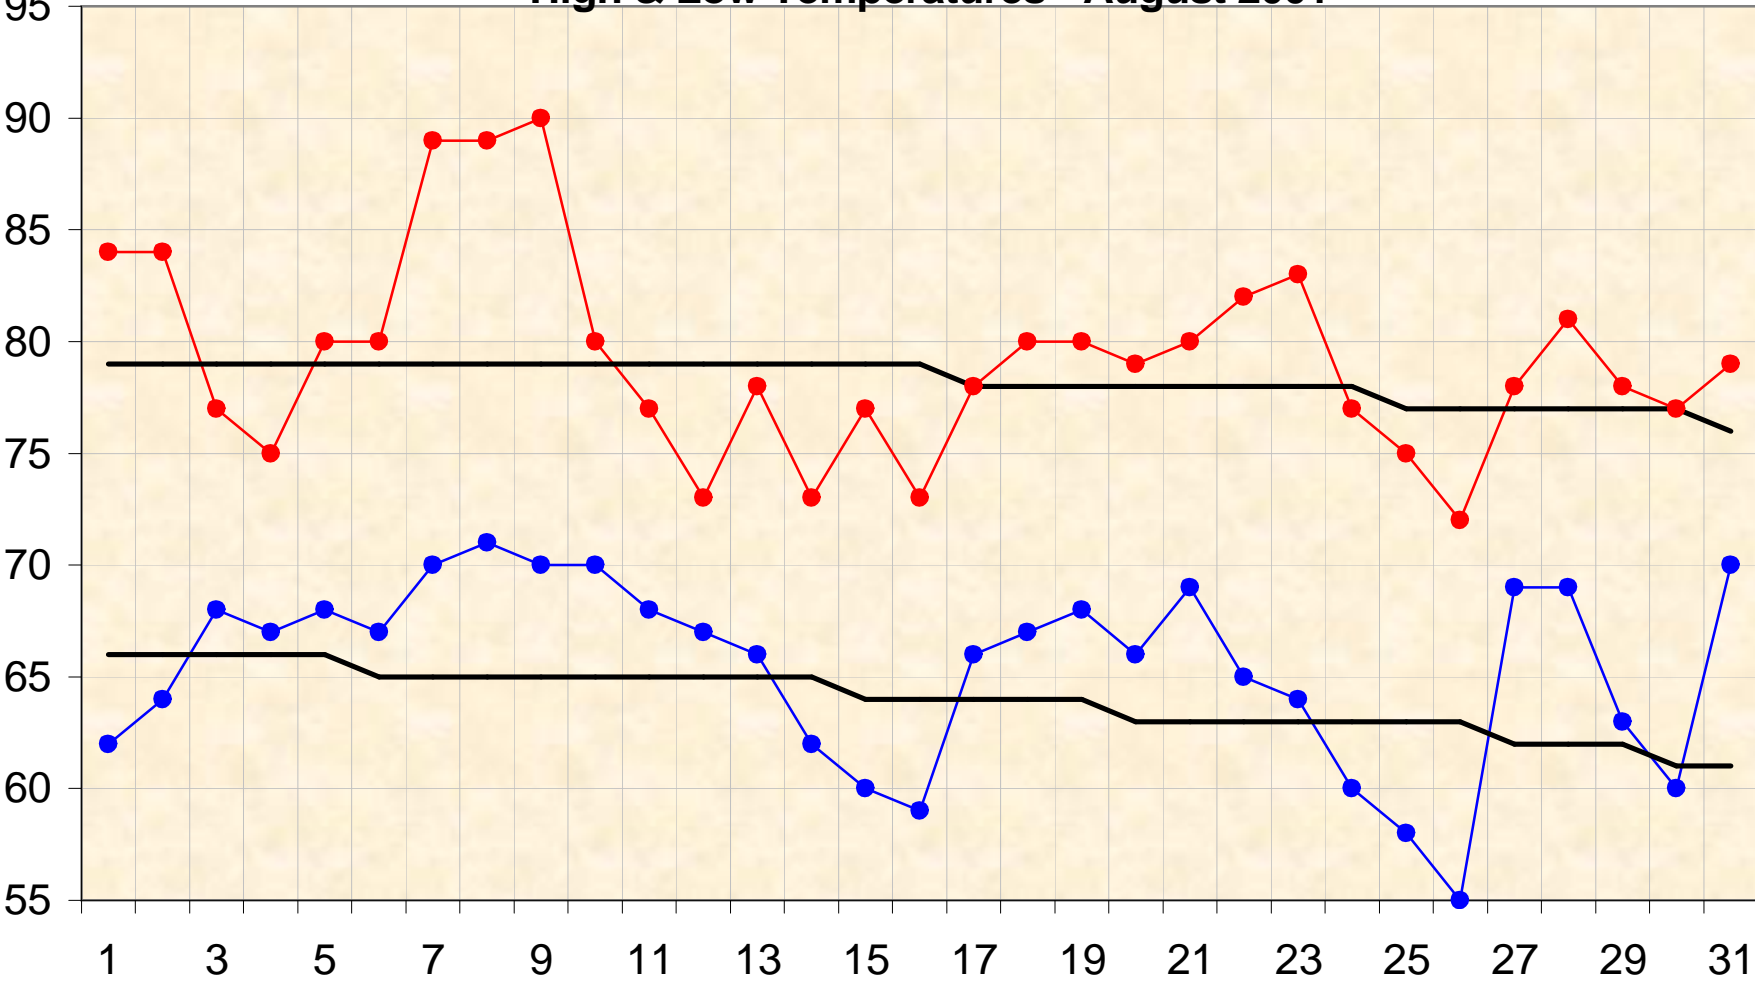

High & Low Temperatures - August 2001

● High ● Low — Norm — Norm