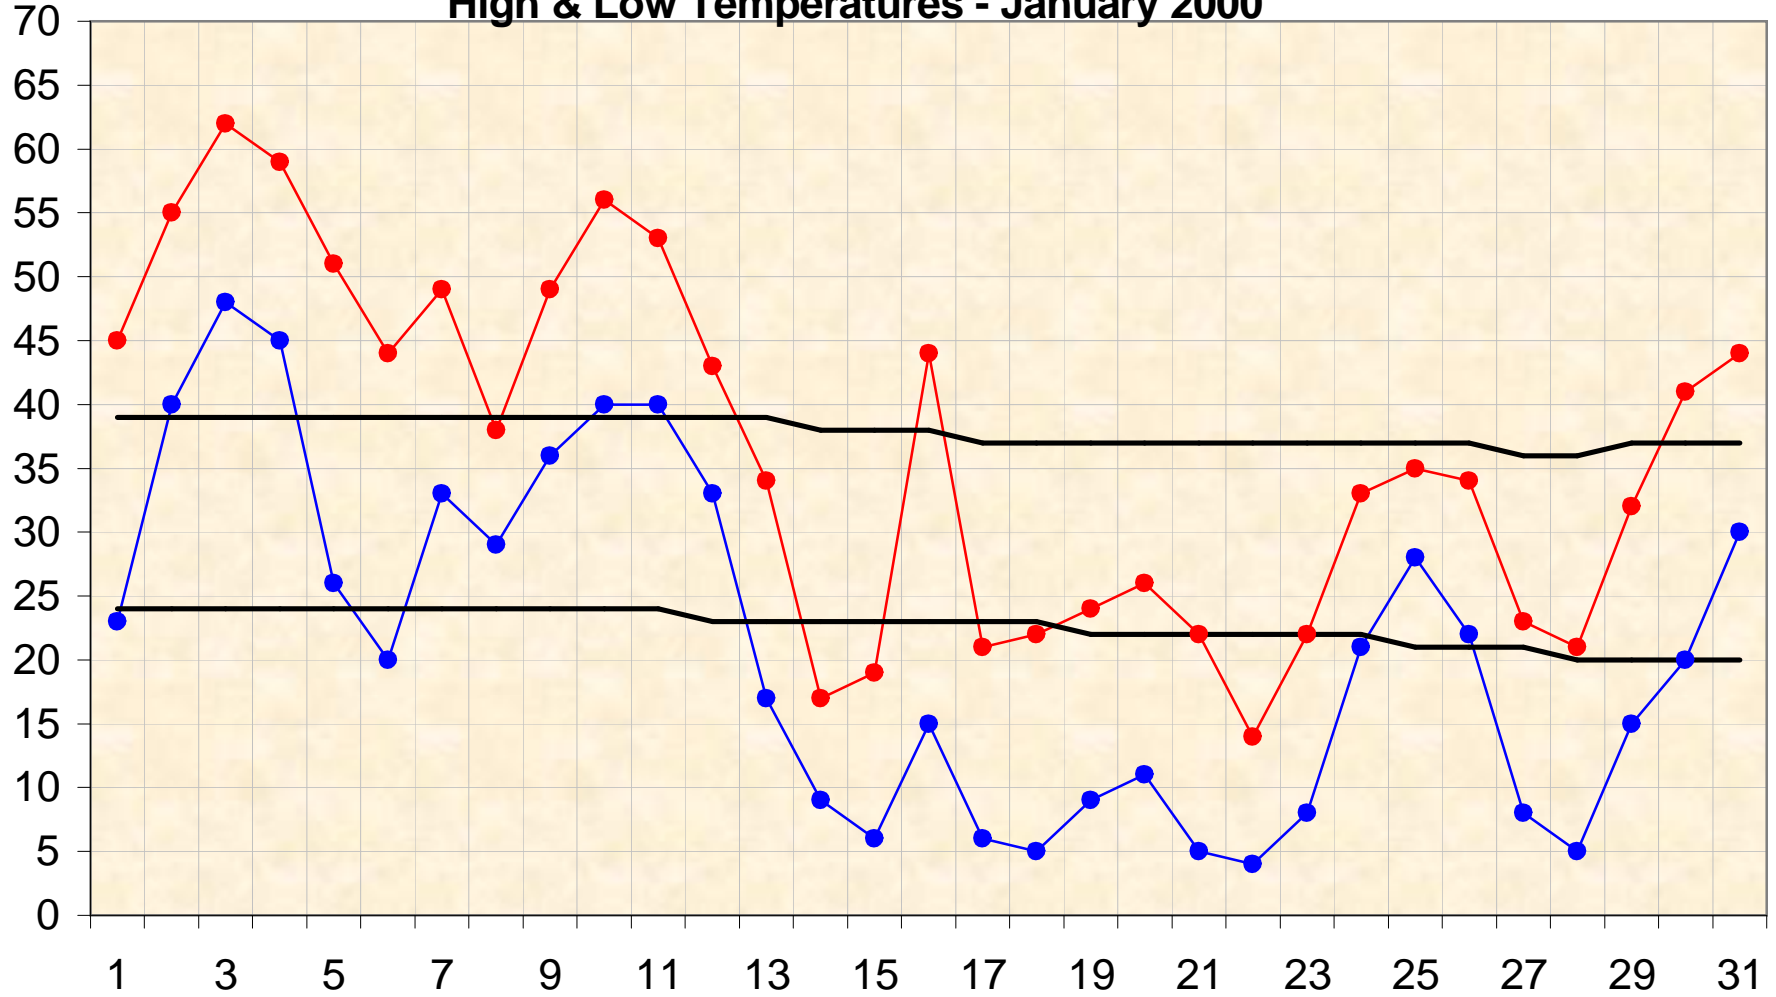

High & Low Temperatures - January 2000

—●— High —●— Low — Norm — Norm