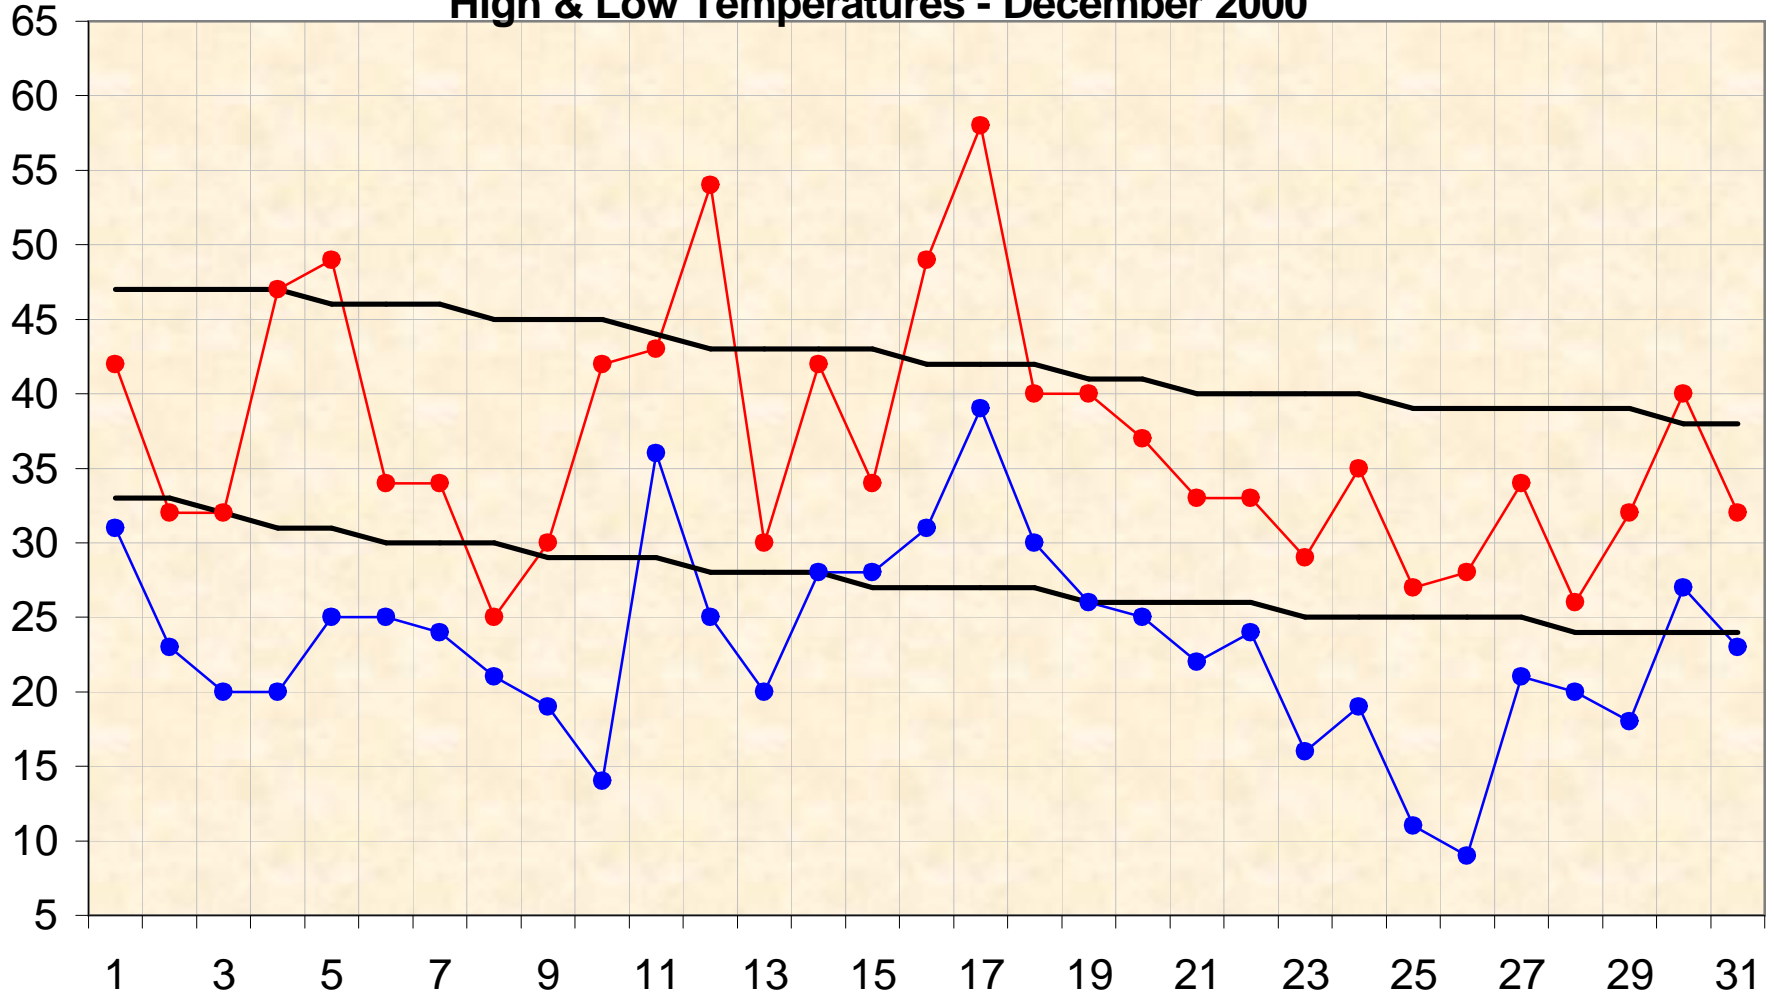

High & Low Temperatures - December 2000

● High ● Low — Norm — Norm