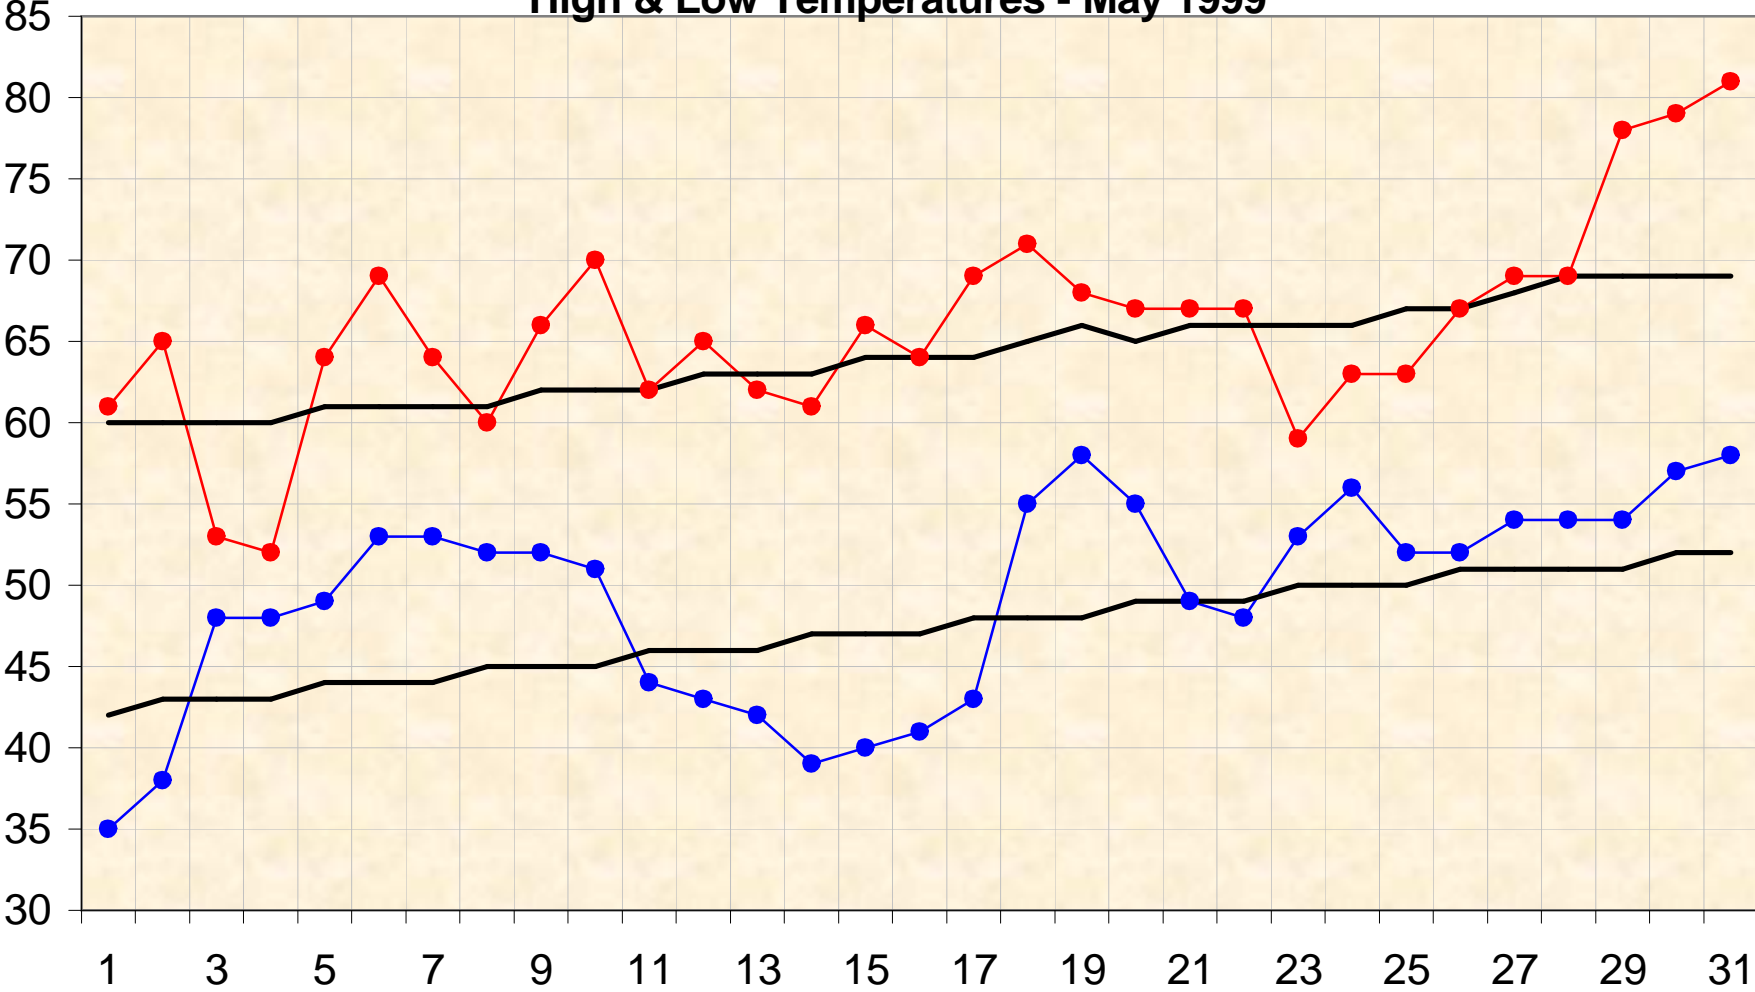

High & Low Temperatures - May 1999

● High ● Low — Norm — Norm