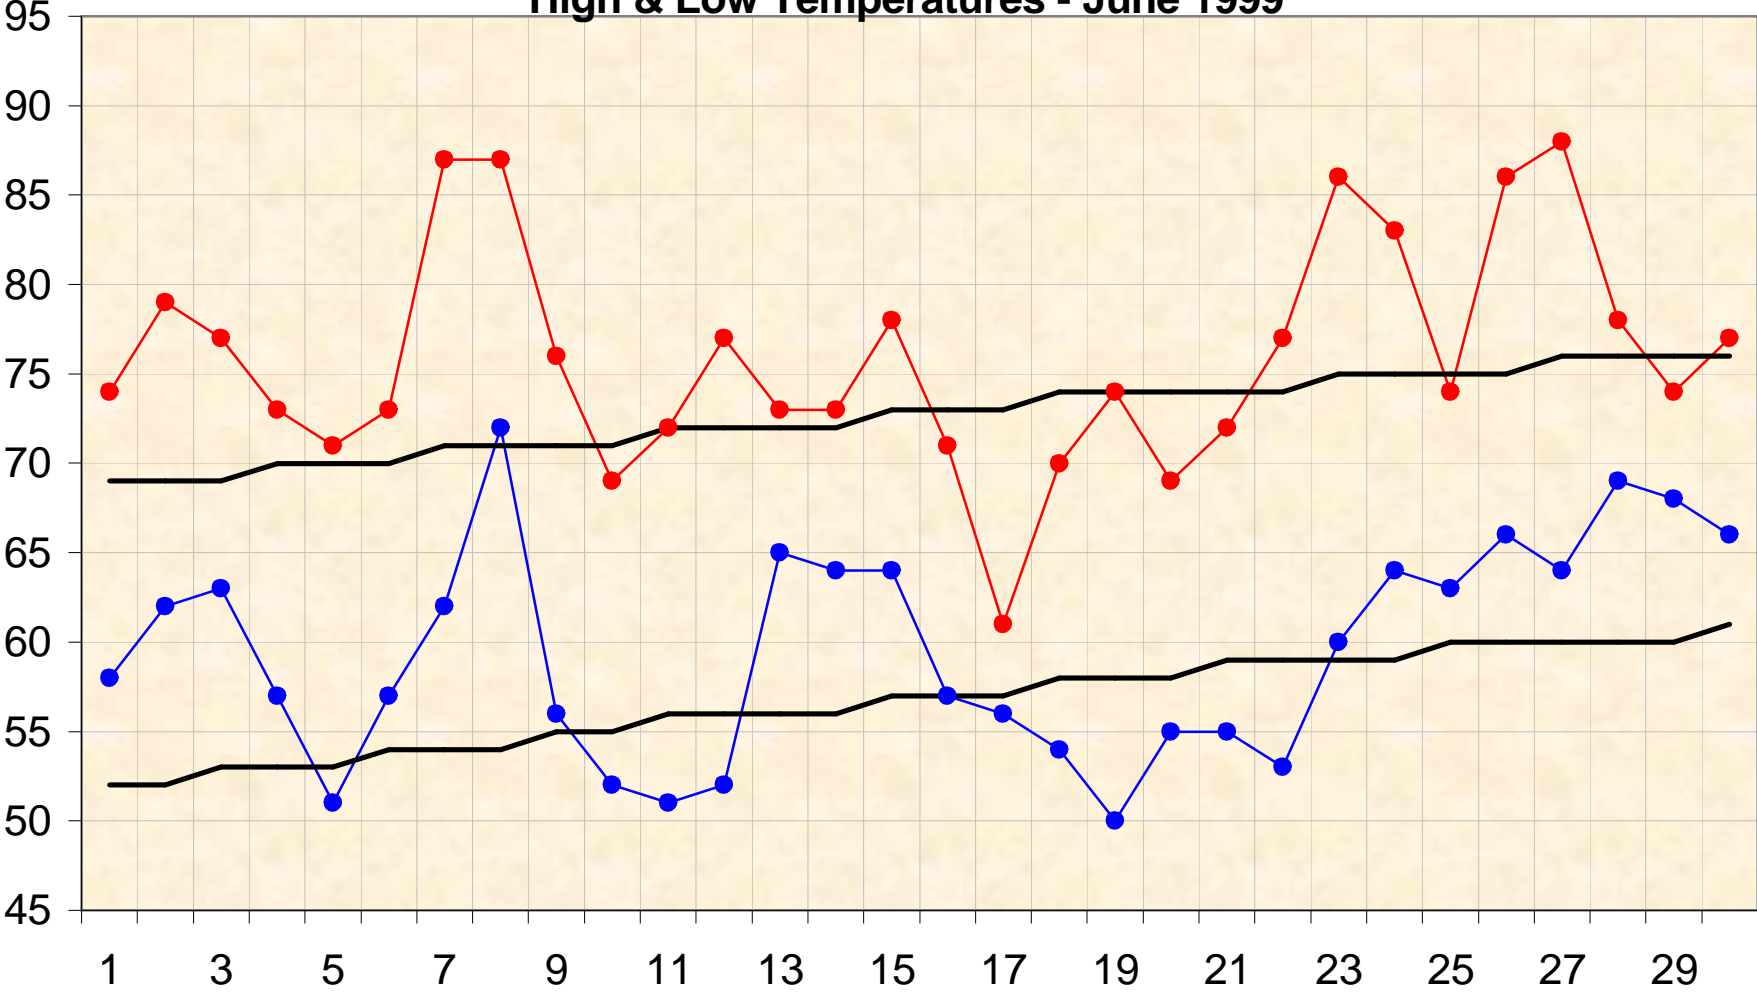

High & Low Temperatures - June 1999

● High ● Low — Norm — Norm