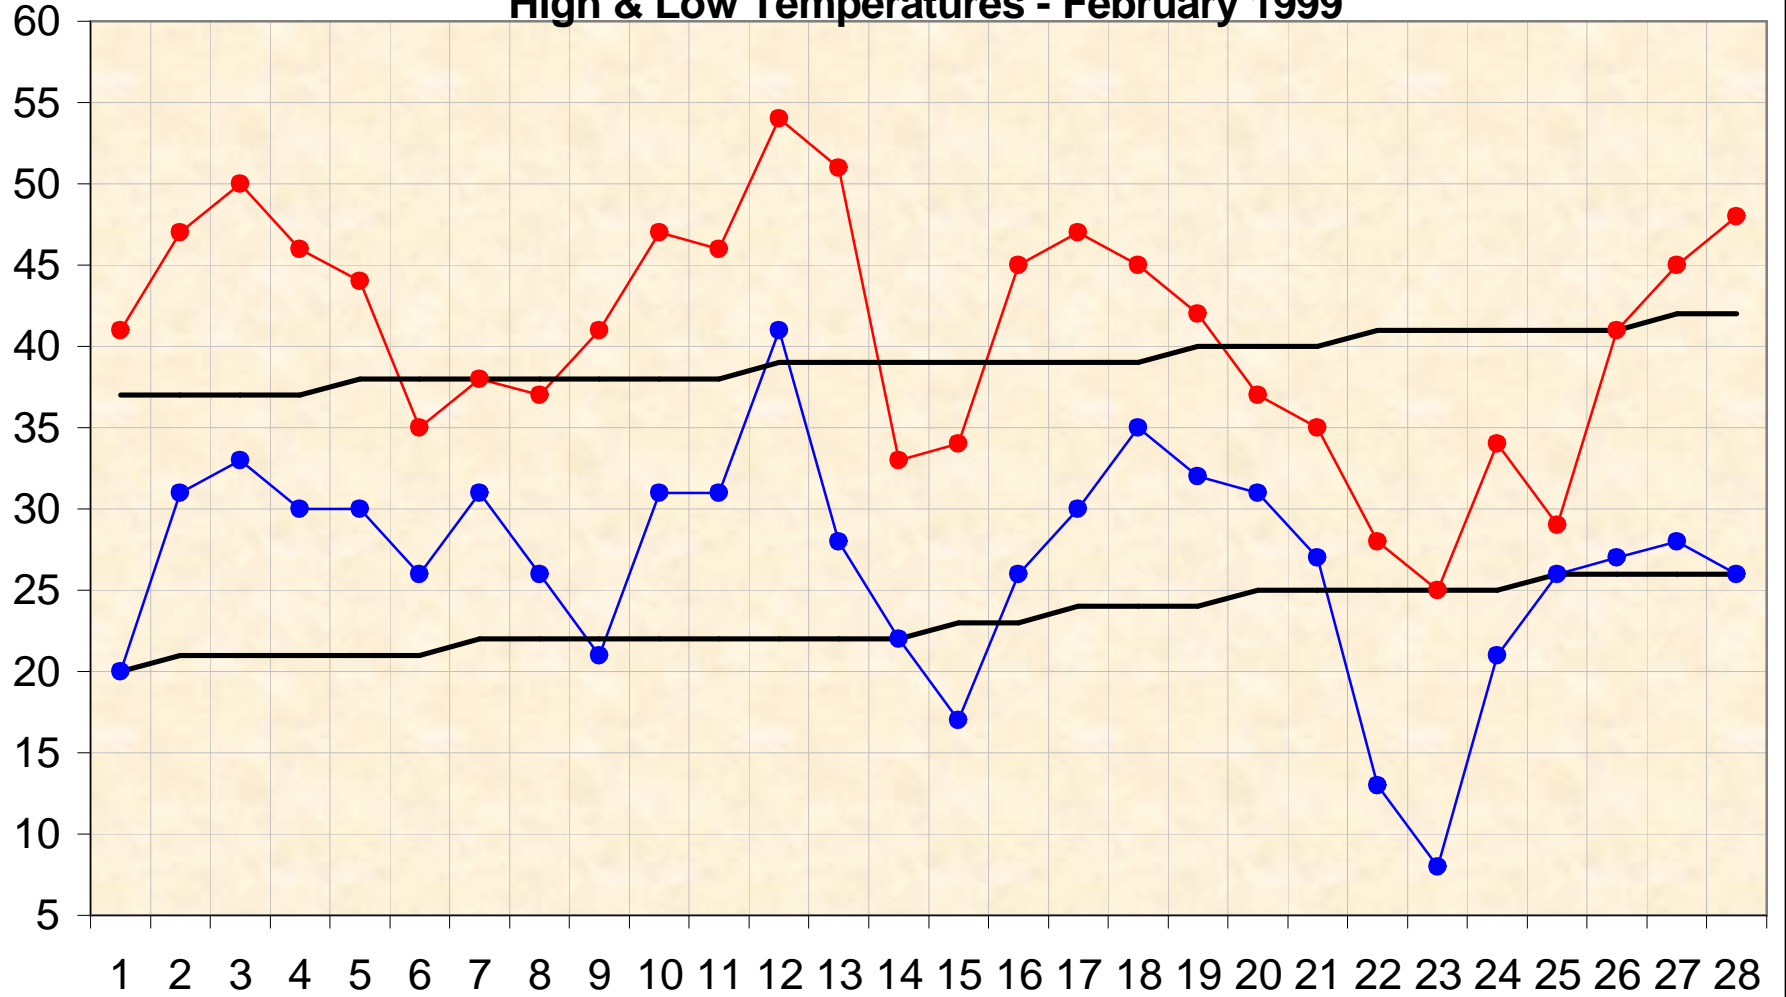

### High & Low Temperatures - February 1999

● High ● Low — Norm — Norm