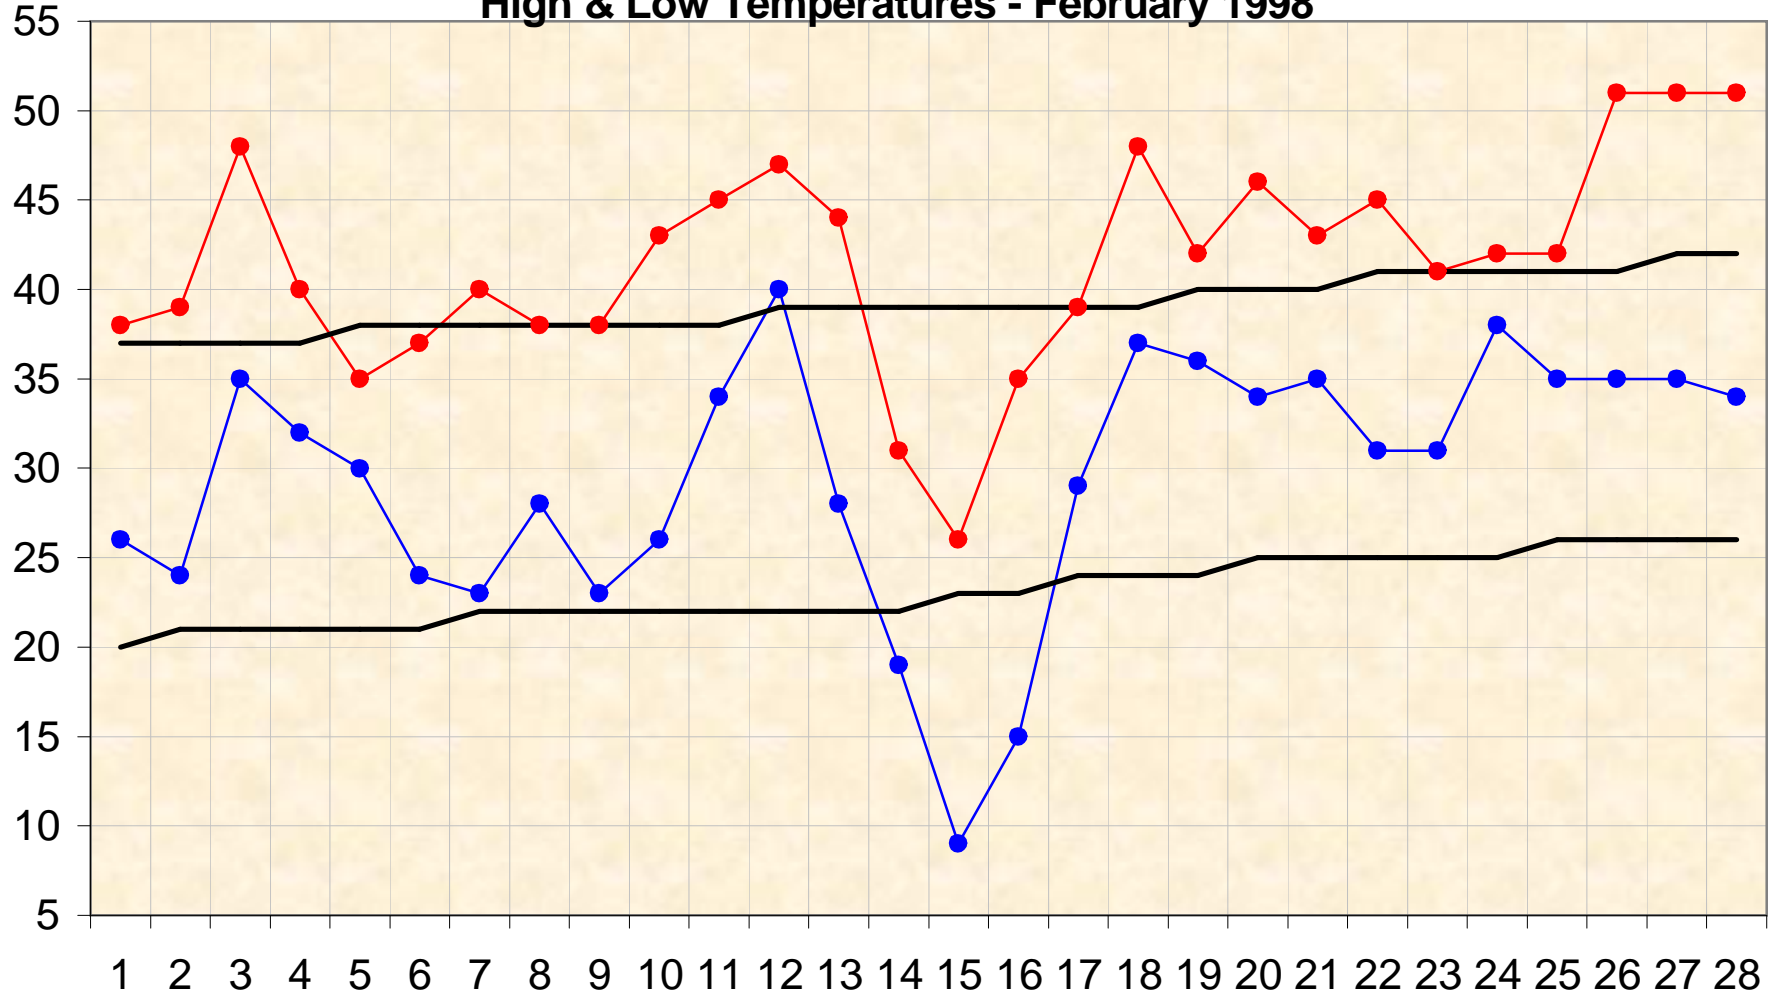

High & Low Temperatures - February 1998

● High ● Low — Norm — Norm