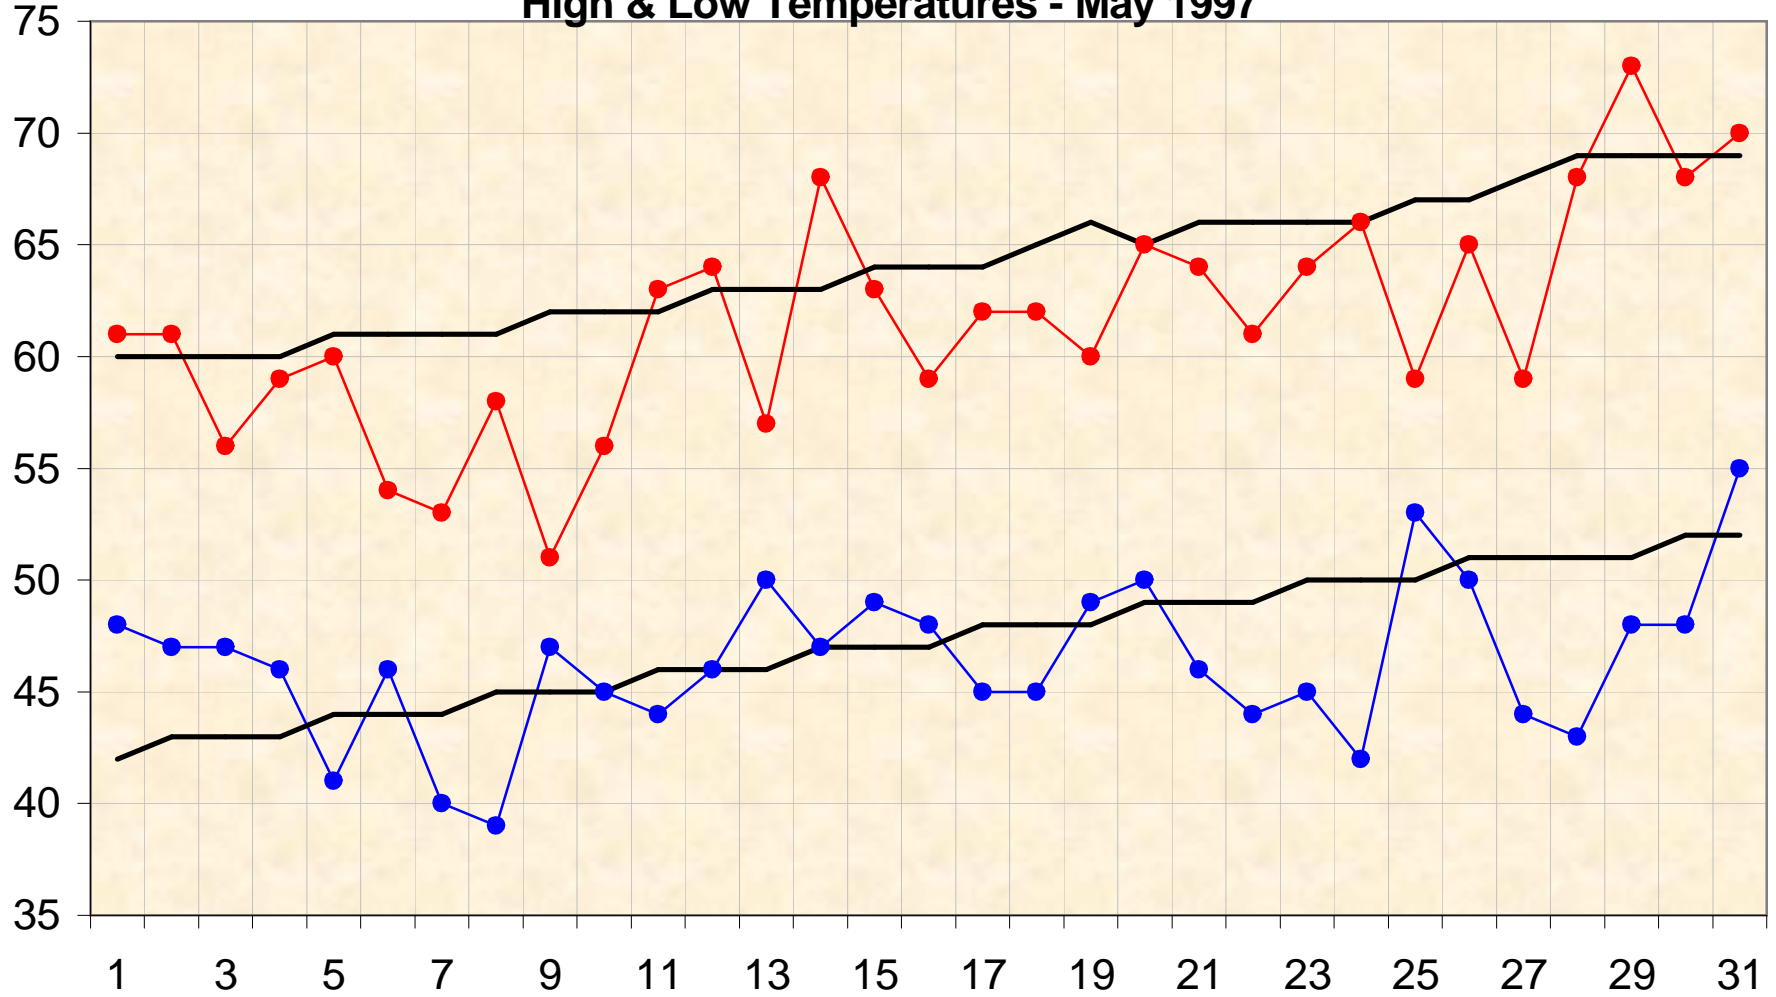

### High & Low Temperatures - May 1997

● High ● Low — Norm — Norm