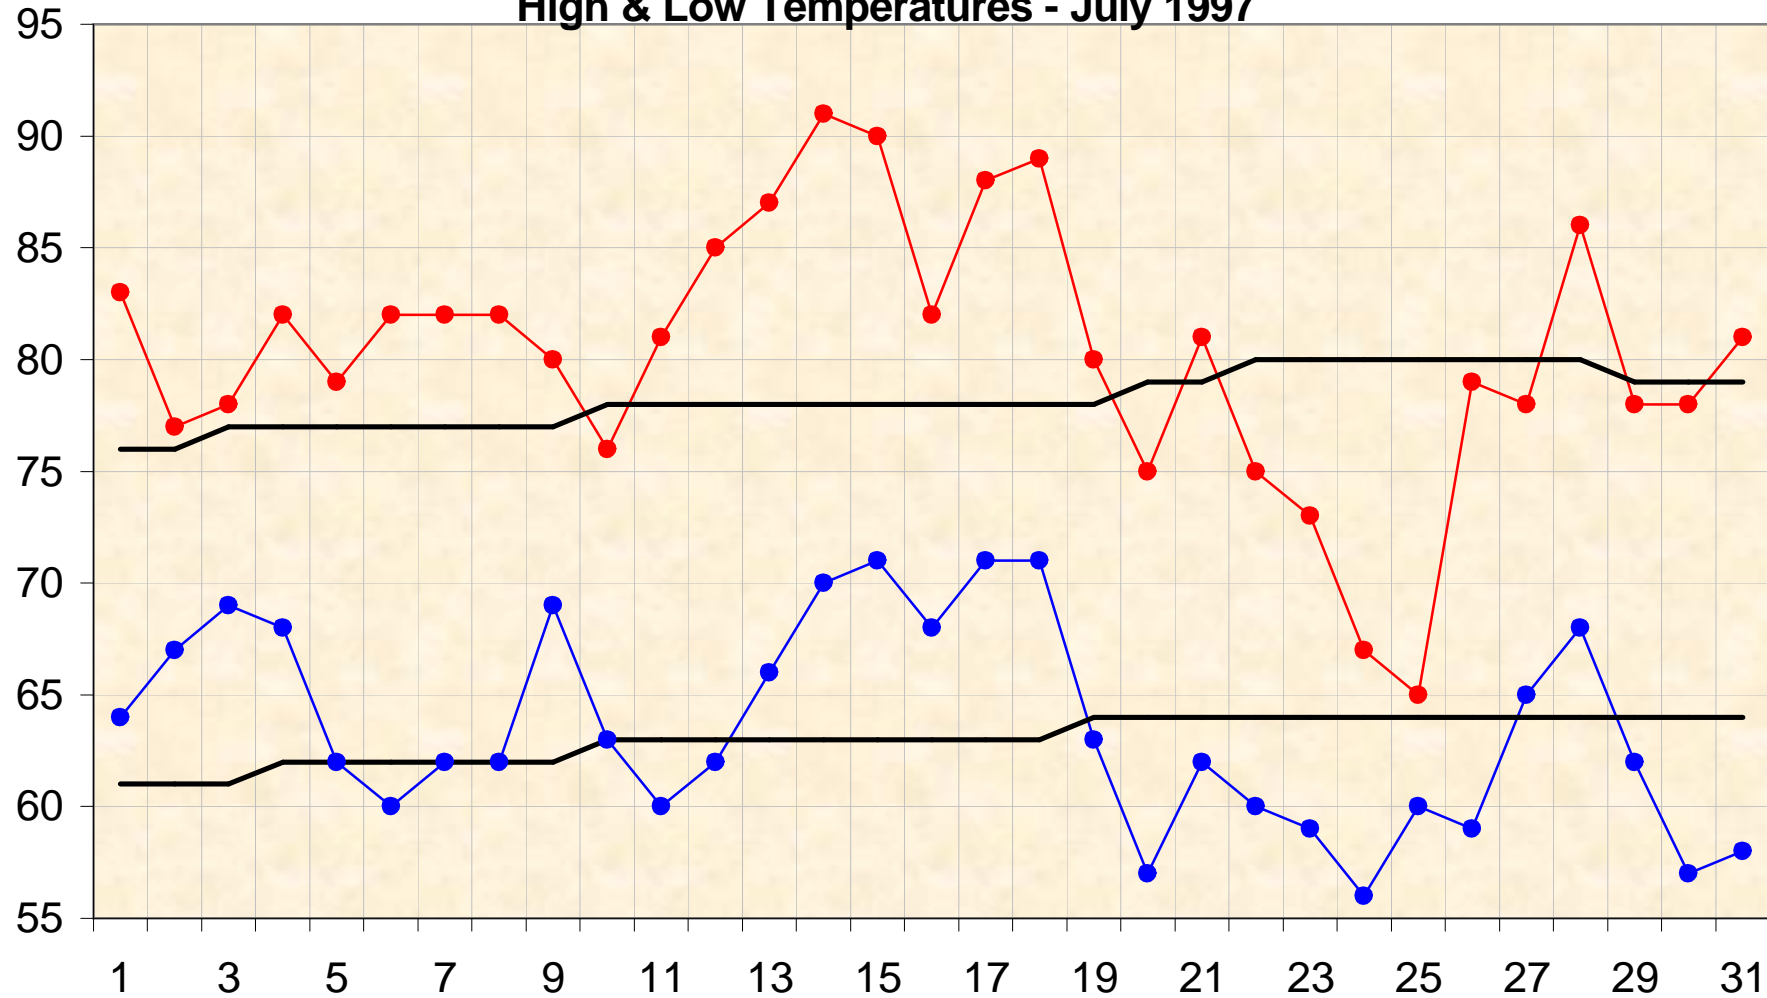

High & Low Temperatures - July 1997

● High ● Low — Norm — Norm