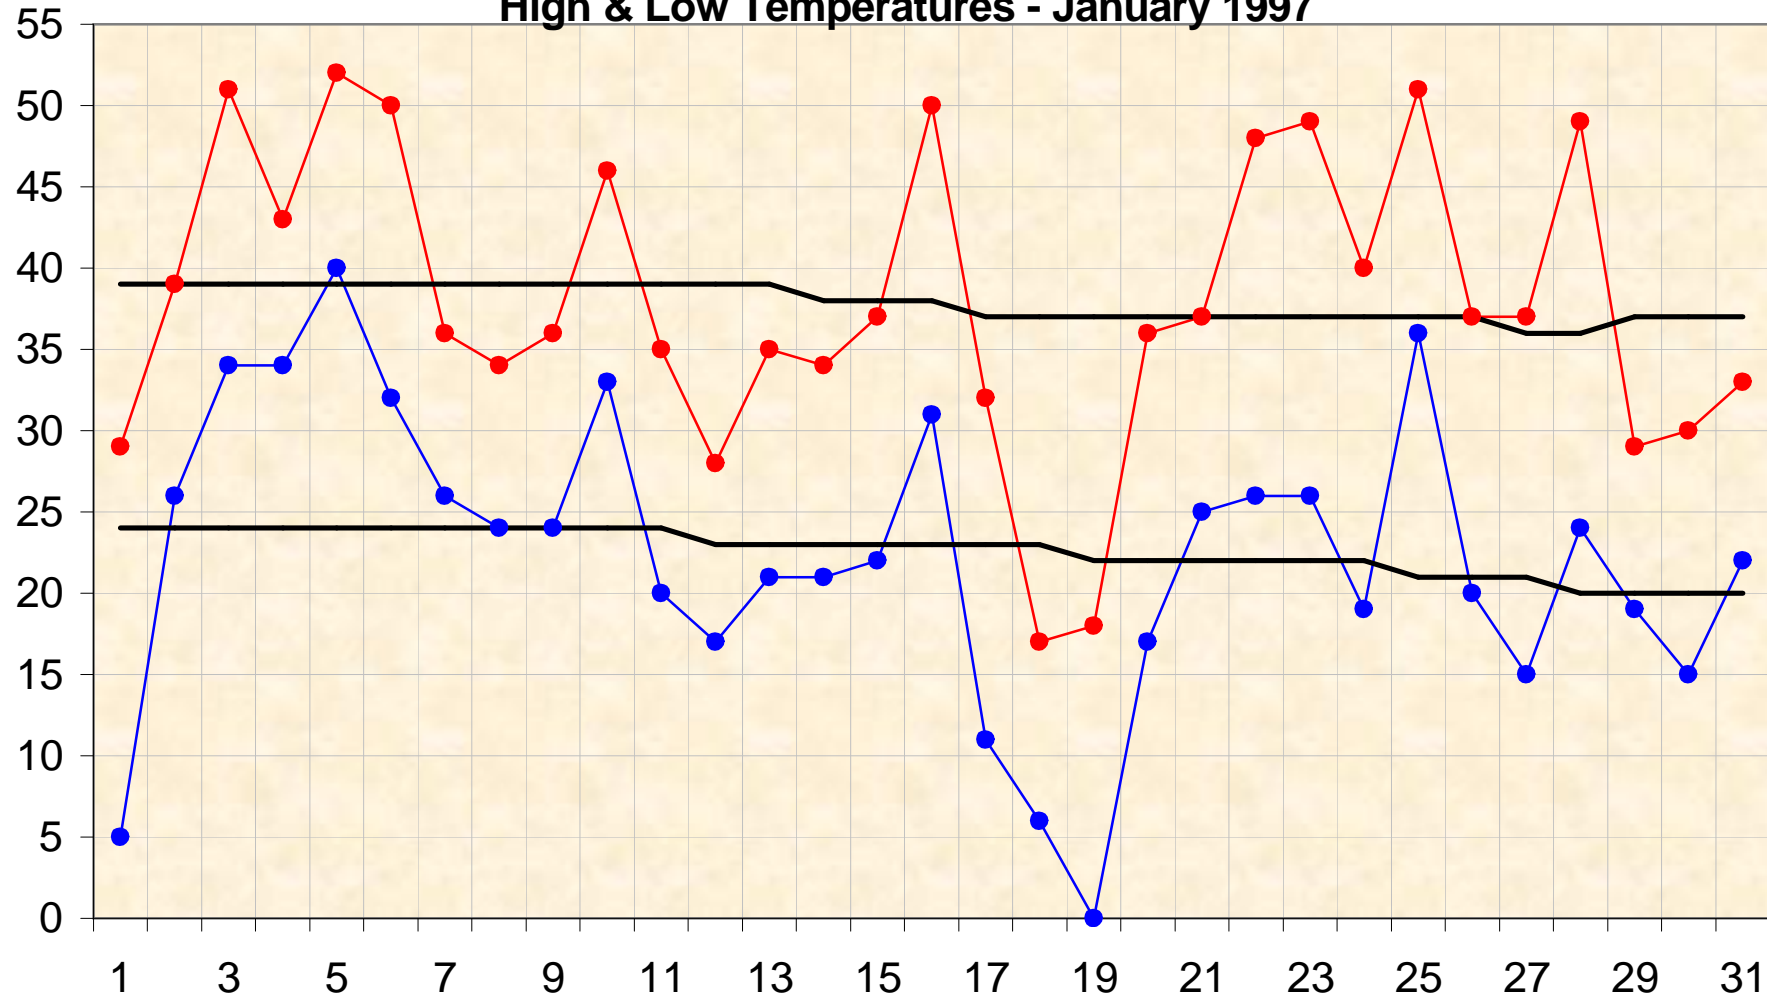

High & Low Temperatures - January 1997

● High ● Low — Norm — Norm