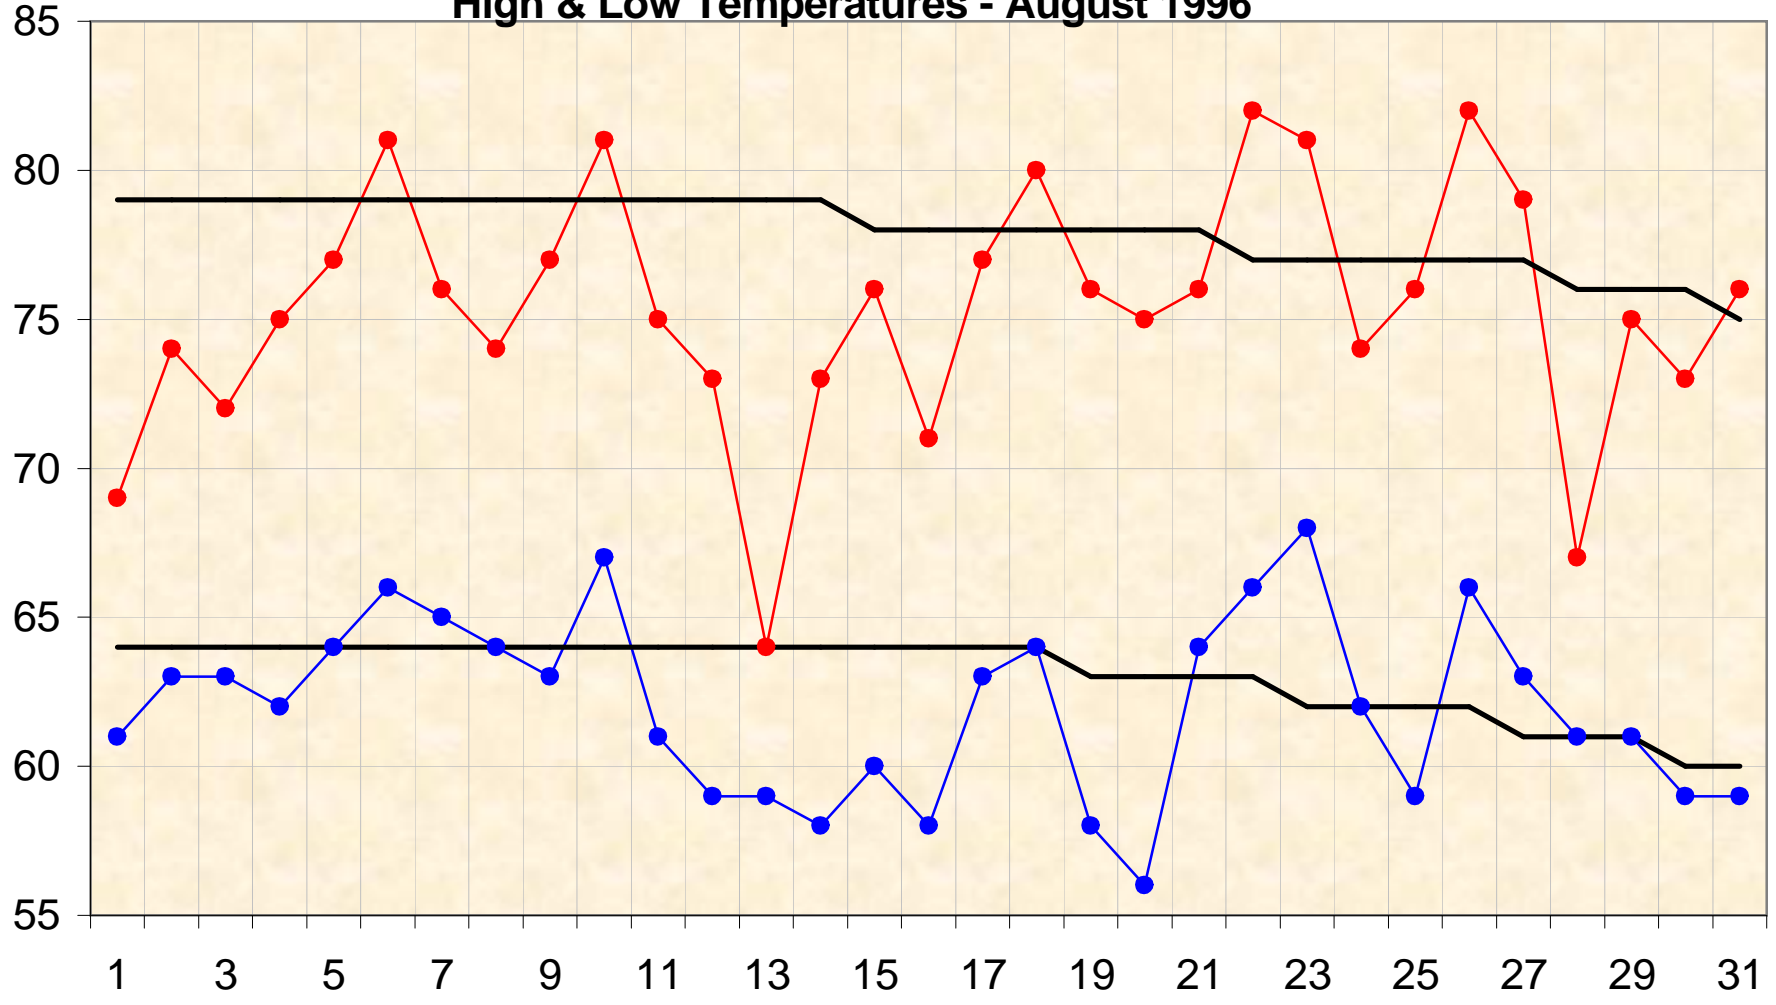

High & Low Temperatures - August 1996

● High ● Low — Norm — Norm