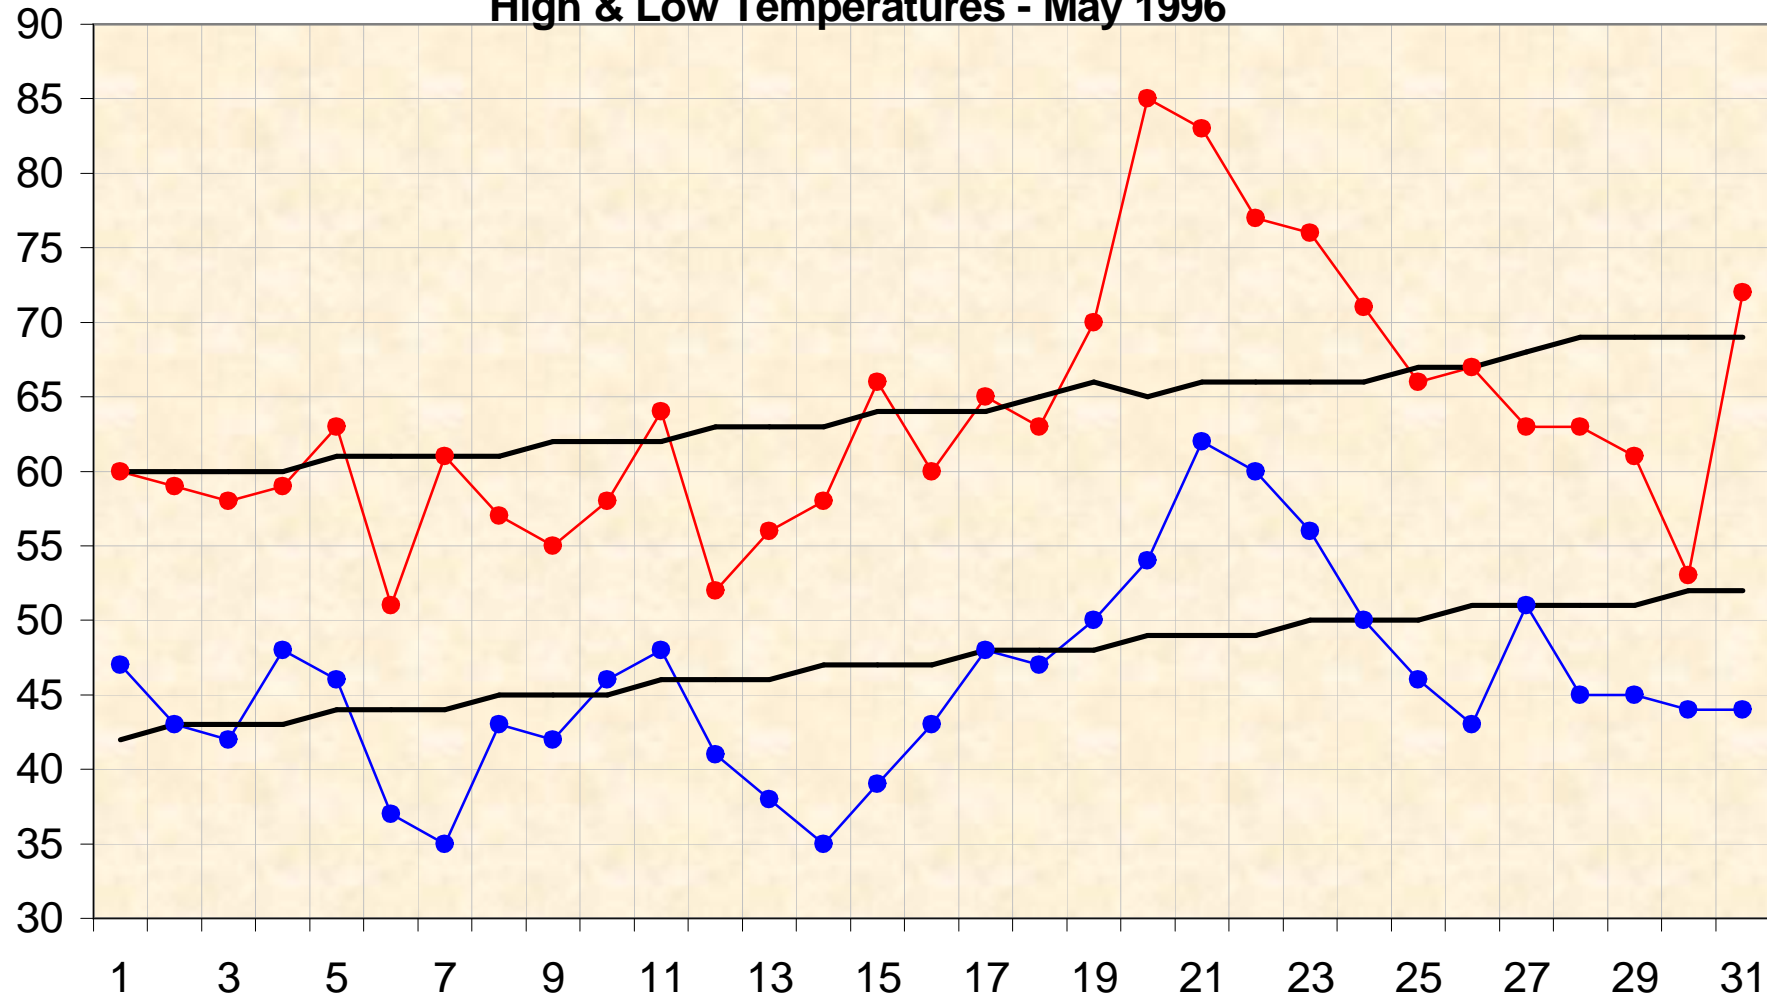

### High & Low Temperatures - May 1996

● High ● Low — Norm — Norm