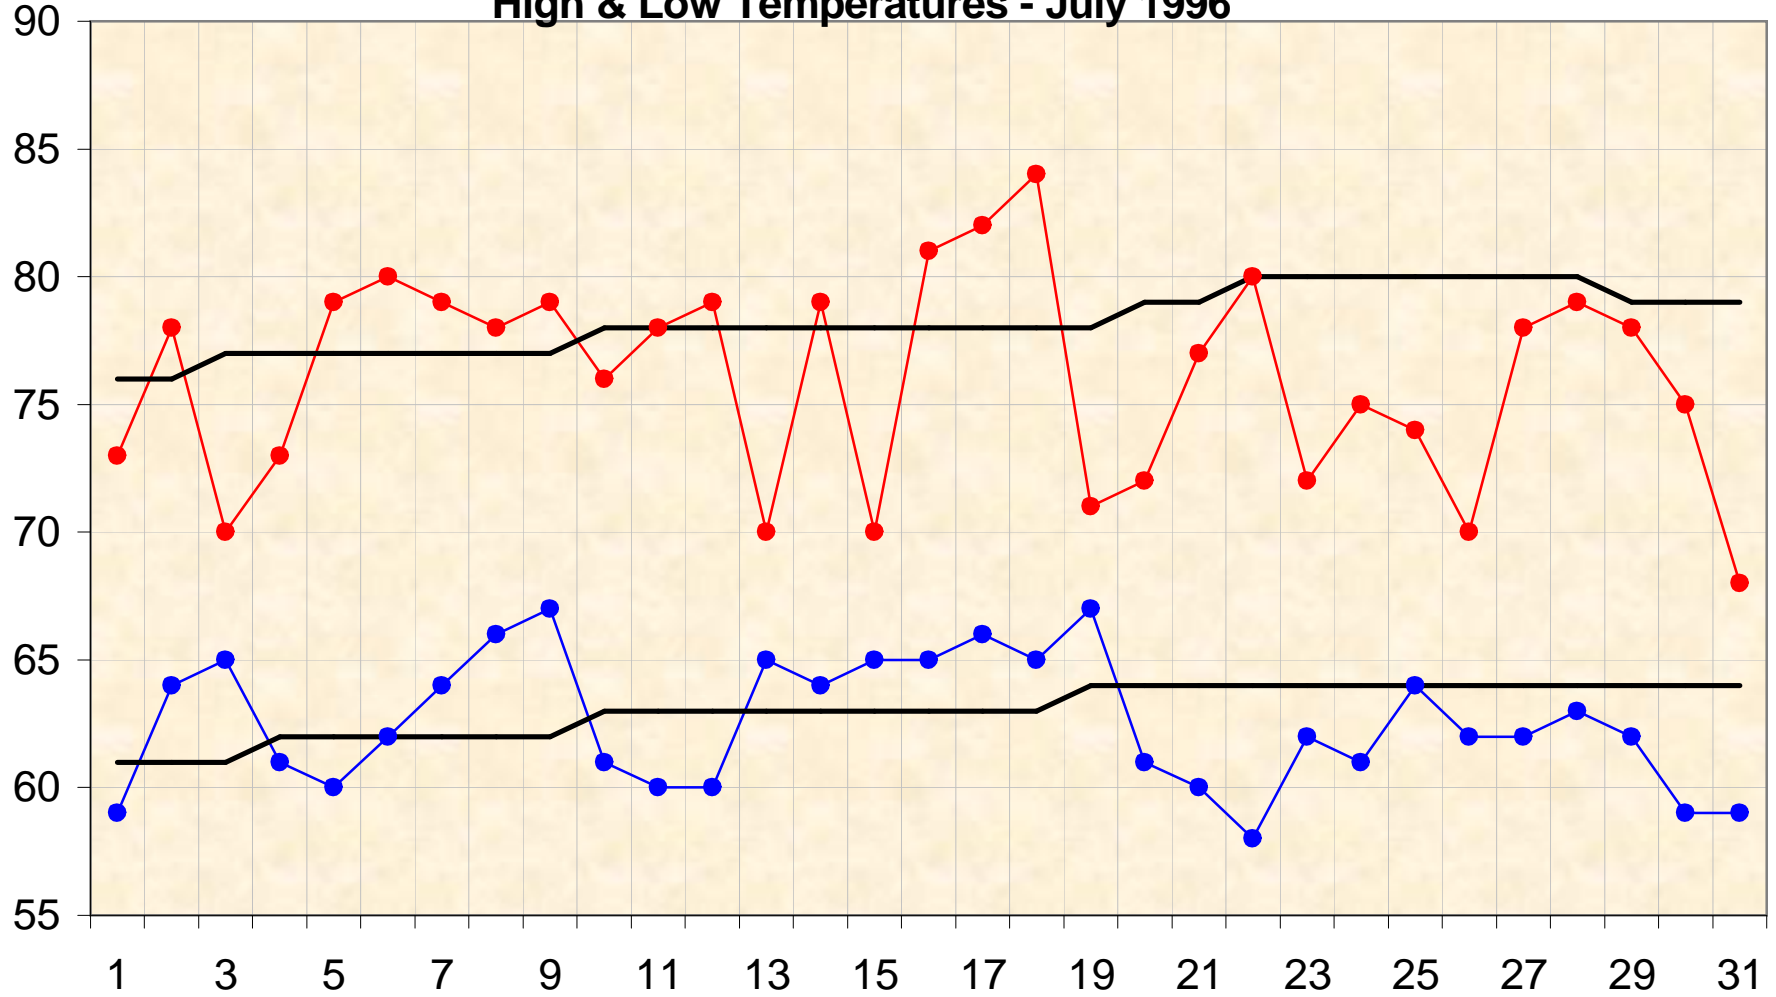

### High & Low Temperatures - July 1996

● High ● Low — Norm — Norm