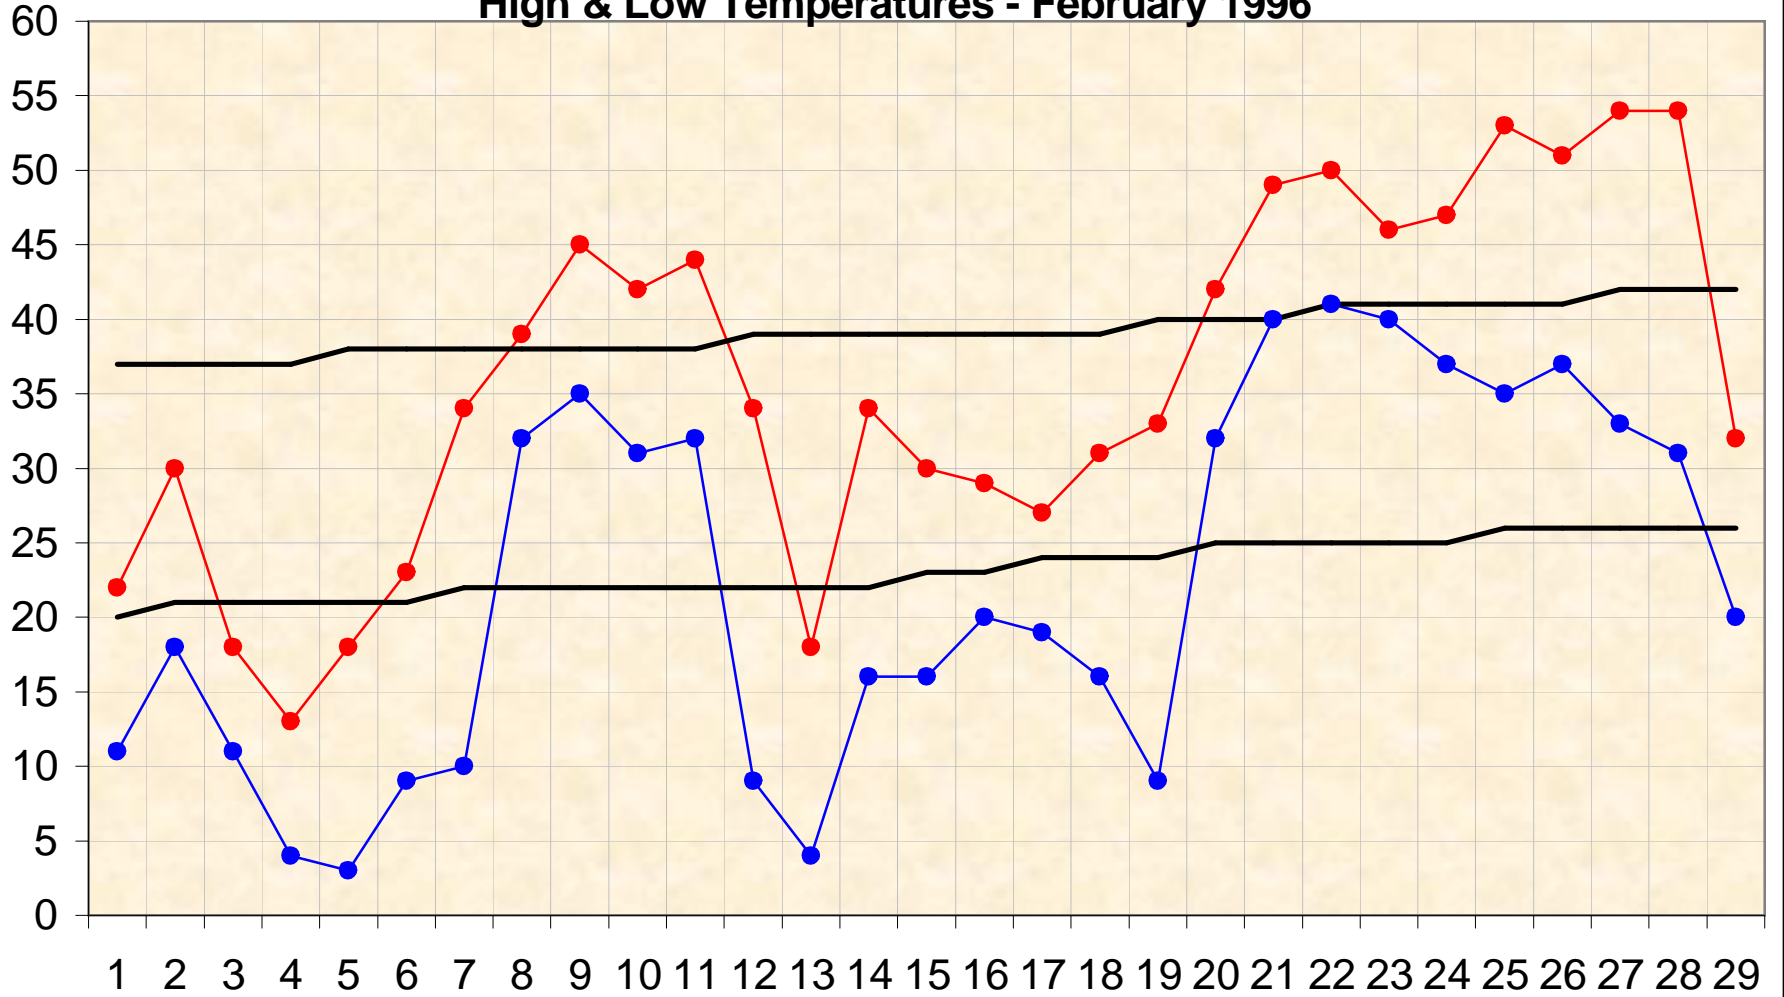

High & Low Temperatures - February 1996

● High ● Low — Norm — Norm