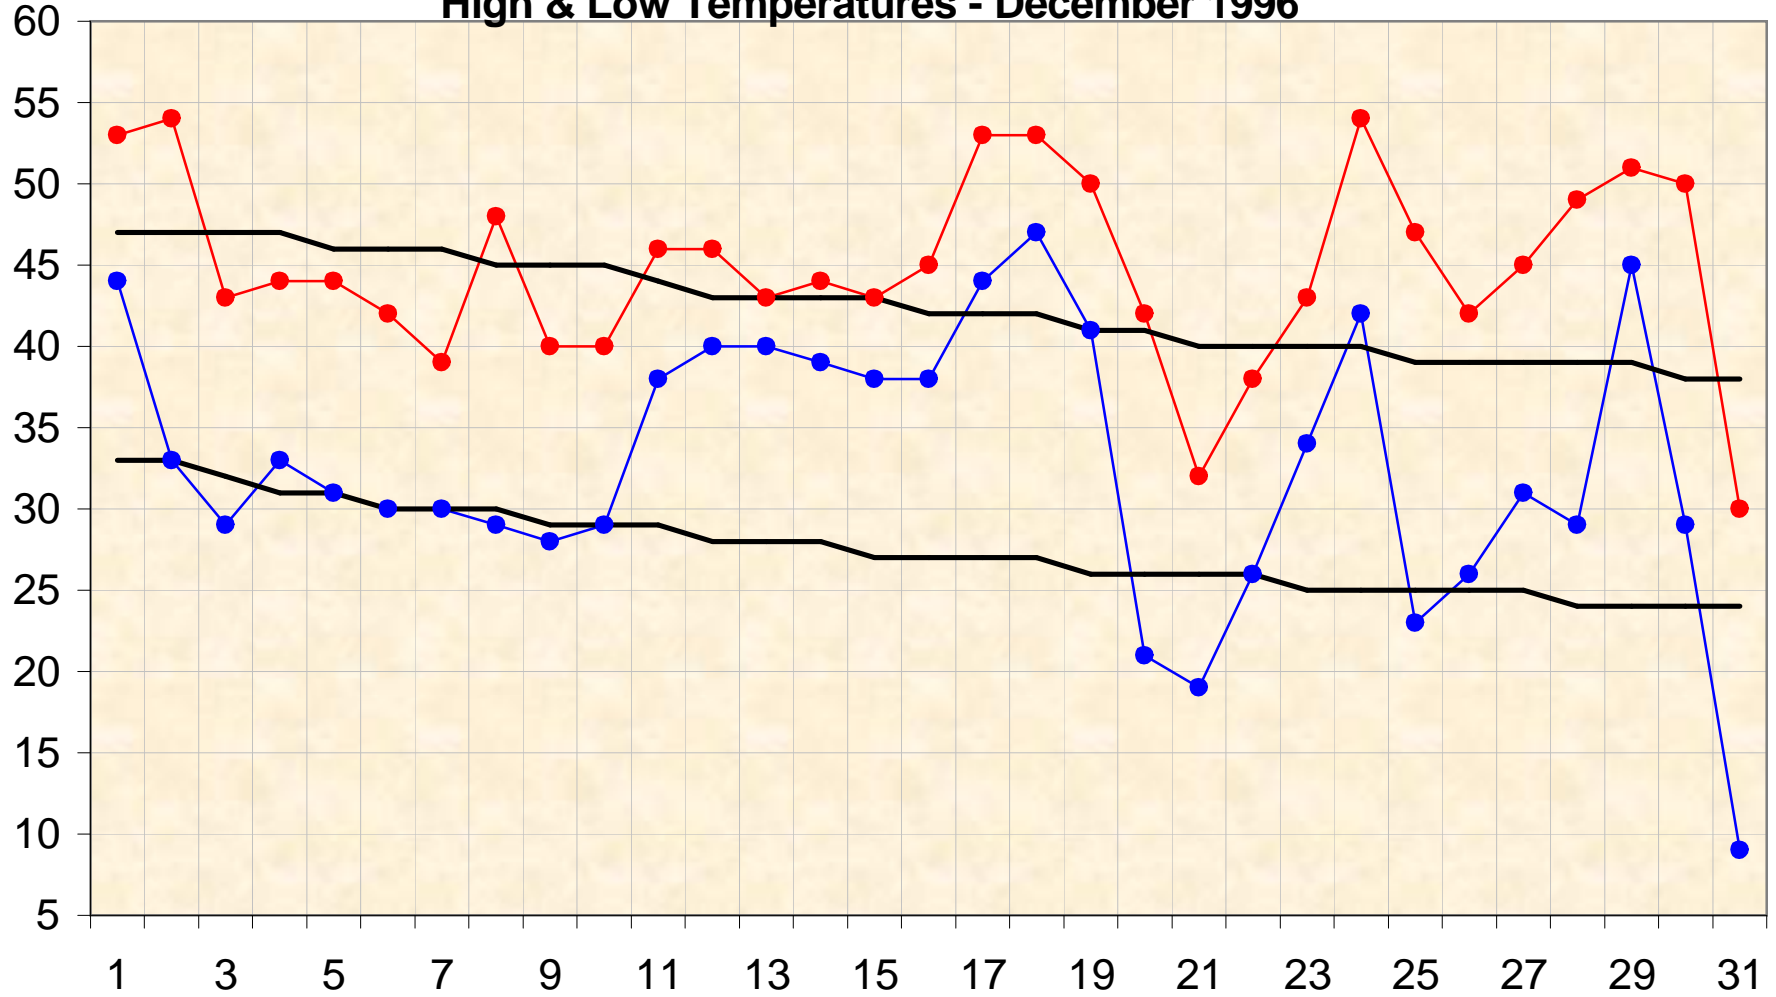

High & Low Temperatures - December 1996

—●— High —●— Low — Norm — Norm