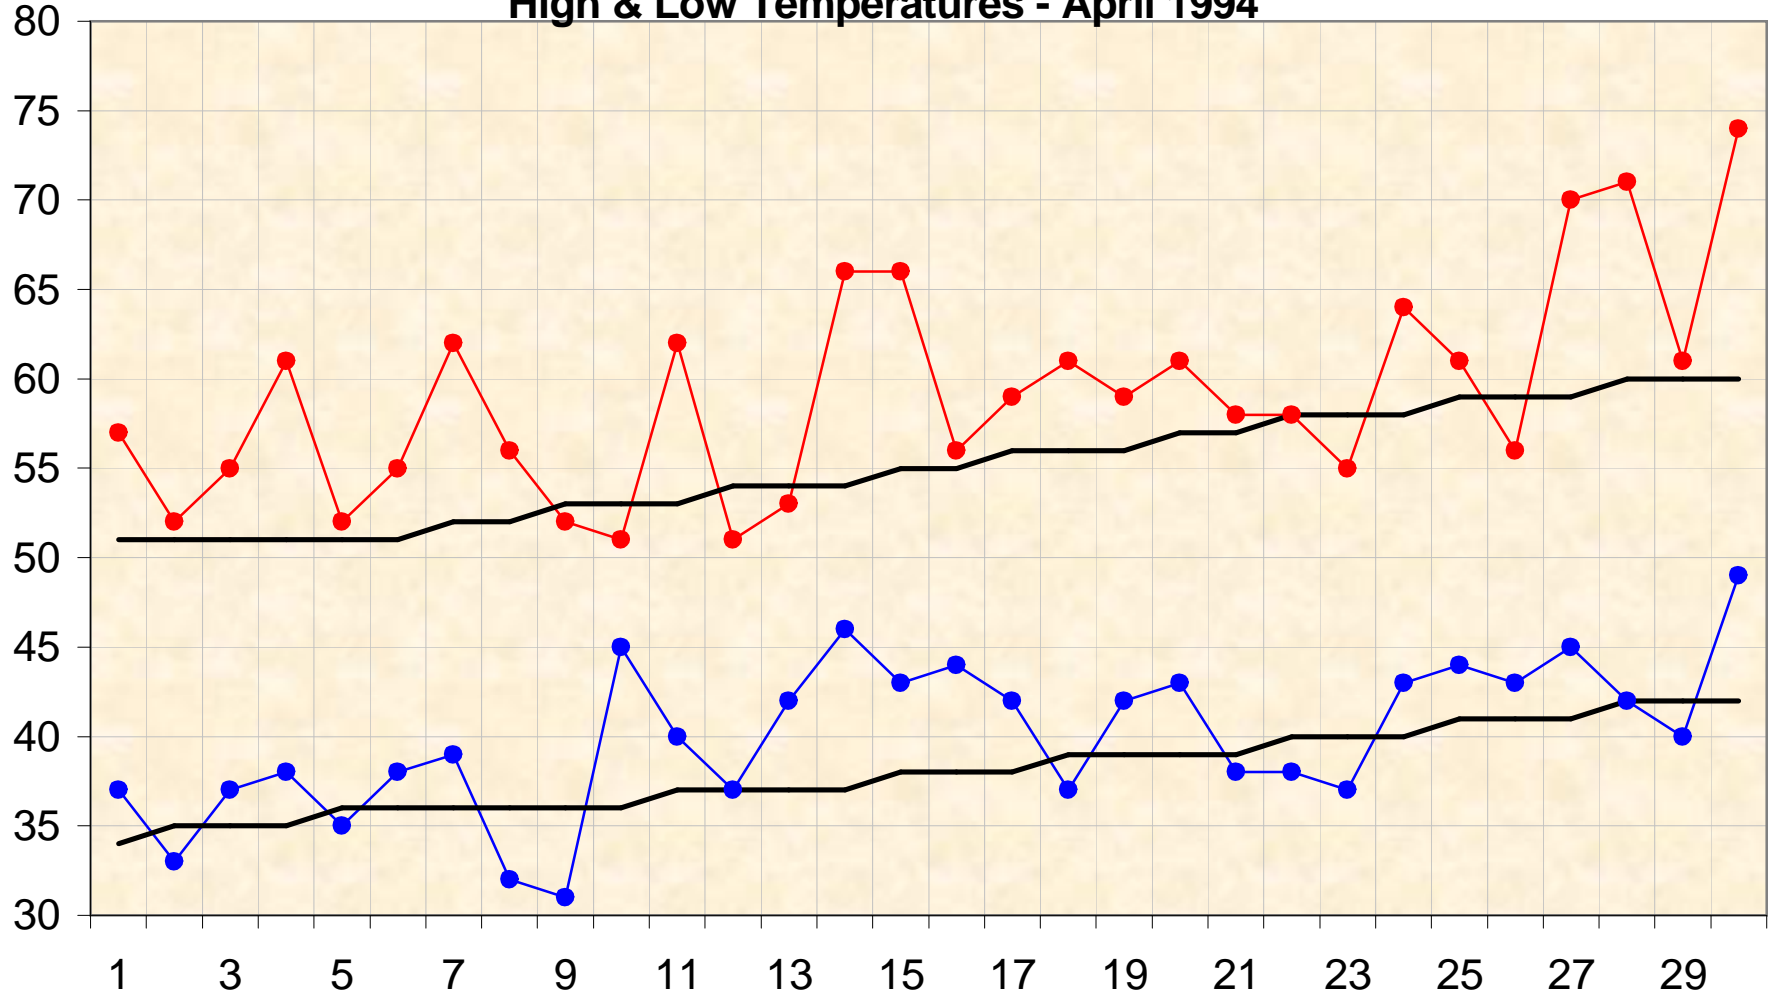

High & Low Temperatures - April 1994

● High ● Low — Norm — Norm