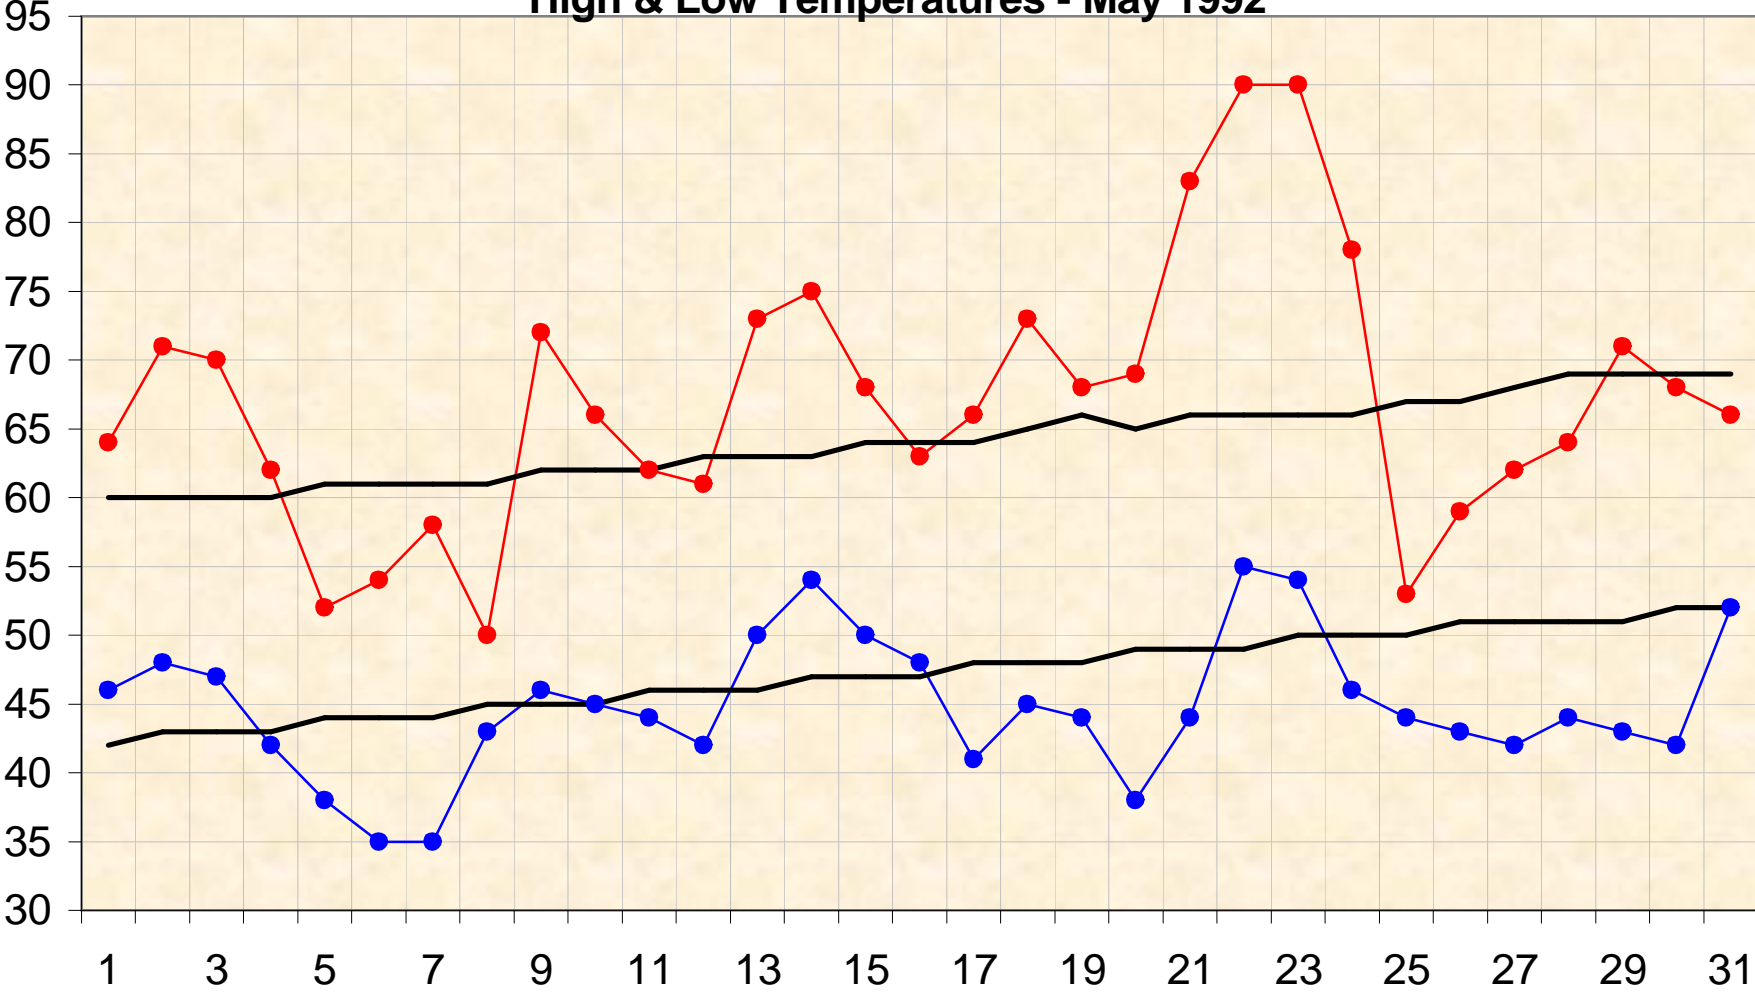

High & Low Temperatures - May 1992

● High ● Low — Norm — Norm