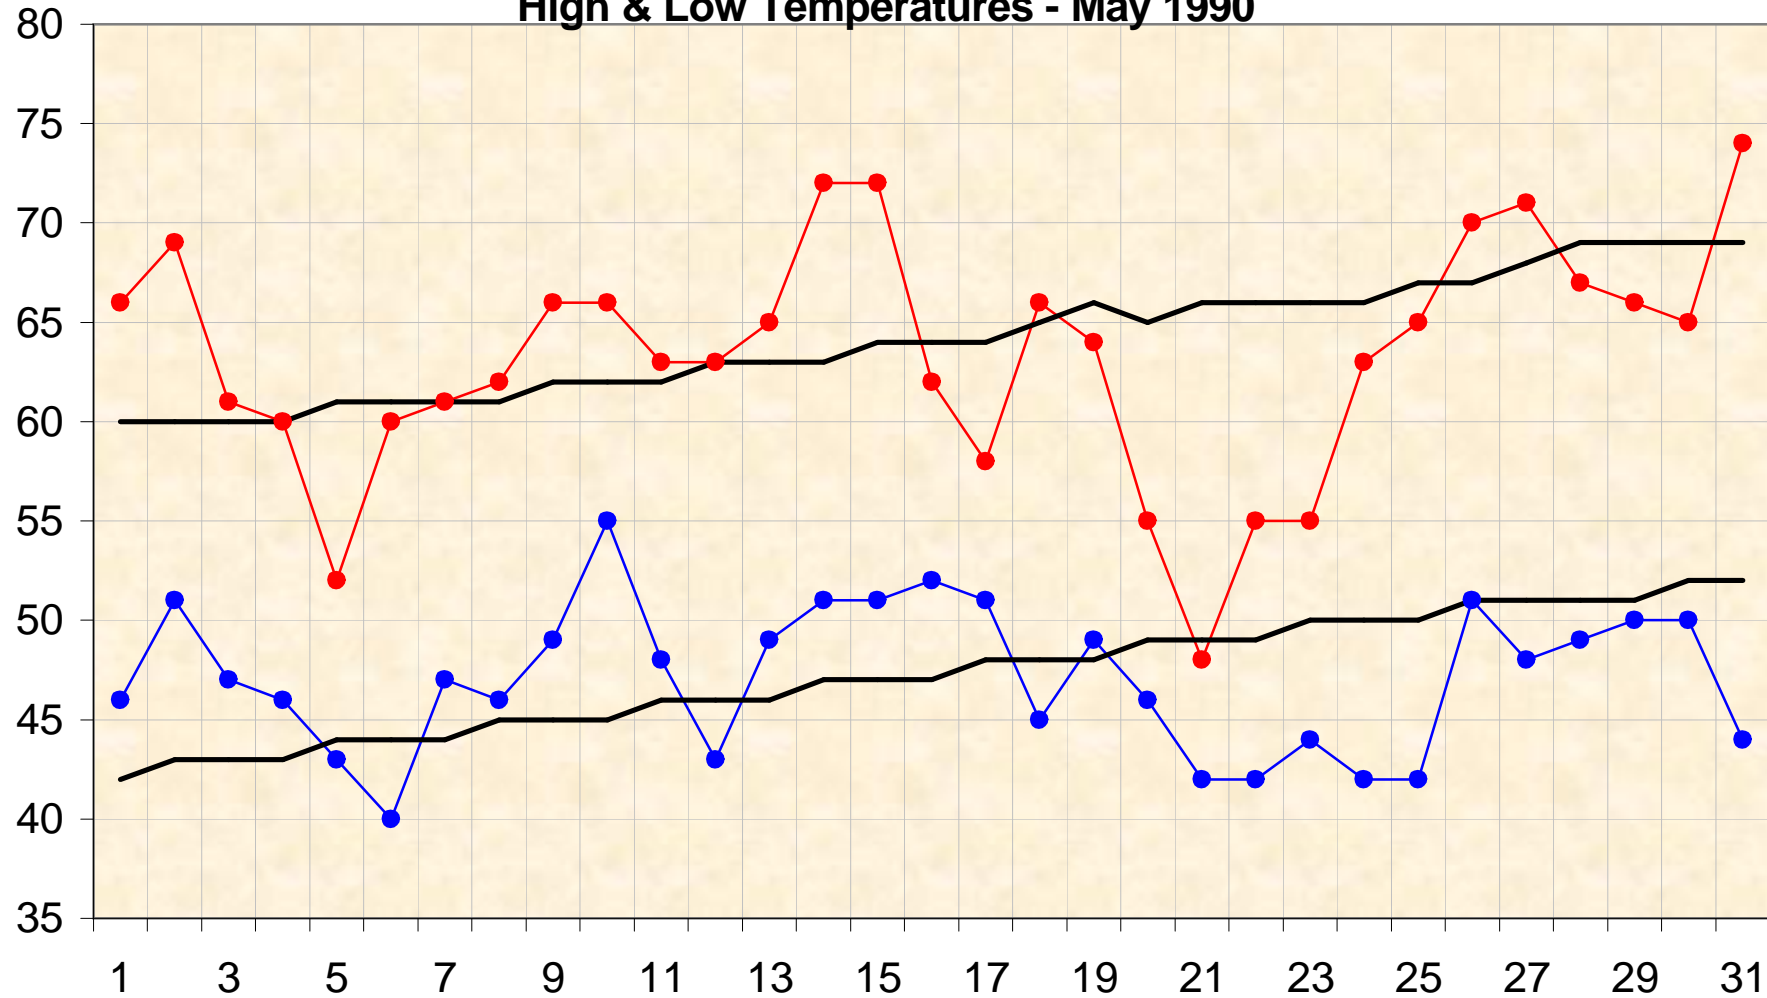

### High & Low Temperatures - May 1990

● High ● Low — Norm — Norm