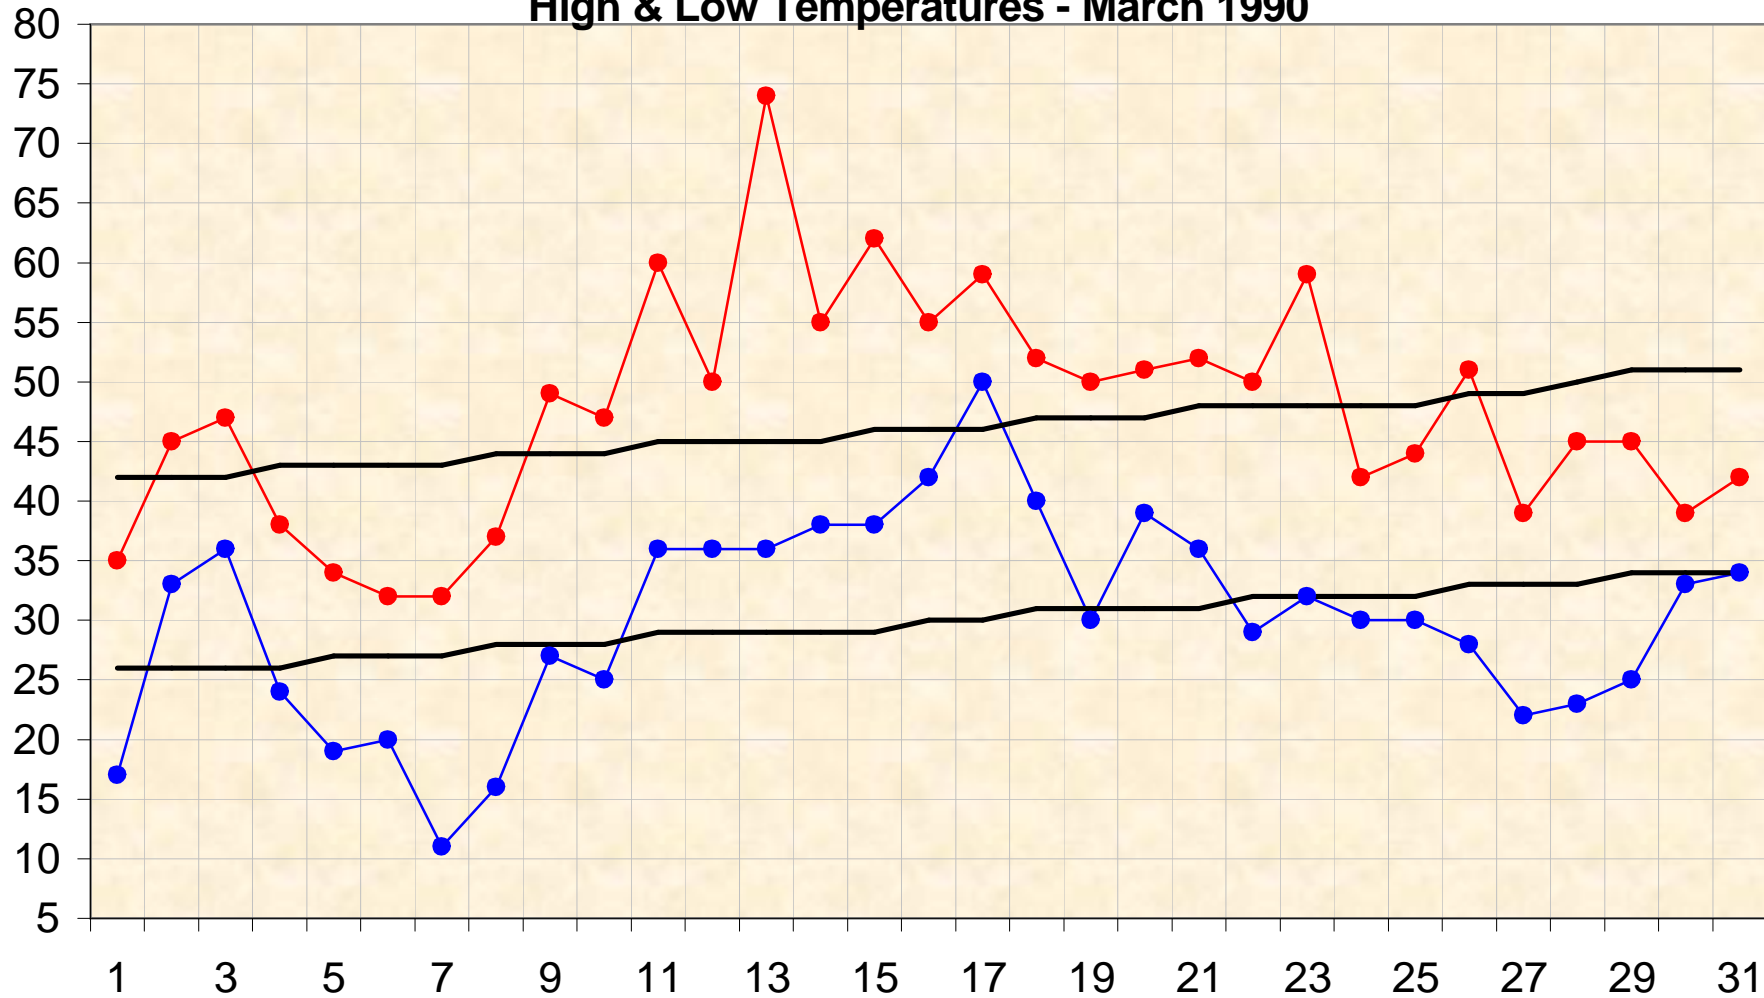

### High & Low Temperatures - March 1990

● High ● Low — Norm — Norm