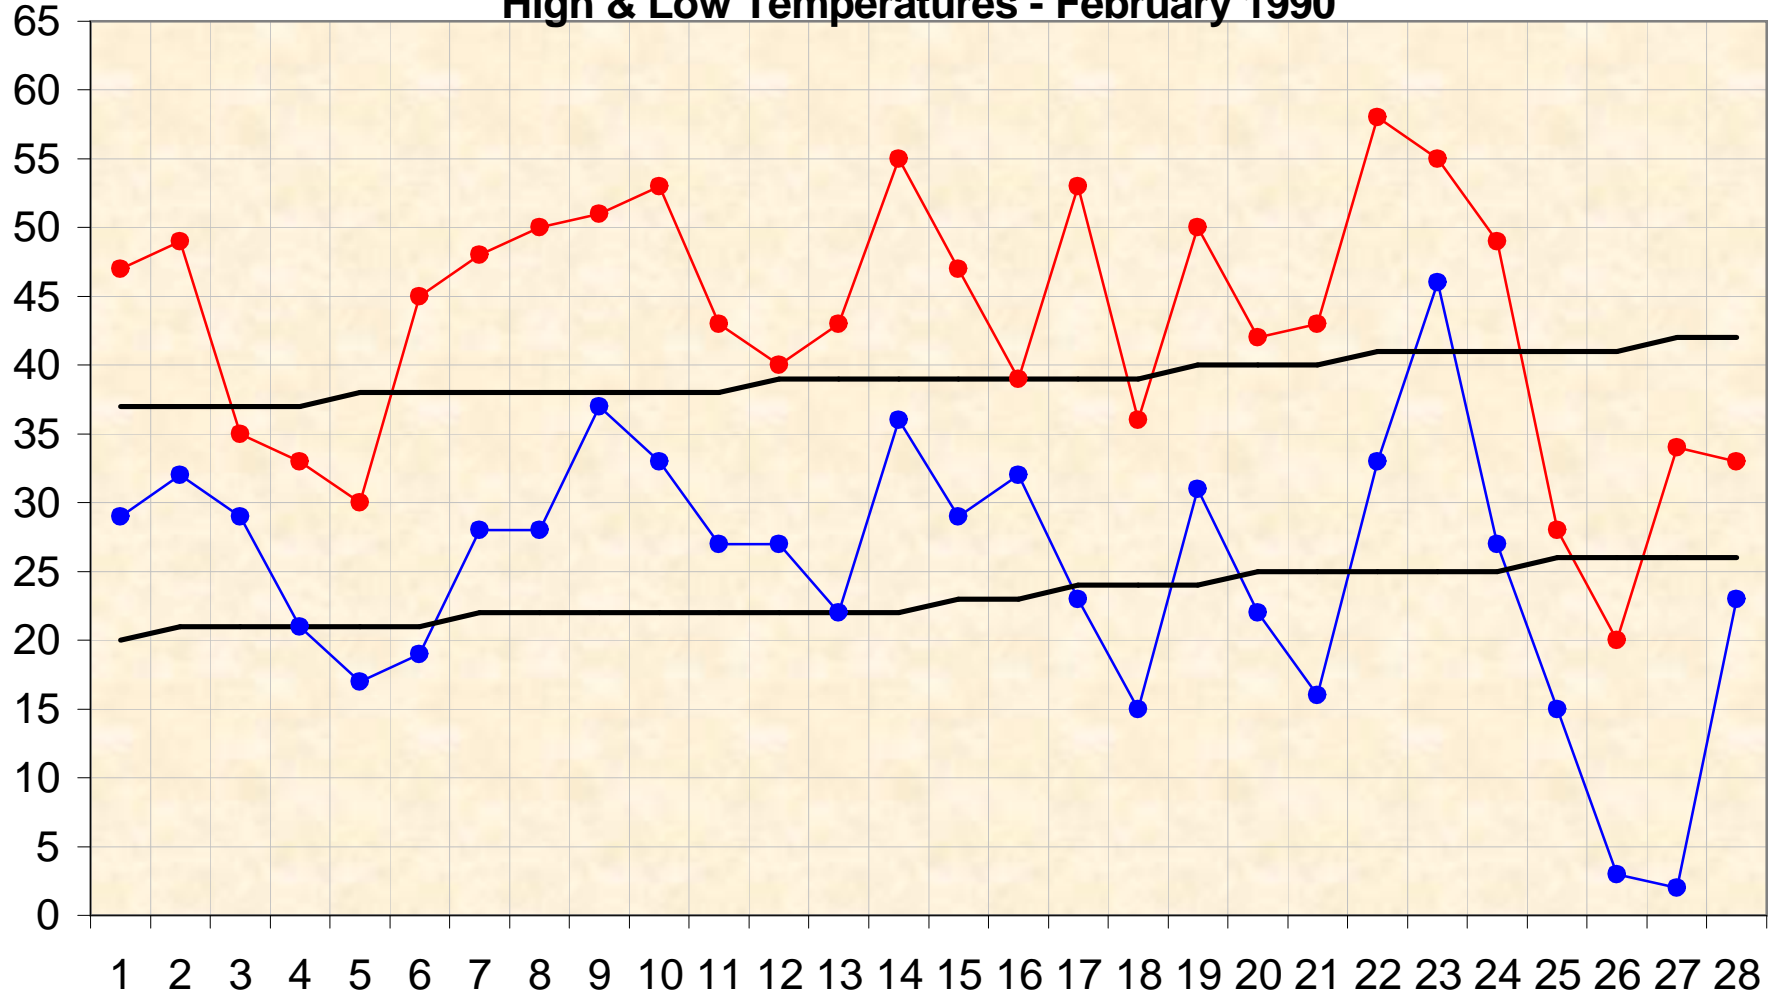

High & Low Temperatures - February 1990

● High ● Low — Norm — Norm