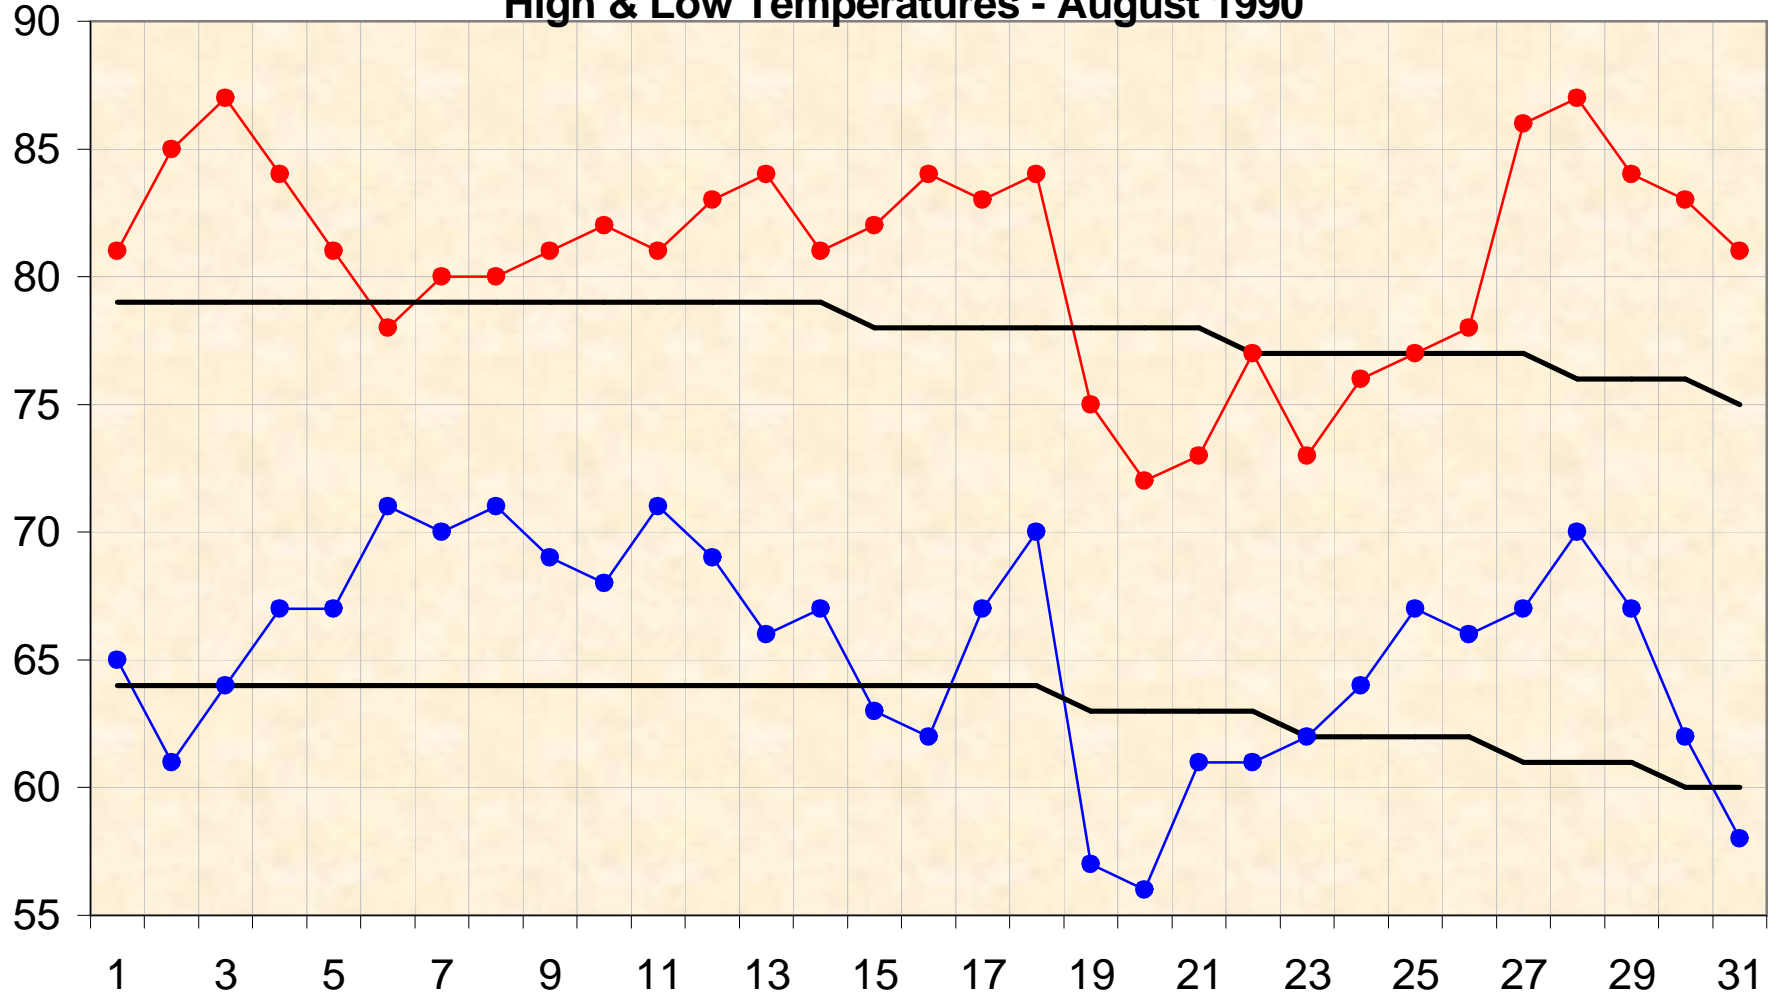

High & Low Temperatures - August 1990

● High ● Low — Norm — Norm