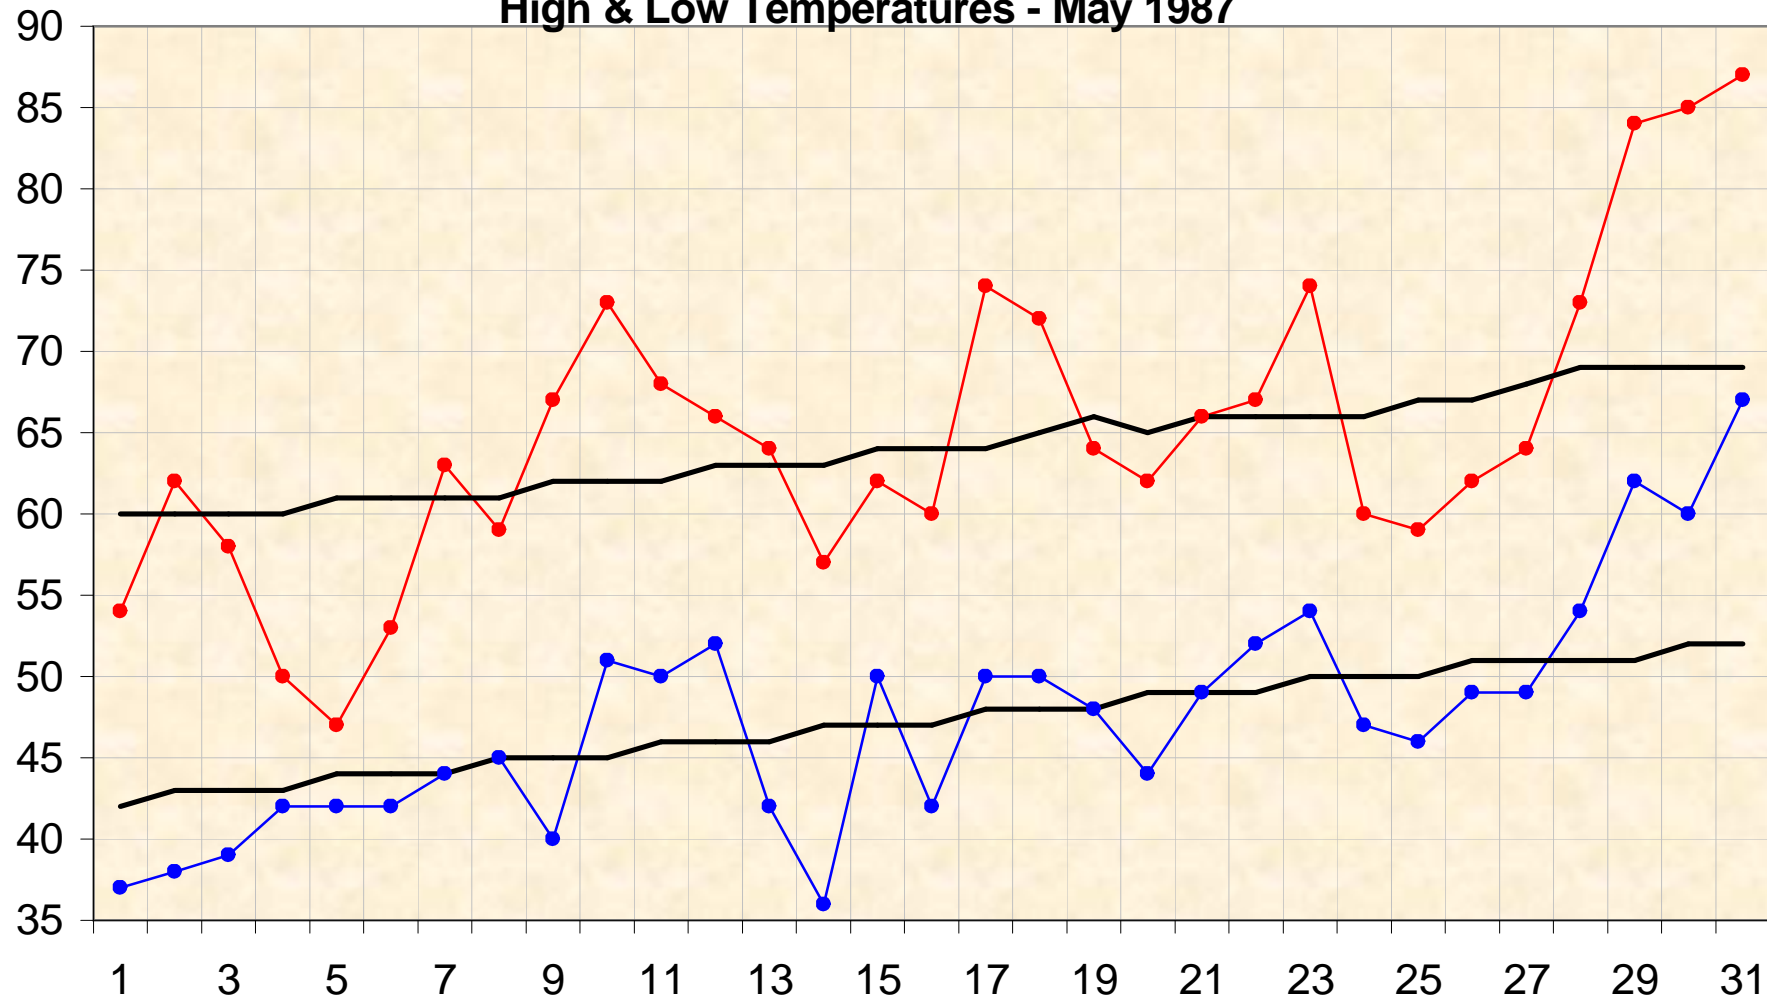

High & Low Temperatures - May 1987

● High ● Low — Norm — Norm