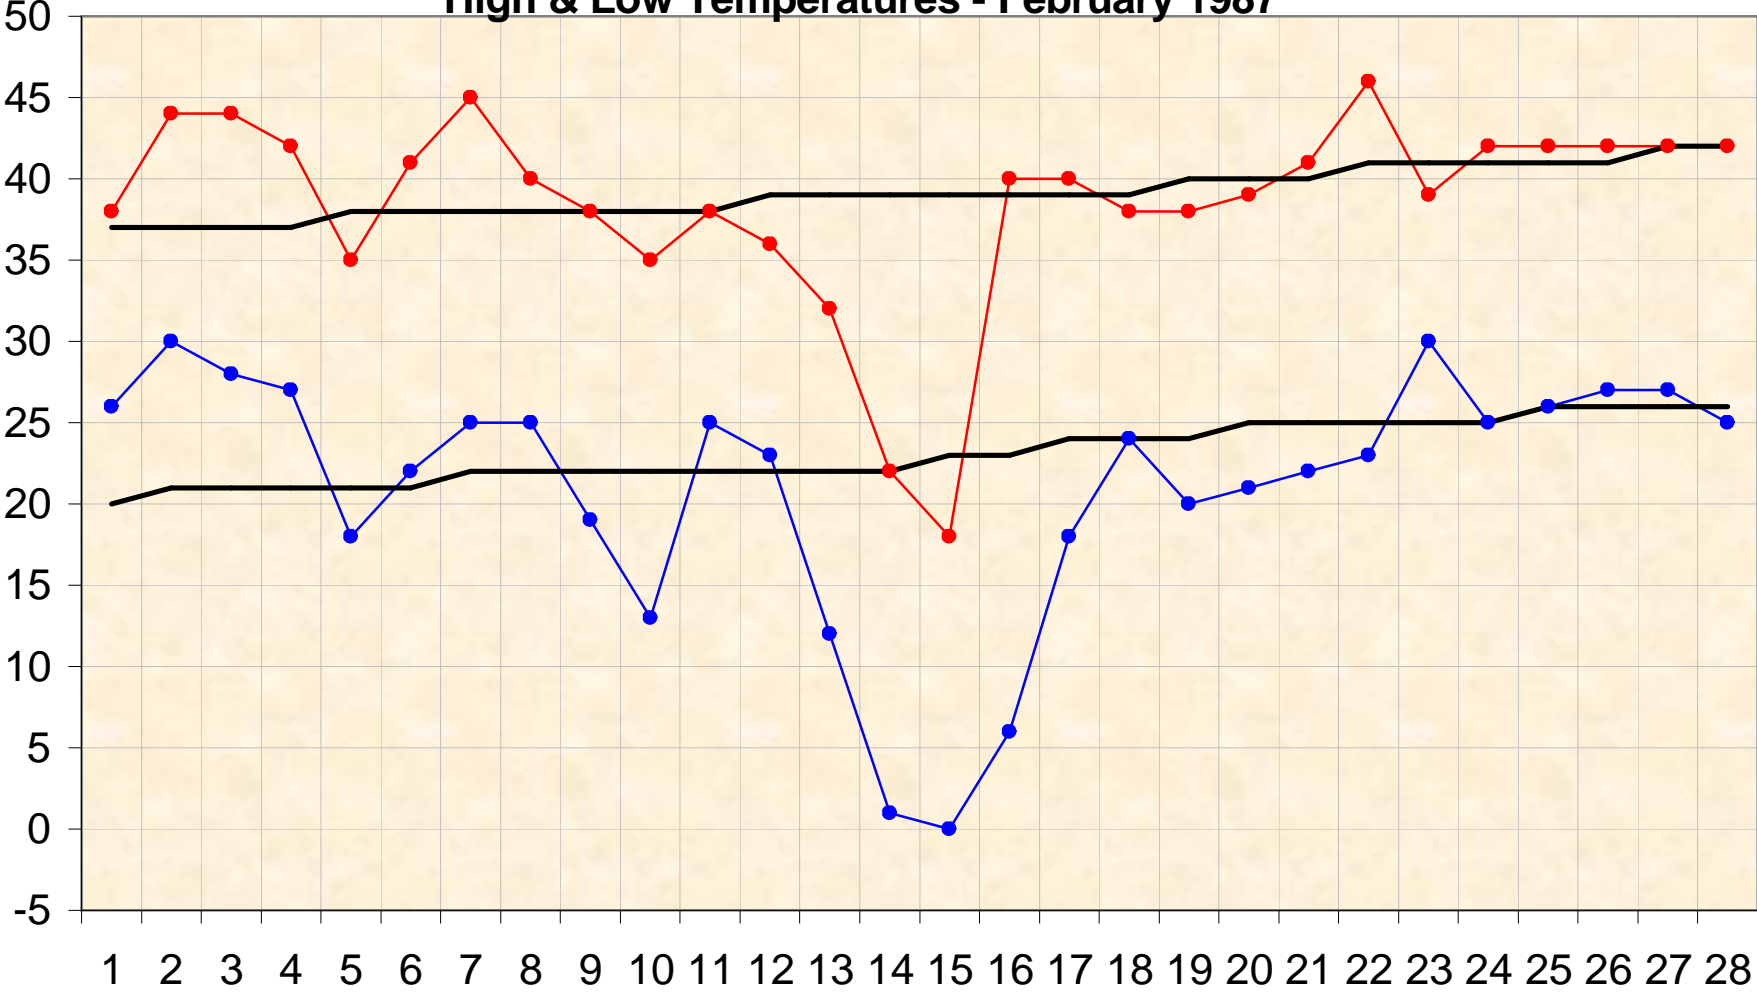

High & Low Temperatures - February 1987

● High ● Low — Norm — Norm