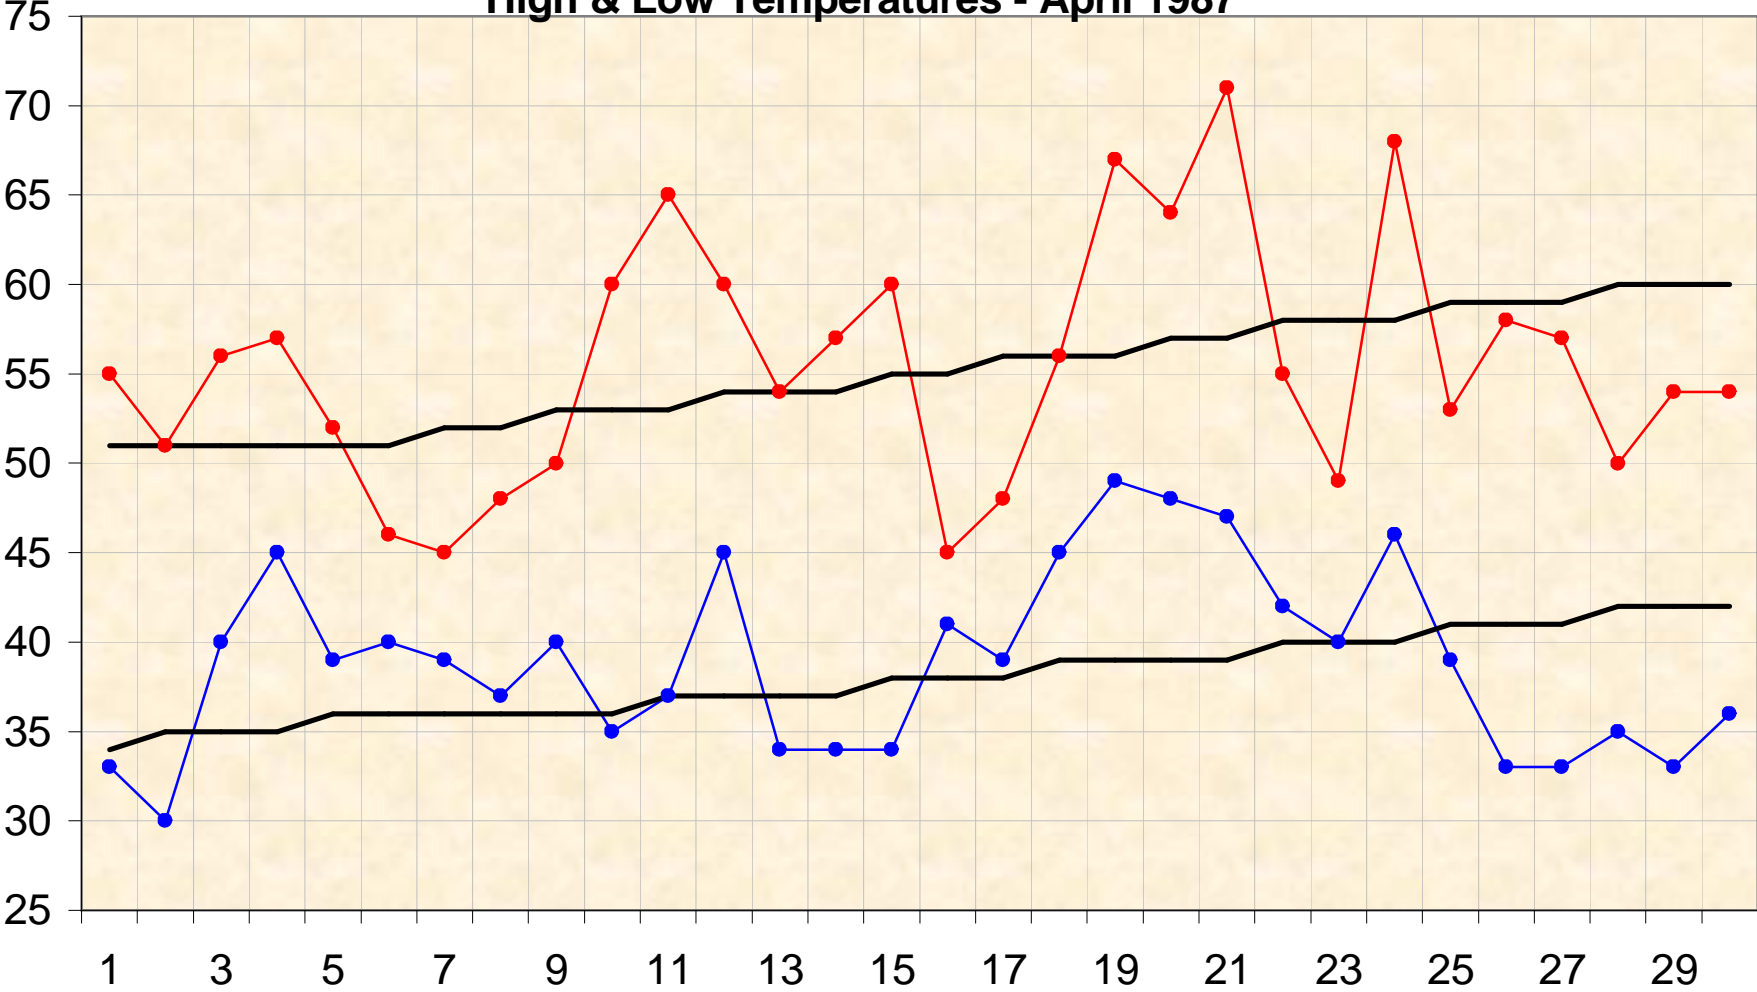

High & Low Temperatures - April 1987

● High ● Low — Norm — Norm