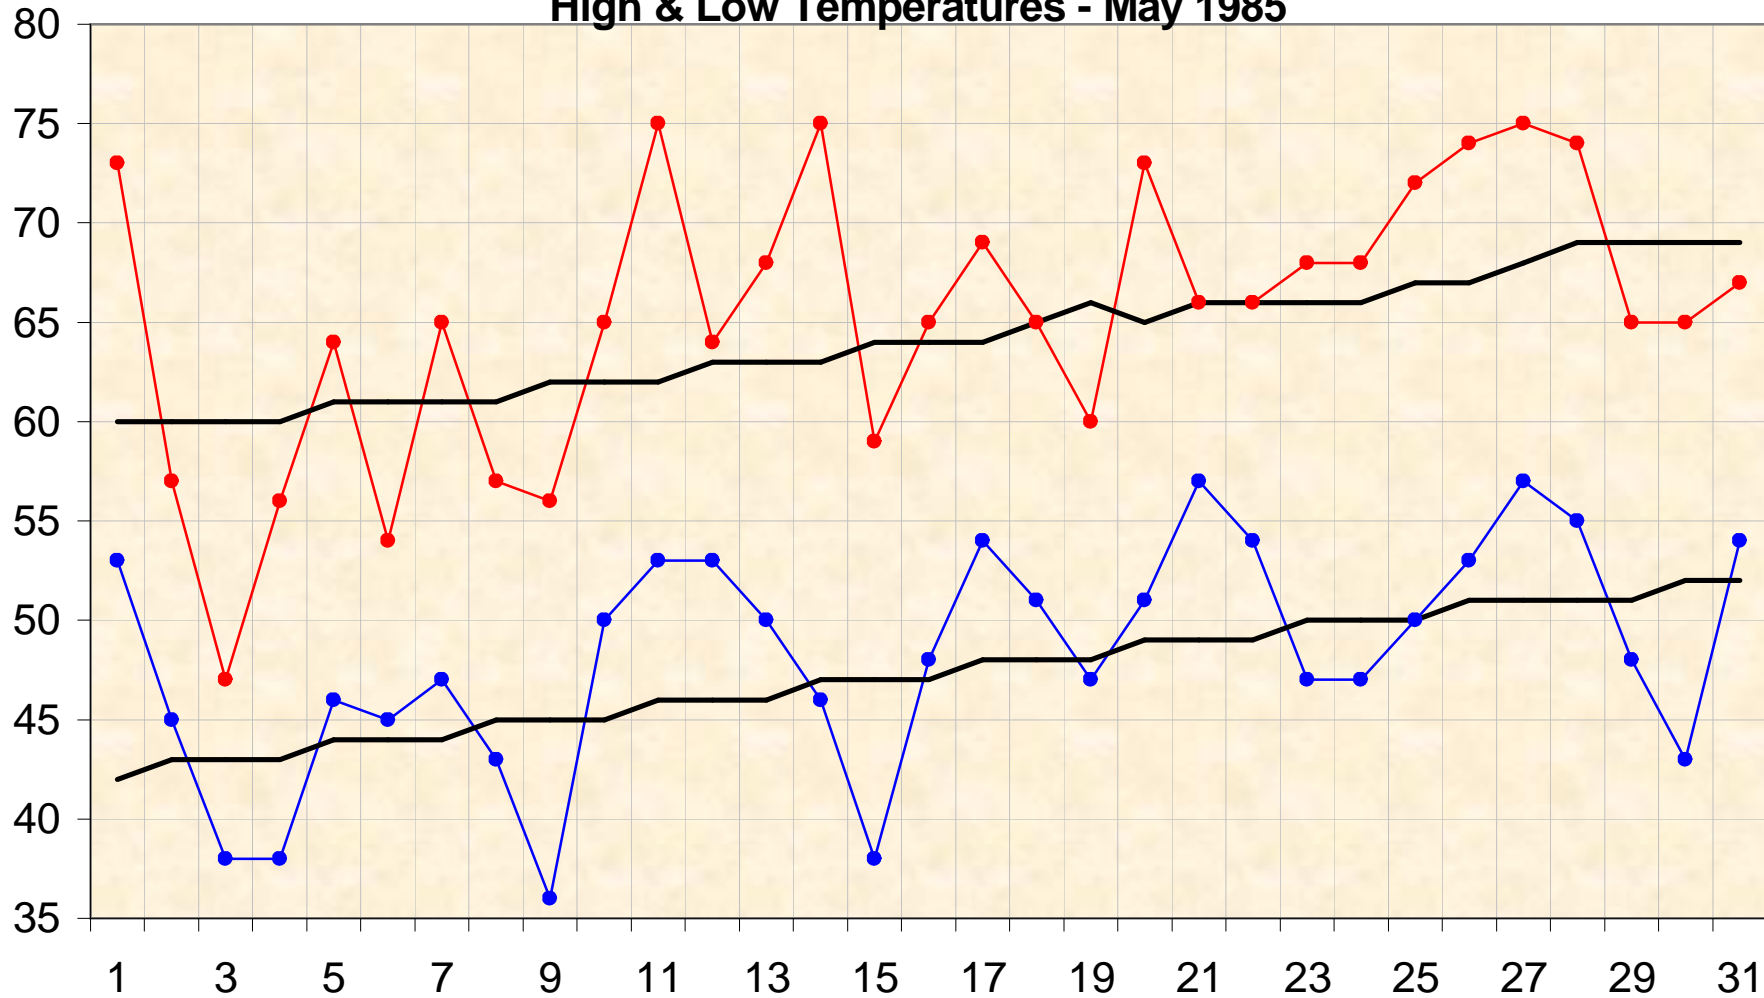

High & Low Temperatures - May 1985

● High ● Low — Norm — Norm