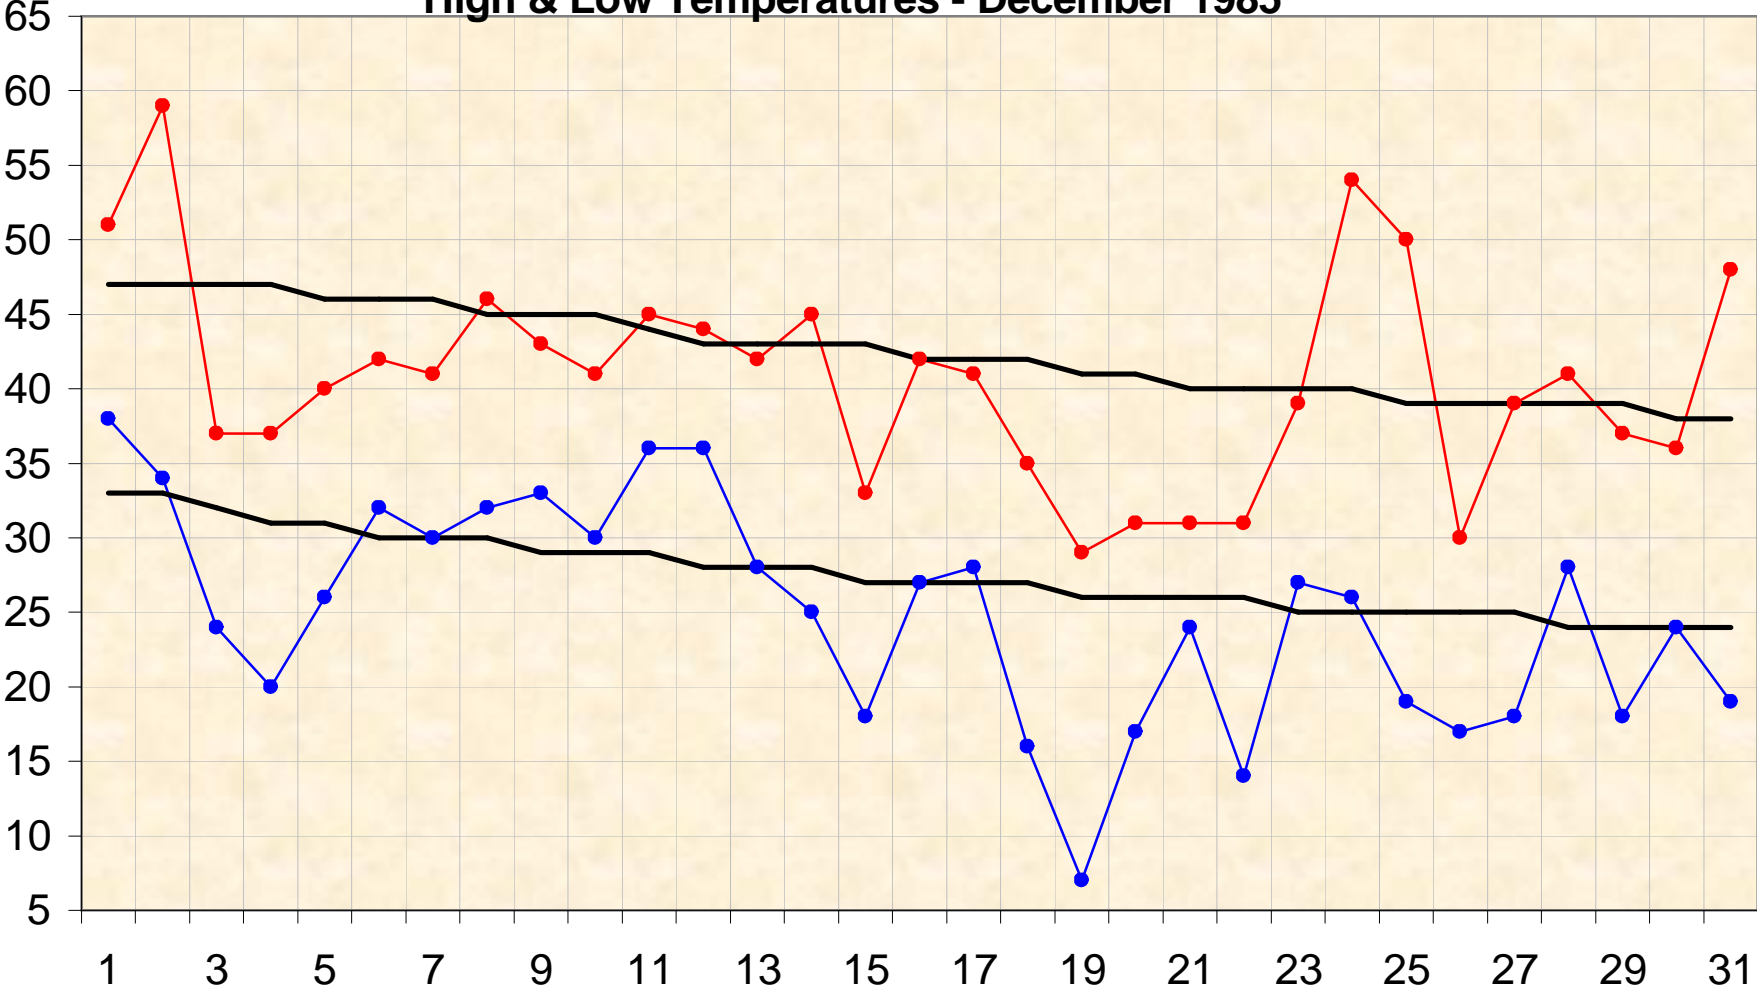

High & Low Temperatures - December 1985

● High ● Low — Norm — Norm