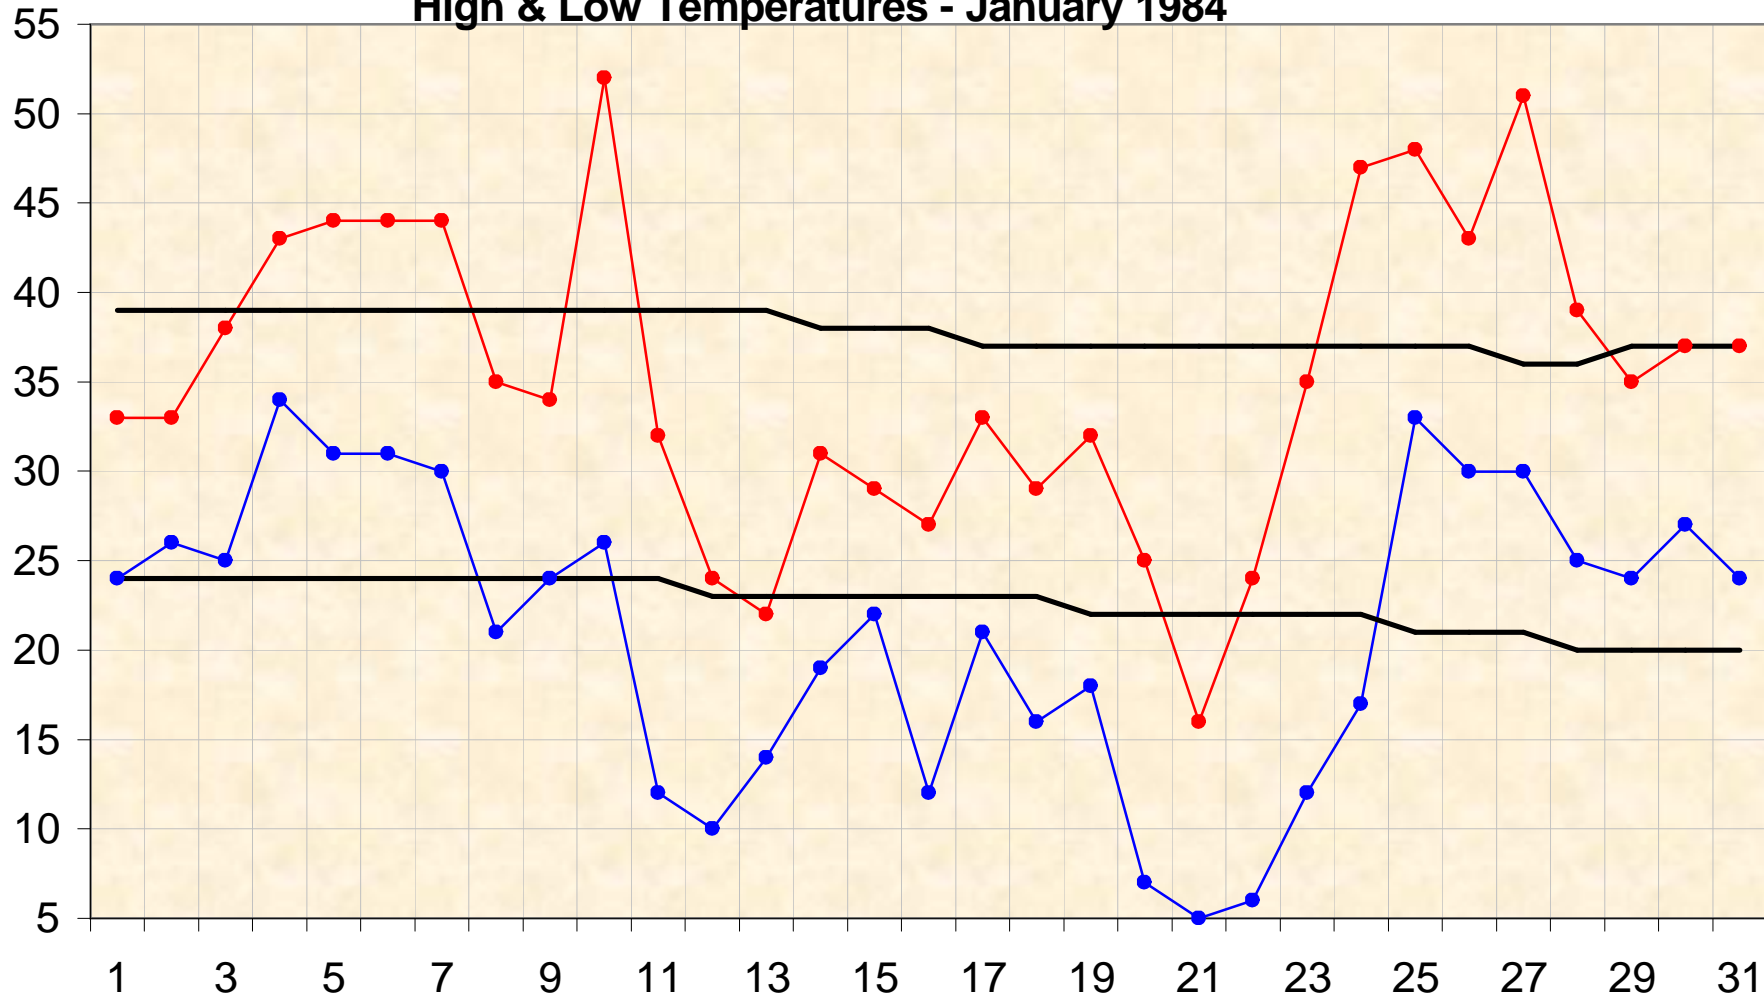

### High & Low Temperatures - January 1984

● High ● Low — Norm — Norm