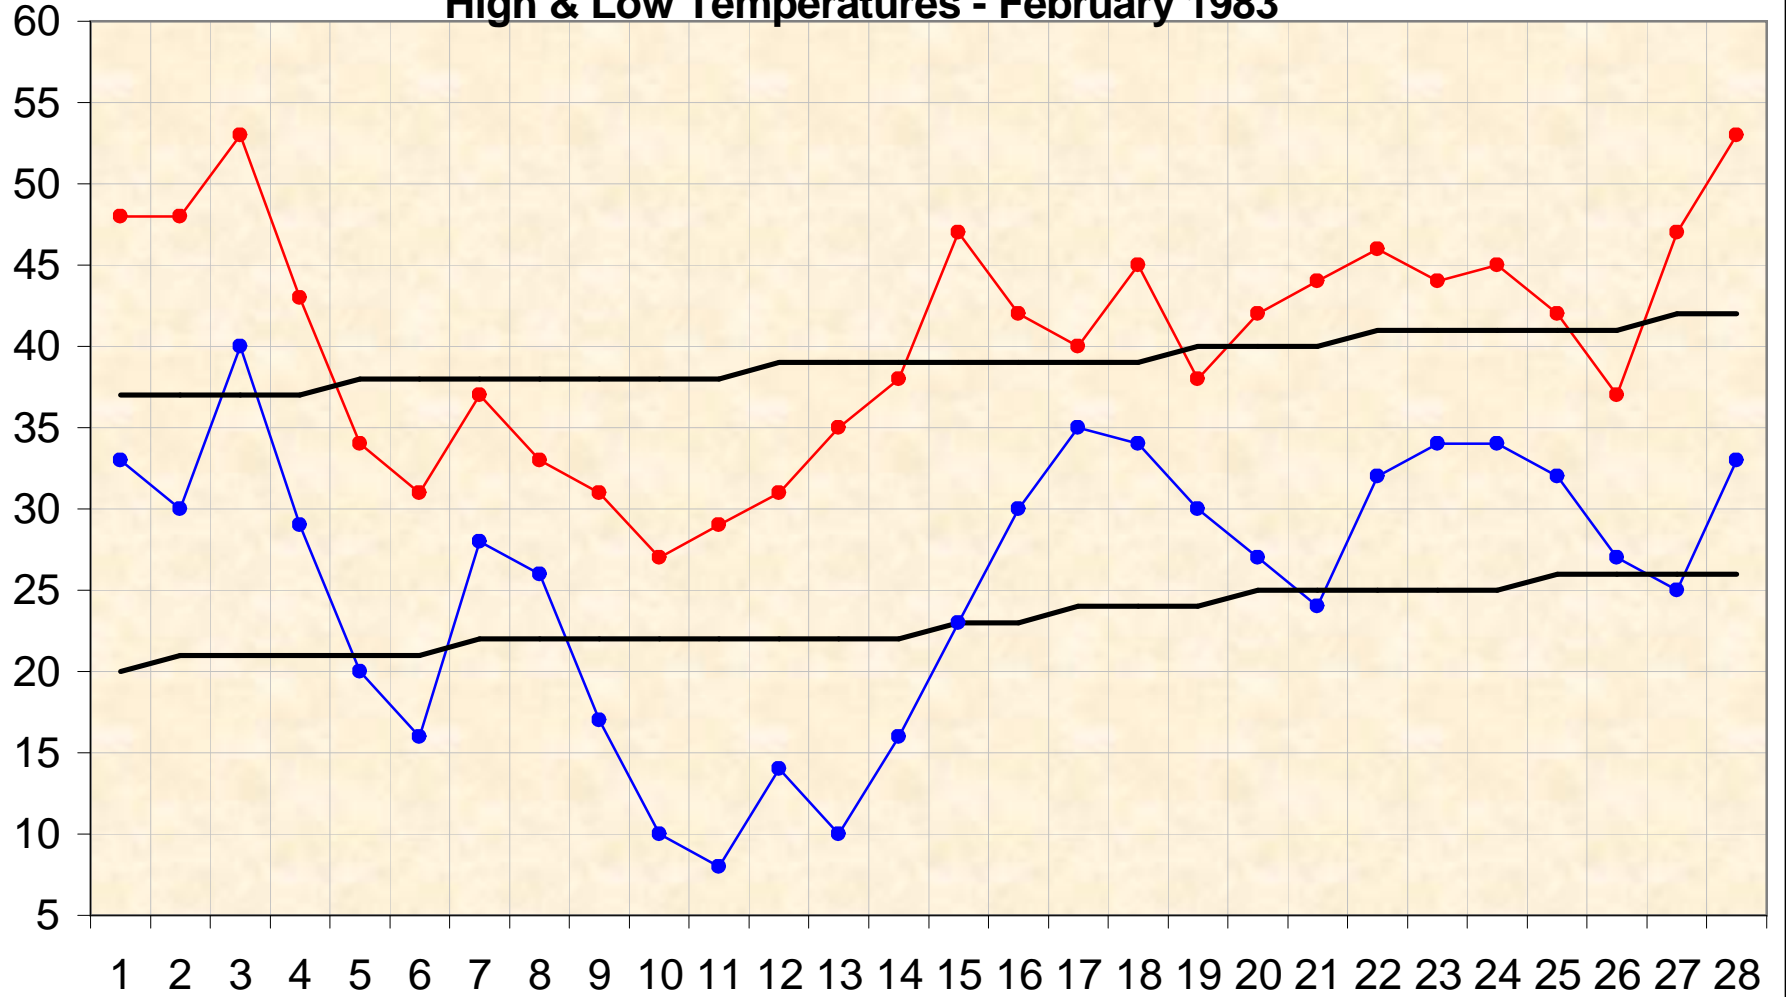

High & Low Temperatures - February 1983

● High ● Low — Norm — Norm