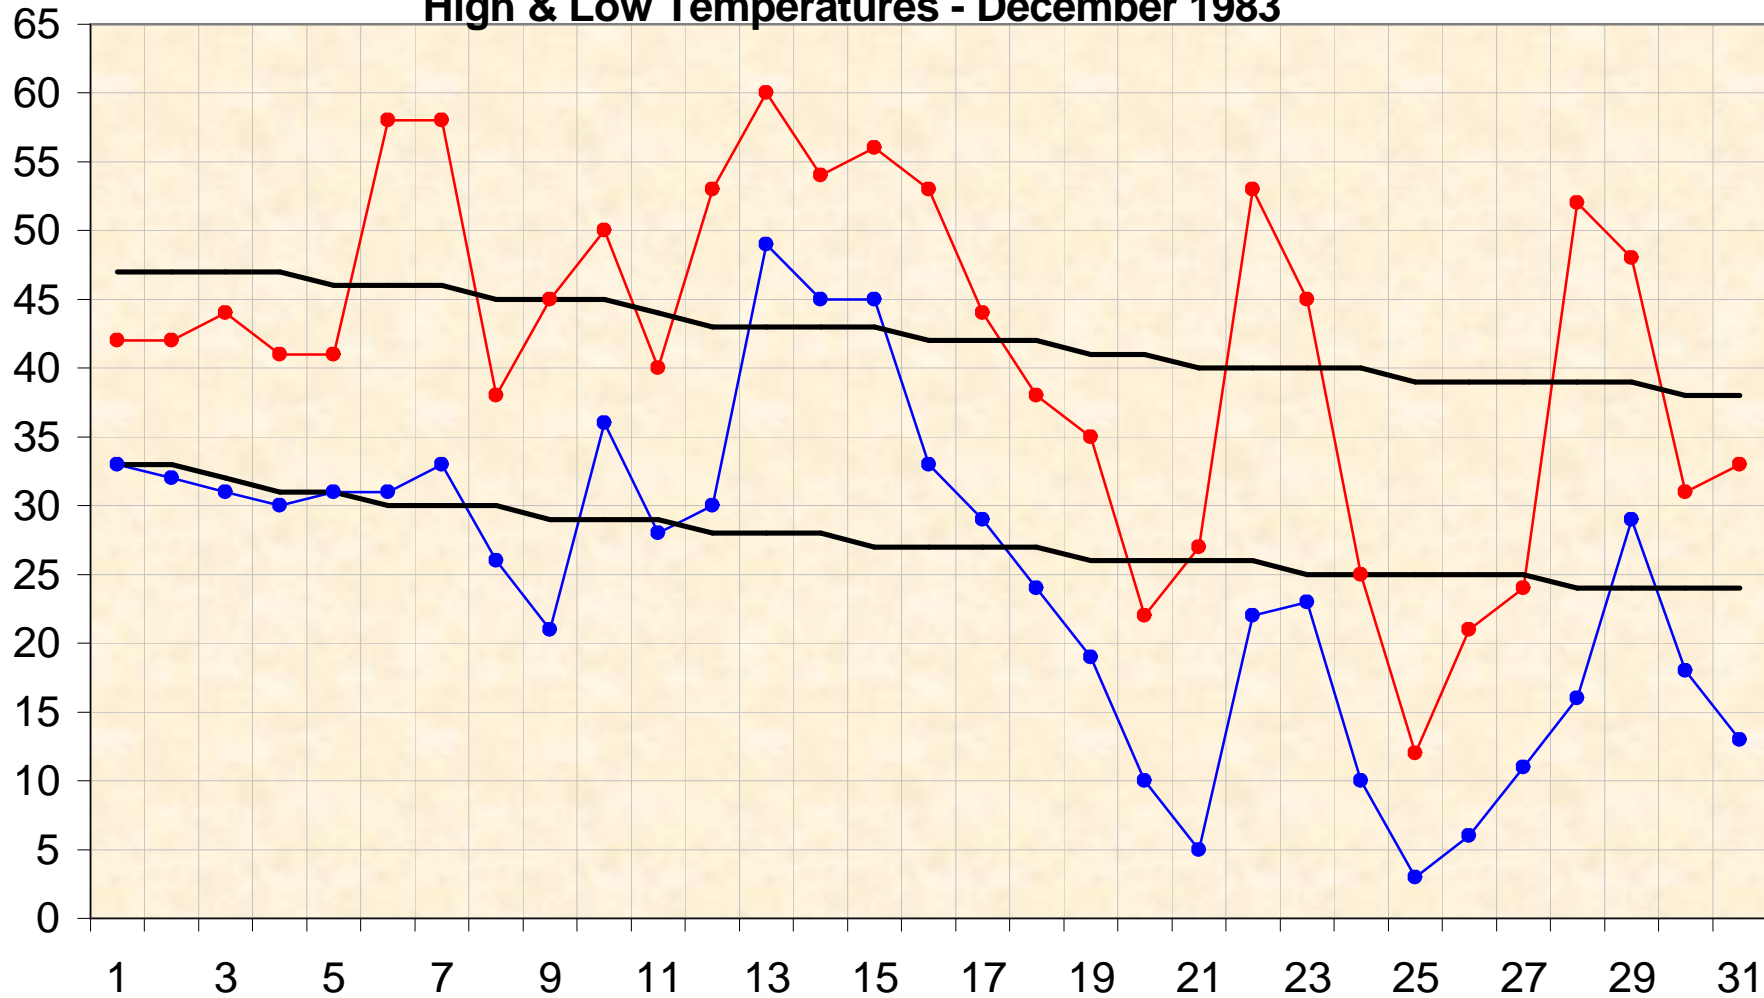

High & Low Temperatures - December 1983

● High ● Low — Norm — Norm