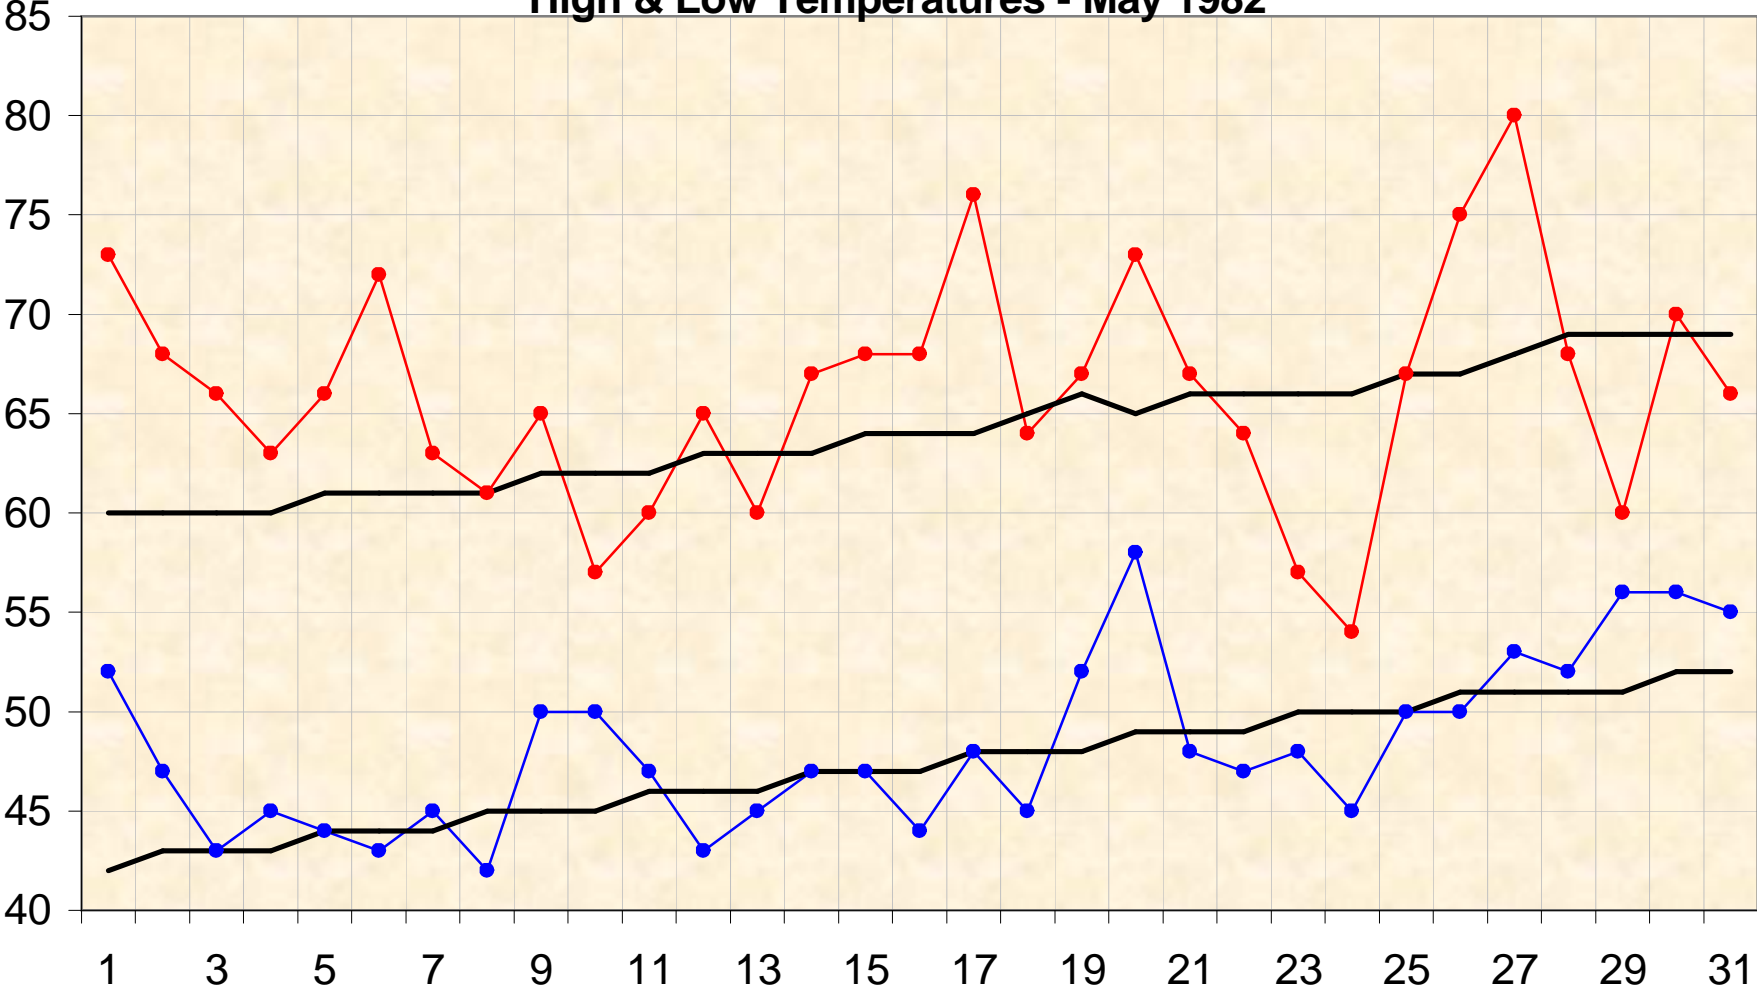

High & Low Temperatures - May 1982

● High ● Low — Norm — Norm