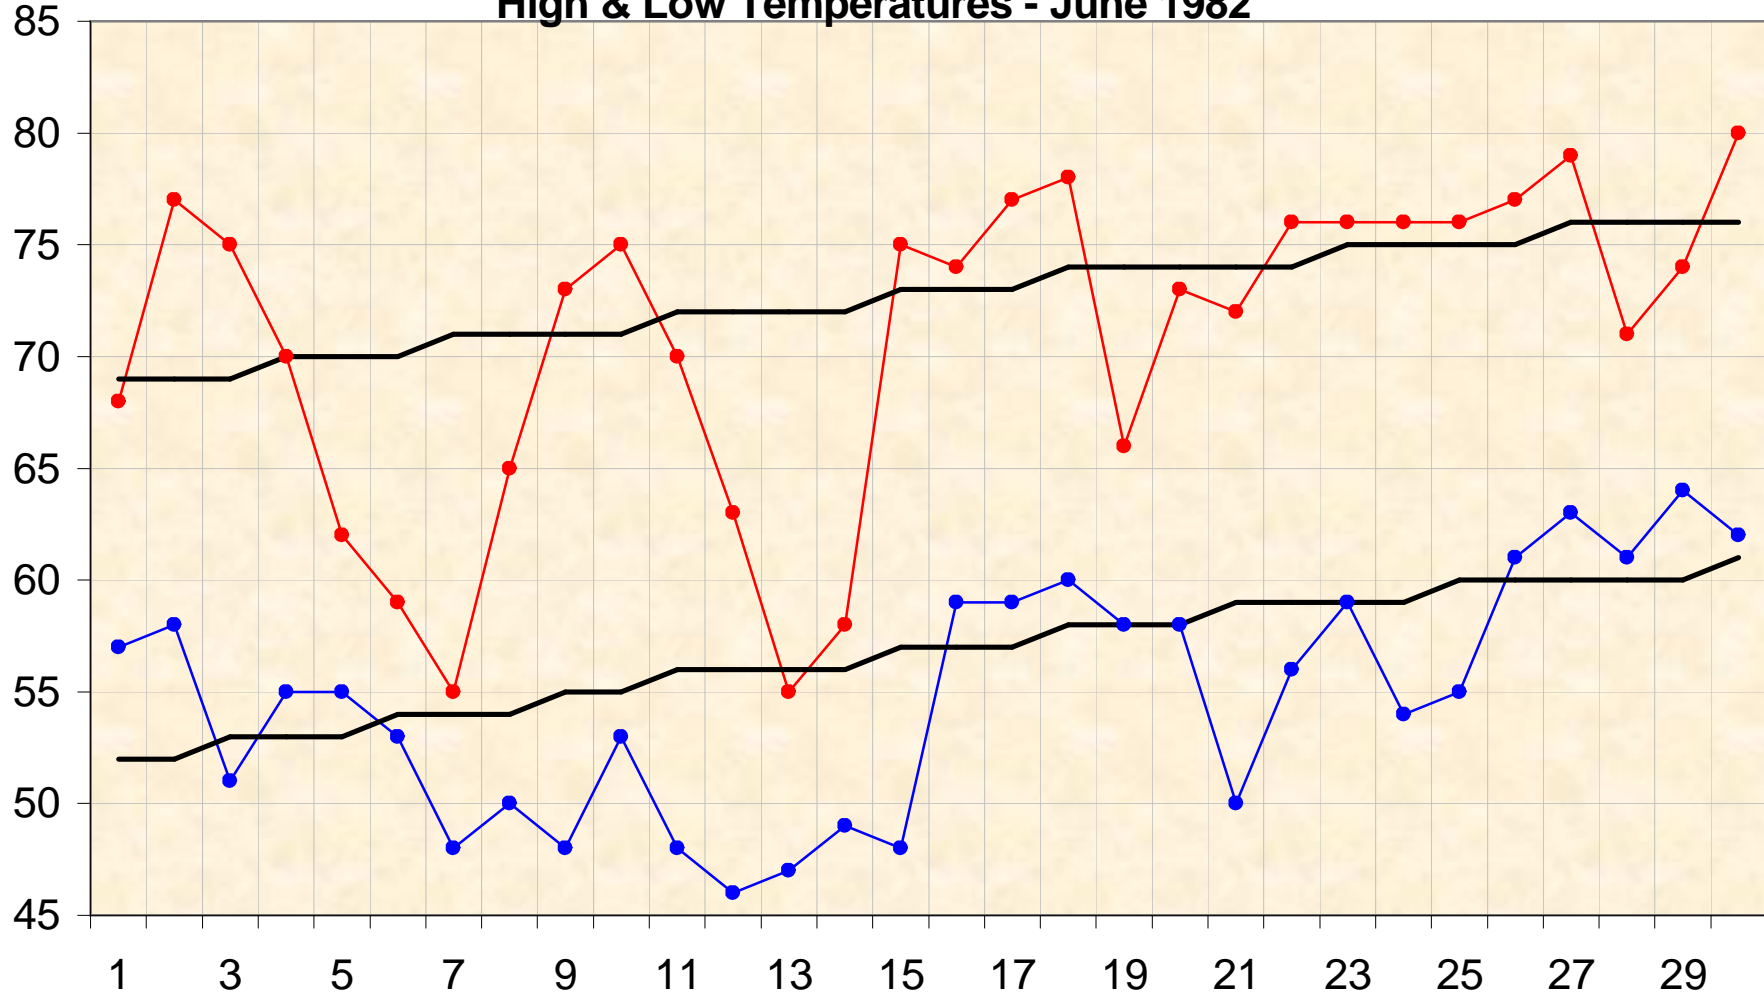

High & Low Temperatures - June 1982

● High ● Low — Norm — Norm