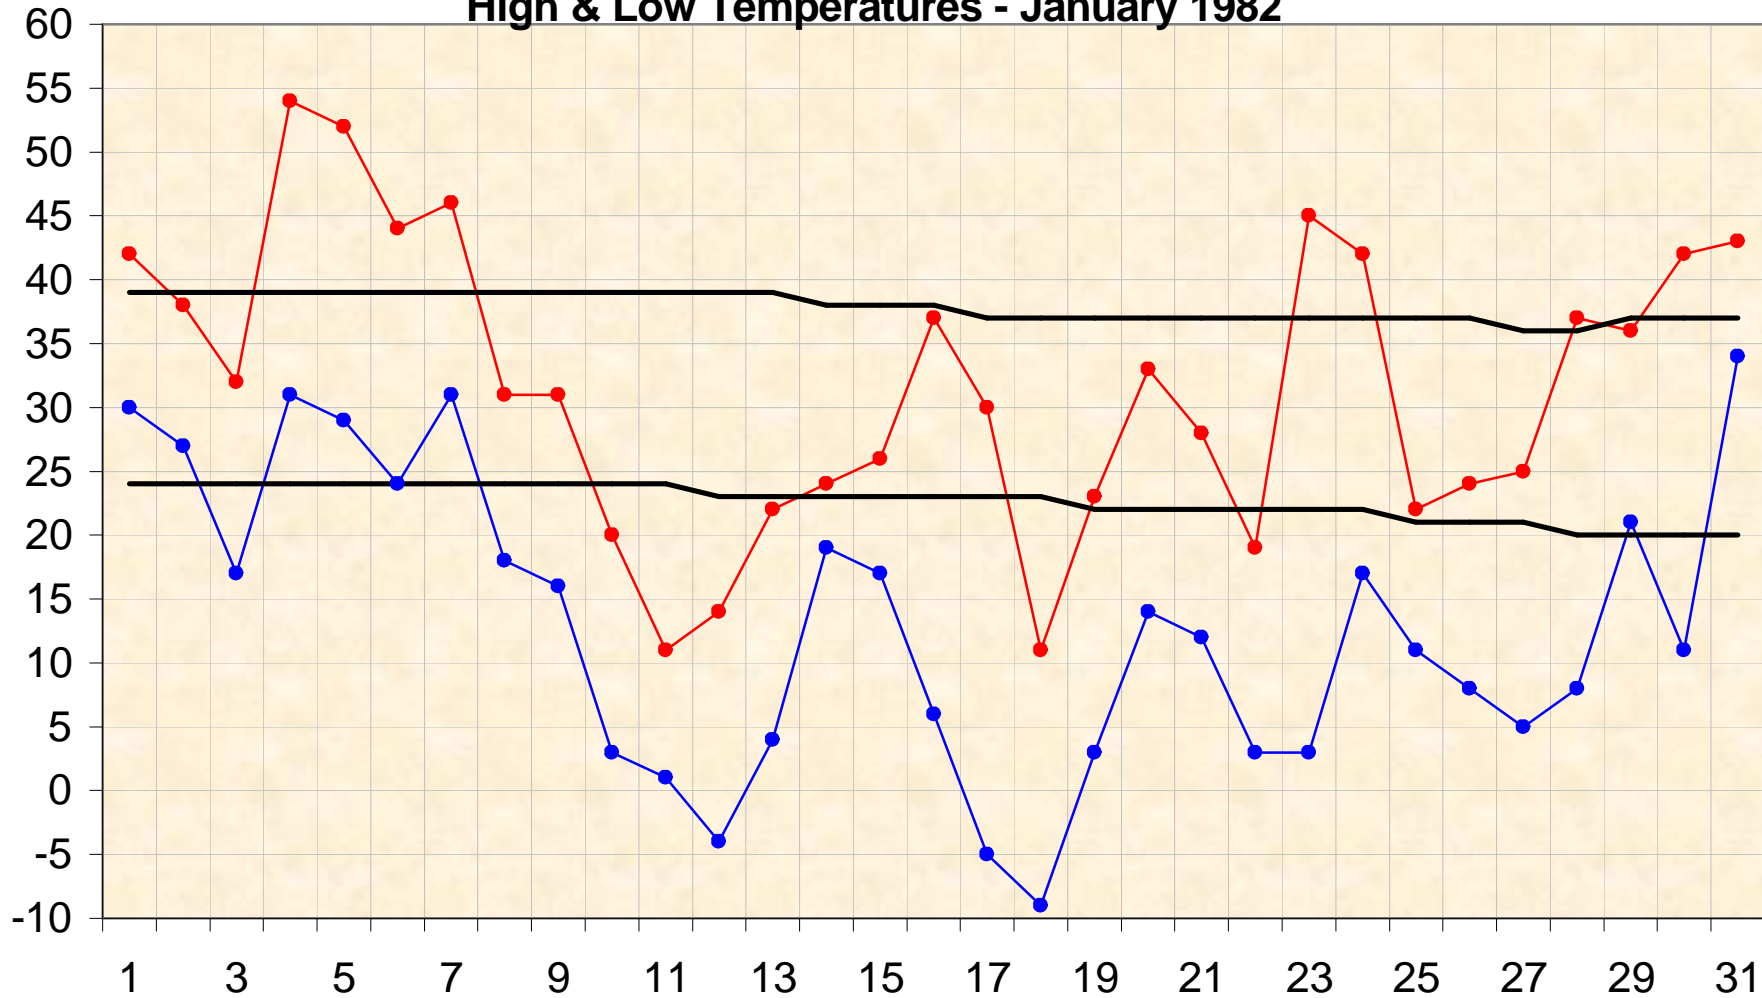

High & Low Temperatures - January 1982

● High ● Low — Norm — Norm