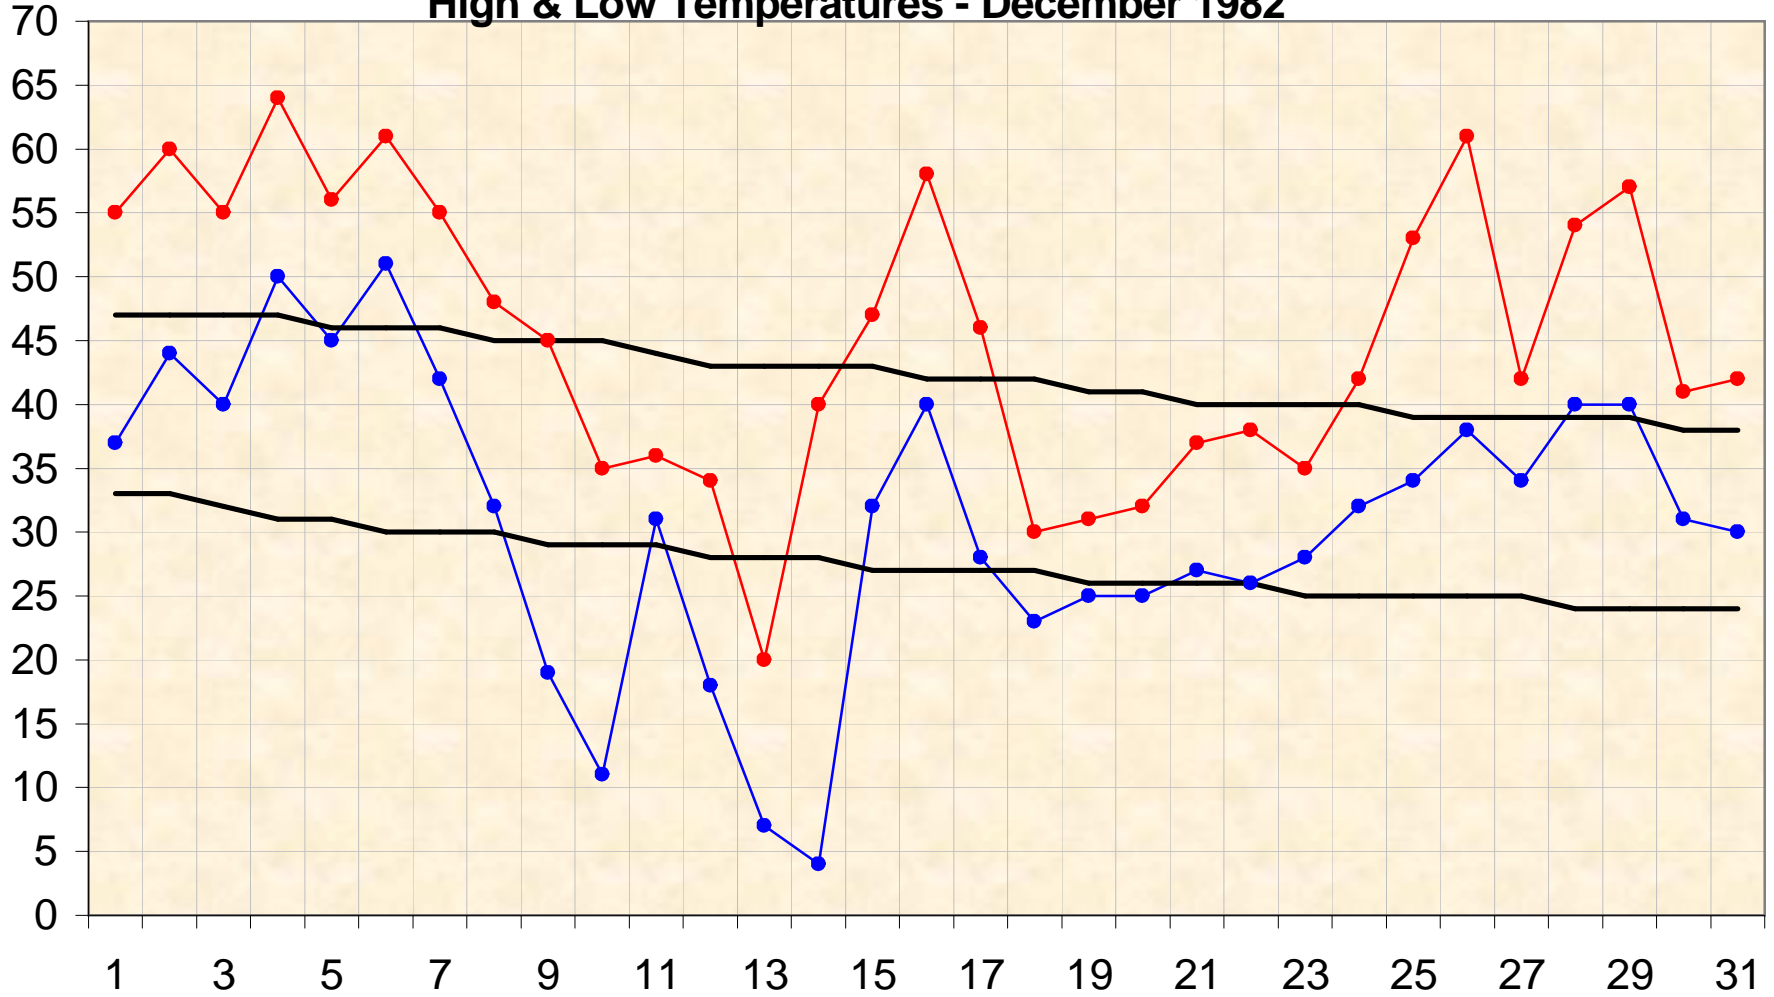

High & Low Temperatures - December 1982

—●— High —●— Low — Norm — Norm