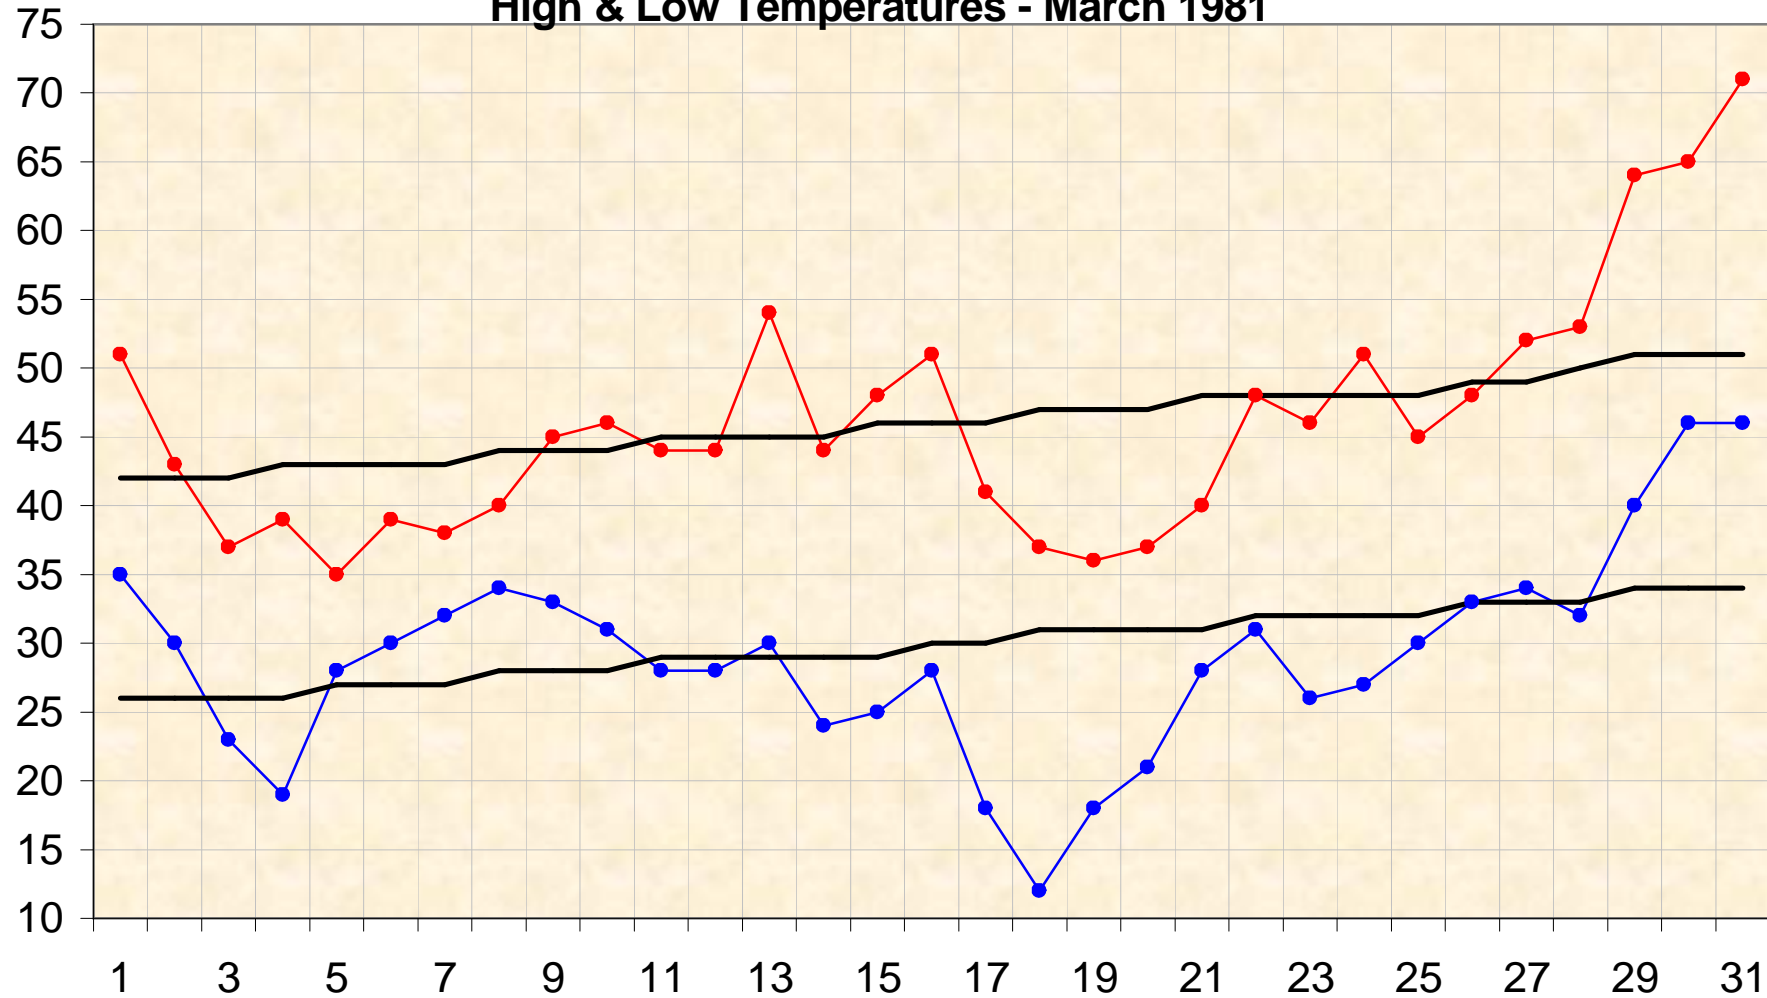

### High & Low Temperatures - March 1981

● High ● Low — Norm — Norm