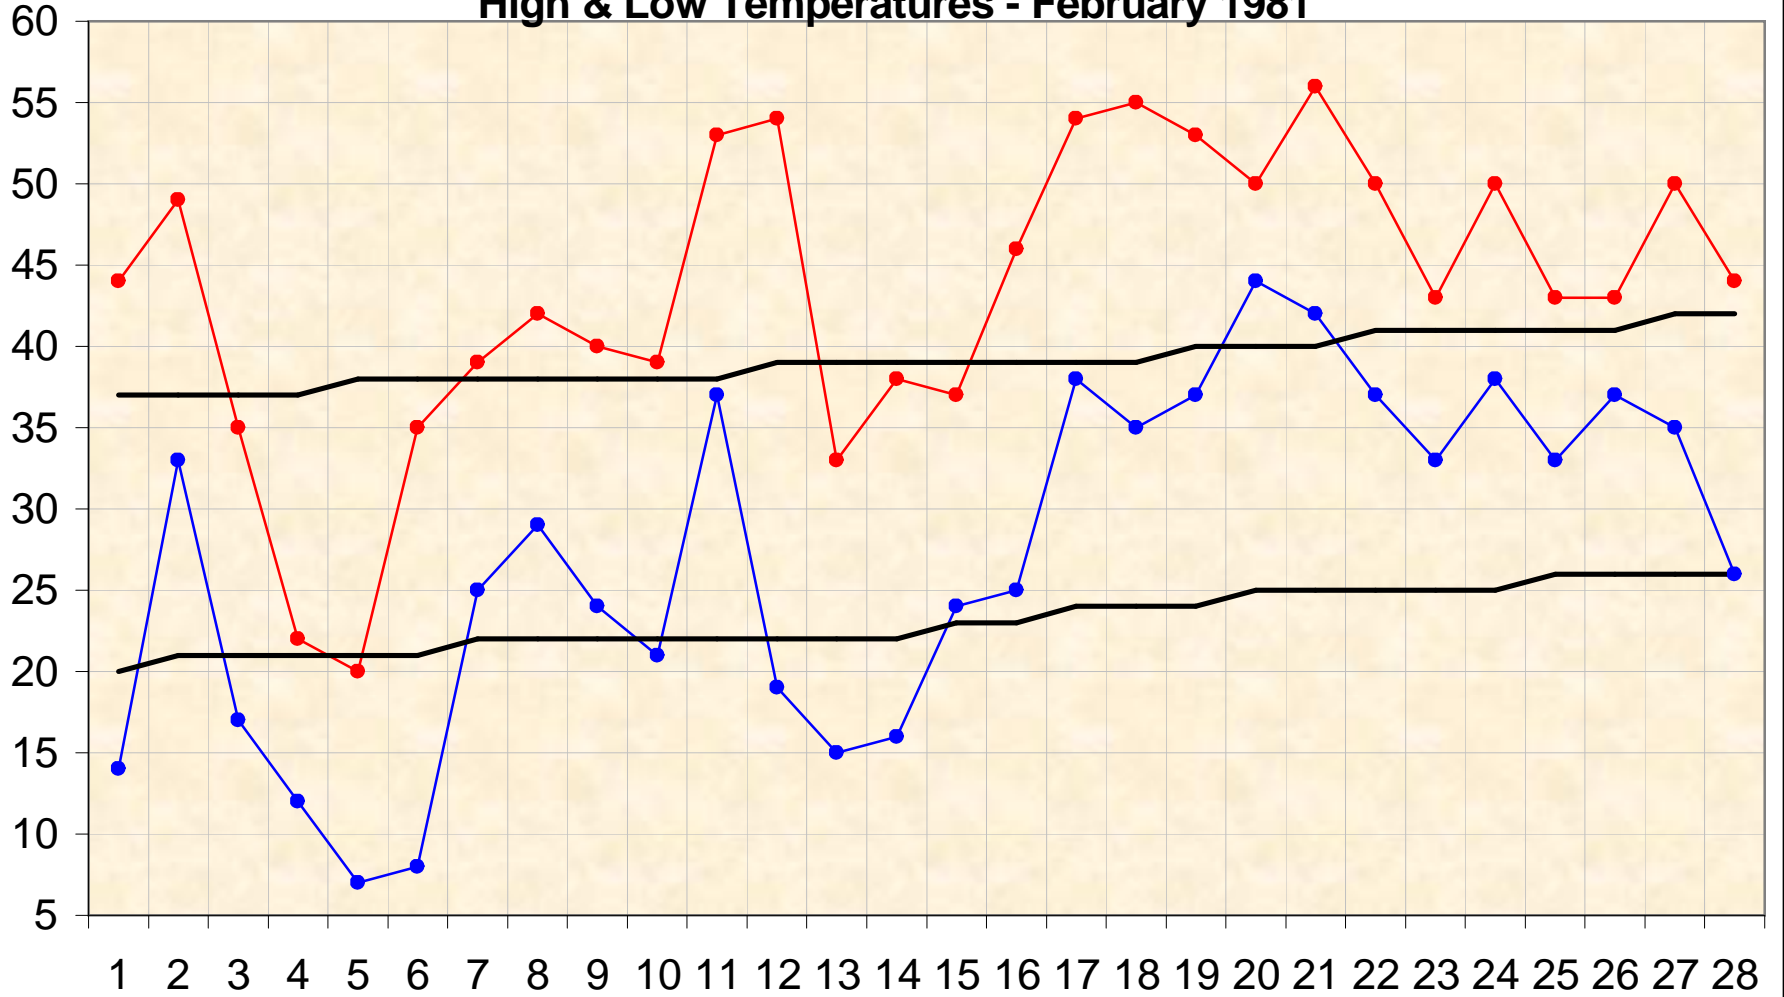

### High & Low Temperatures - February 1981

● High ● Low — Norm — Norm