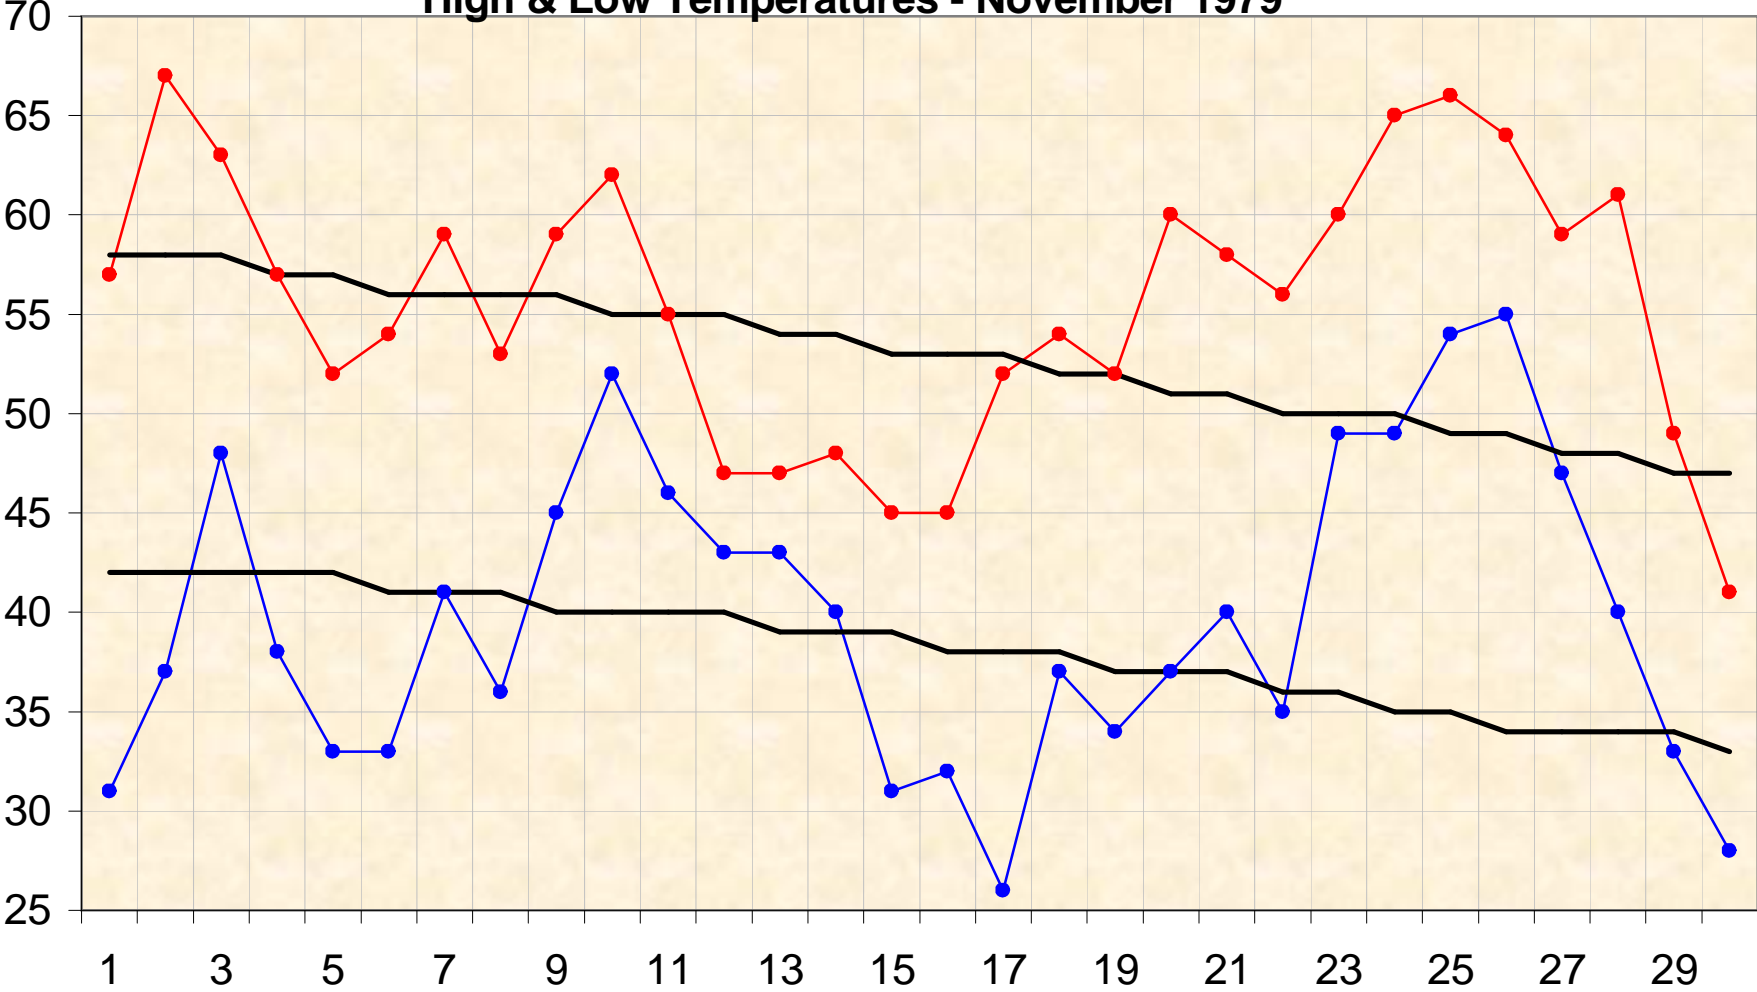

High & Low Temperatures - November 1979

● High ● Low — Norm — Norm