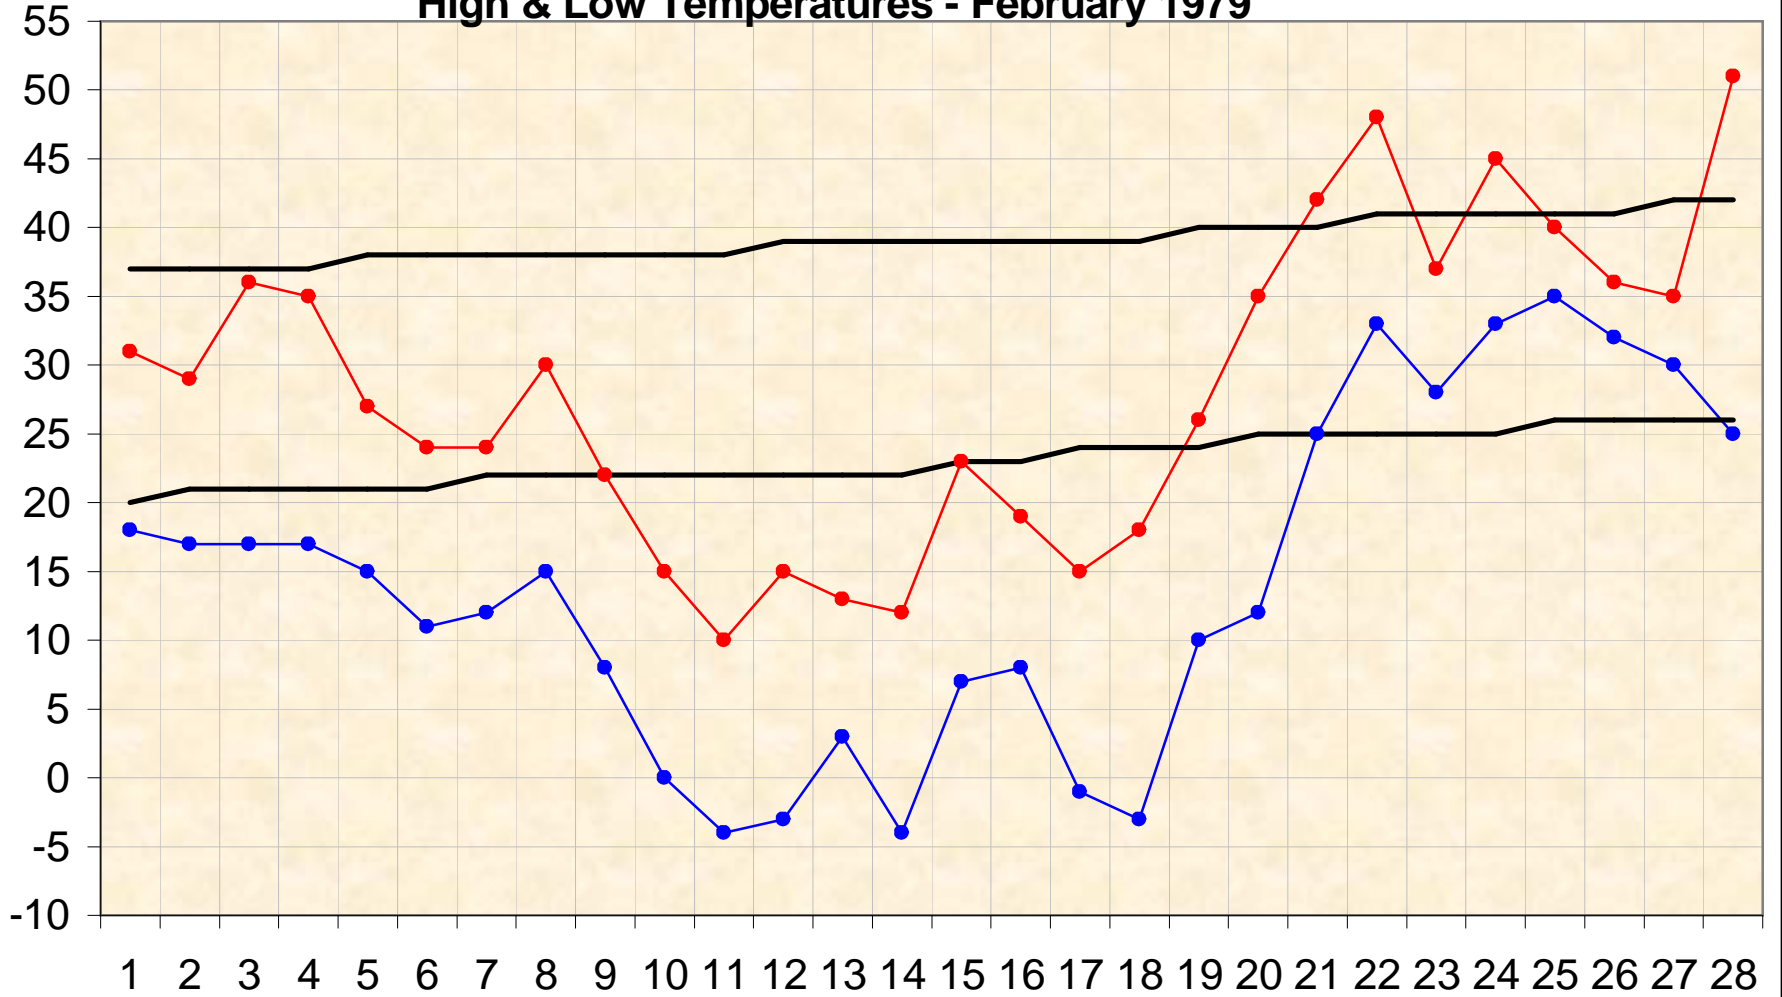

High & Low Temperatures - February 1979

● High ● Low — Norm — Norm