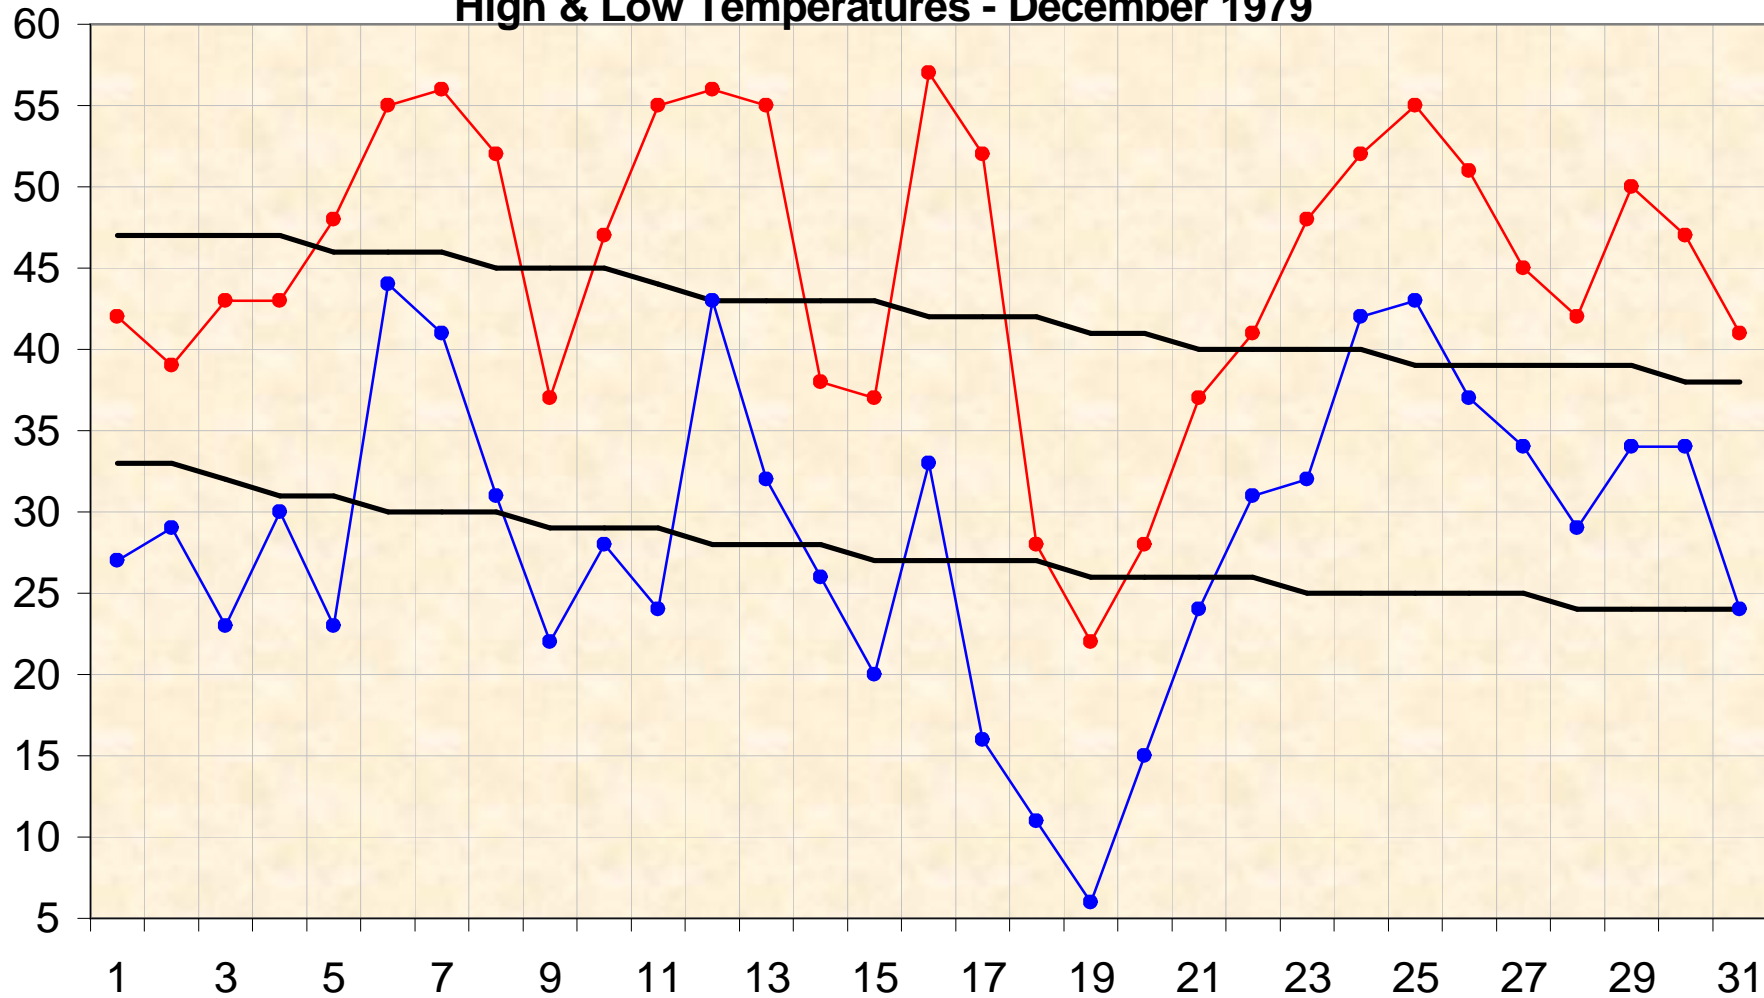

High & Low Temperatures - December 1979

● High ● Low — Norm — Norm