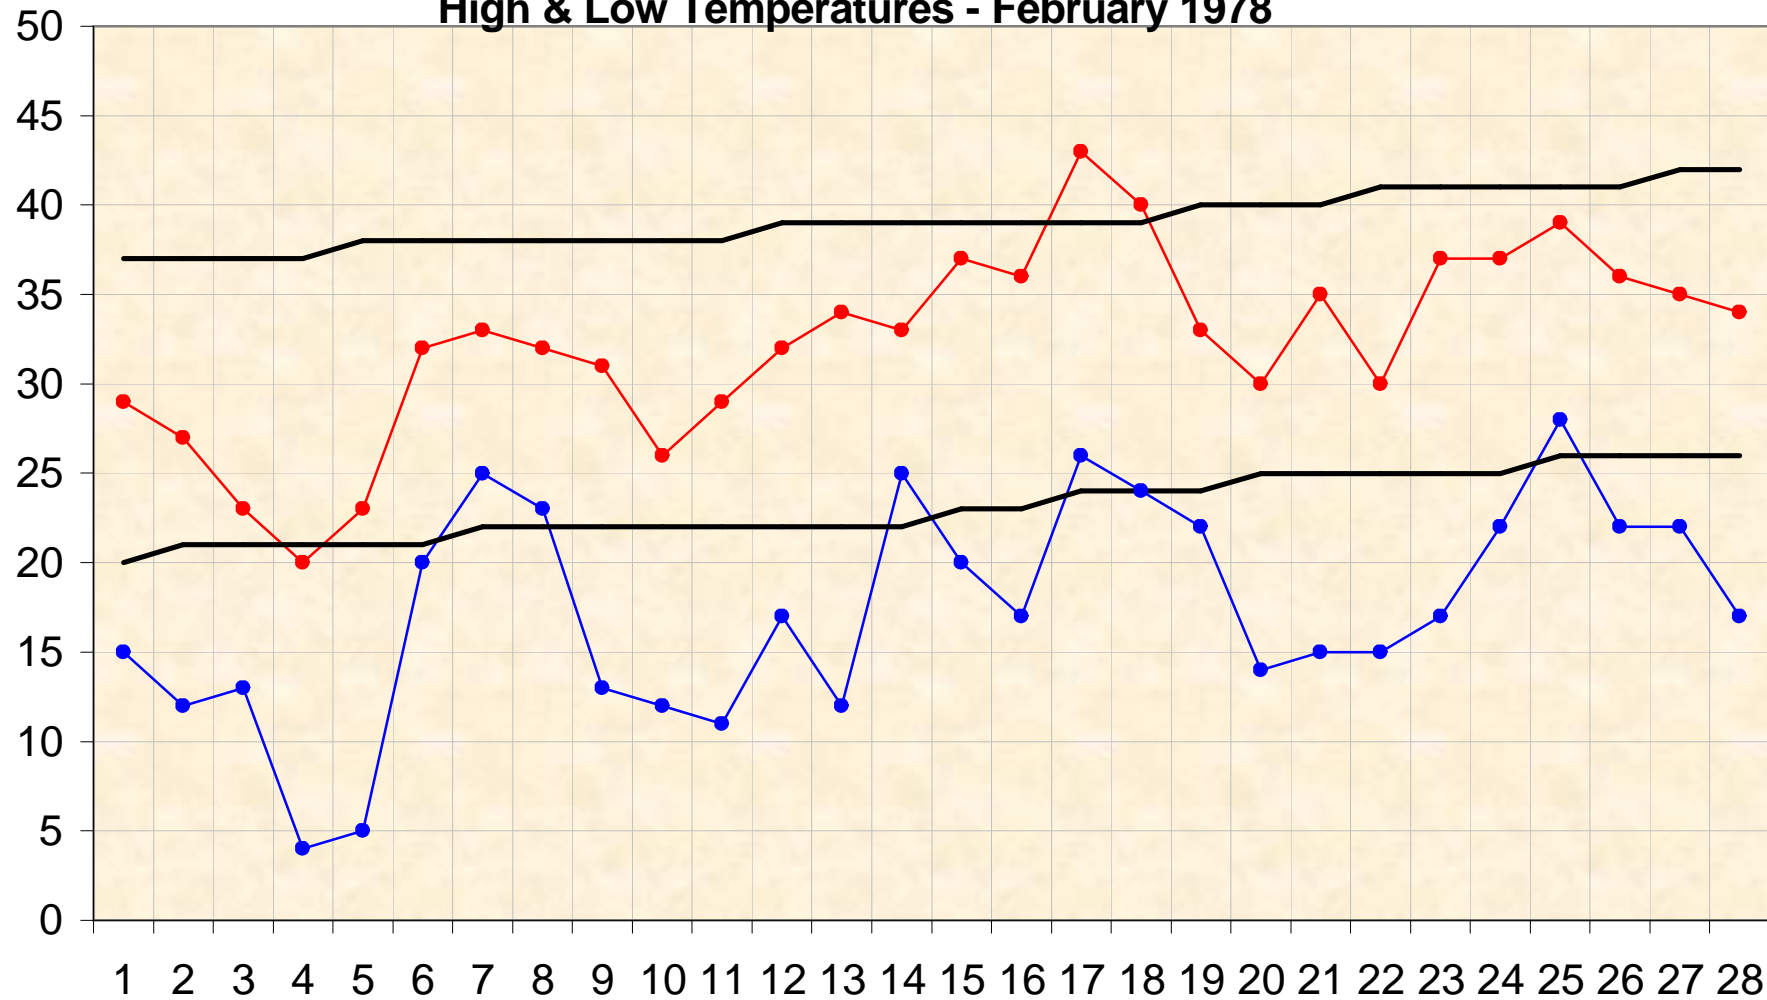

### High & Low Temperatures - February 1978

● High ● Low — Norm — Norm